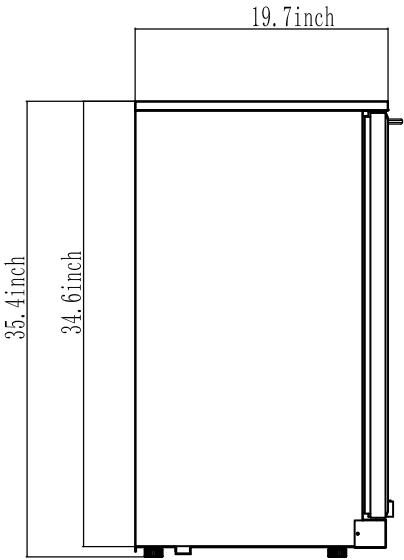

TECHNICAL SPECS

Dimensions

Depth	53.1
Width	20.4
Height	35.4
Interior Depth	50
Interior Width	16.1
Interior Height	30
Minimum Back Air Clearance	3.94
Minimum Side Air Clearance	Not Required
Depth Including Handles	20.47
Depth Excluding Handles	19.69
Depth Less Door	17.72
Depth With Door Open 90 Degrees	30.06
Power Cord Length	110

Capacity

Weight	154.3
Gross Cubic Feet	30.3
Net Capacity Cu. Ft.	30
Individual Shelf Capacity	66 lbs.

Features & Material

Door Style	Sliding door
Number Of Doors	3
Number Of Shelves	6
Defrost Type	Automatic
Refrigerant Type	R-600a
Temperature Control Type	Digital
Ambient Temperature Range	86 F
Temperature Range	36-46 F
Casters	55 db
Color Finish	Black
Color Door Handles	Black
Compressor Location	Rear
Exterior Material	Galvanized Steel
Interior Material	Embossed Aluminum
Door Material	Galvanized Steel
Shelf Material Type	Plastic Coated Steel Wire
Interior Lights	Yes
Interior Lights Color	White
Digital Temperature Control	Dixell

Electric Data & Certifications

Amps	1.67
Phase	1
Plug Type	NEMA 5-15P
Voltage	115
Hertz	60
Wattage	192
Horsepower	0.14
Certifications	ETL Listed for Safety and Sanitation

Plan View

CERTIFICATIONS

Intertek Intertek

706 Eastern Parkway STE 1G, Brooklyn NY 11213
718-576-6342
info@koolmore.com