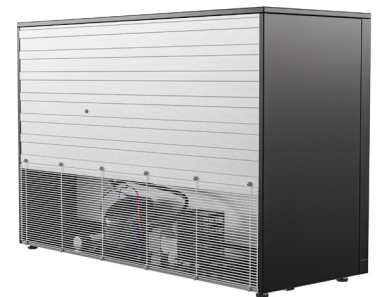

SPEC SHEET

KoolMore 53 in. Three-Door Back Bar Refrigerator - 11.3 Cu Ft.

SKU: BC-3DSL-BK

FEATURES

- Spacious interior with four adjustable & removable shelves.
- LED lighting with an independent switch and glass sliding door to keep track of inventory
- Digital temperature display to monitor and adjust the temperature.
- Easy to maintain with a self-evaporating water pan.
- Four half-inch adjustable feet for height flexibility.
- ETL Listed for Safety and Sanitation
- Advanced Cooling and Air Circulation System

CLOSE UP IMAGES

TECHNICAL SPECS

Dimensions

Depth	53.1
Width	20.4
Height	35.4
Interior Depth	50
Interior Width	16.1
Interior Height	30
Minimum Back Air Clearance	3.94
Minimum Side Air Clearance	Not Required
Depth Including Handles	20.47
Depth Excluding Handles	19.69
Depth Less Door	17.72
Depth With Door Open 90 Degrees	30.06
Power Cord Length	110

Capacity

Weight	154.3
Gross Cubic Feet	30.3
Net Capacity Cu. Ft.	30
Individual Shelf Capacity	66 lbs.

Features & Material

Door Style	Sliding door
Number Of Doors	3
Number Of Shelves	6
Defrost Type	Automatic
Refrigerant Type	R-600a
Temperature Control Type	Digital
Ambient Temperature Range	86 F
Temperature Range	36-46 F
Casters	55 db
Color Finish	Black
Color Door Handles	Black
Compressor Location	Rear
Exterior Material	Galvanized Steel
Interior Material	Embossed Aluminum
Door Material	Galvanized Steel
Shelf Material Type	Plastic Coated Steel Wire
Interior Lights	Yes
Interior Lights Color	White
Digital Temperature Control	Dixell