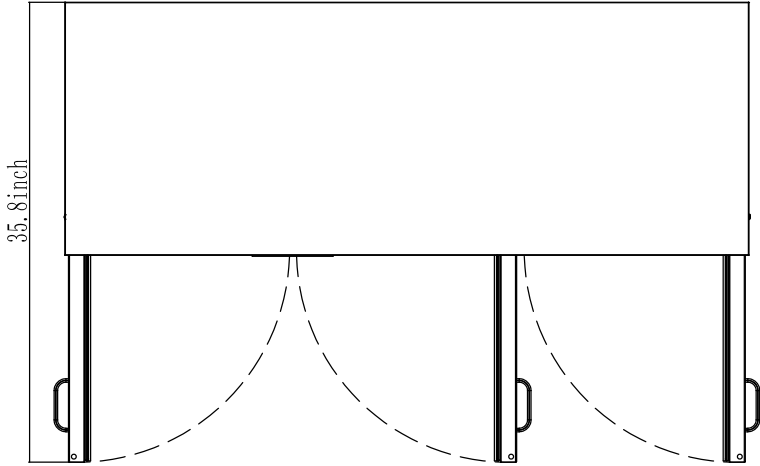

TECHNICAL SPECS

Dimensions

Depth	53.1
Width	20.4
Height	35.4
Interior Depth	50
Interior Width	16.1
Interior Height	30
Minimum Back Air Clearance	3.94
Minimum Side Air Clearance	Not Required
Depth Including Handles	20.47
Depth Excluding Handles	19.69
Depth Less Door	17.72
Depth With Door Open 90 Degrees	30.06
Power Cord Length	110

Capacity

Weight	154.3
Gross Cubic Feet	30.3
Net Capacity Cu. Ft.	30
Individual Shelf Capacity	66 lbs.

Features & Material

Door Style	Sliding door
Number Of Doors	3
Number Of Shelves	6
Defrost Type	Automatic
Refrigerant Type	R-600a
Temperature Control Type	Digital
Ambient Temperature Range	86 F
Temperature Range	36-46 F
Casters	55 db
Color Finish	Black
Color Door Handles	Black
Compressor Location	Rear
Exterior Material	Galvanized Steel
Interior Material	Embossed Aluminum
Door Material	Galvanized Steel
Shelf Material Type	Plastic Coated Steel Wire
Interior Lights	Yes
Interior Lights Color	White
Digital Temperature Control	Dixell

Electric Data & Certifications

Amps	1.67
Phase	1
Plug Type	NEMA 5-15P
Voltage	115
Hertz	60
Wattage	192
Horsepower	0.14
Certifications	ETL Listed for Safety and Sanitation

Plan View

CERTIFICATIONS

Intertek Intertek

706 Eastern Parkway STE 1G, Brooklyn NY 11213
718-576-6342
info@koolmore.com