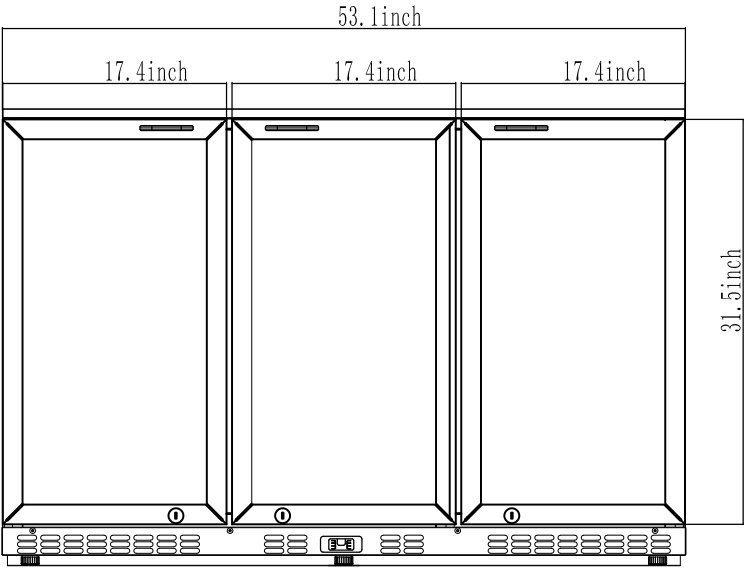

TECHNICAL SPECS

Dimensions

Depth	53.1
Width	20.4
Height	35.4
Interior Depth	50
Interior Width	16.1
Interior Height	30
Minimum Back Air Clearance	3.94
Minimum Side Air Clearance	Not Required
Depth Including Handles	20.47
Depth Excluding Handles	19.69
Depth Less Door	17.72
Depth With Door Open 90 Degrees	30.06
Power Cord Length	110

Capacity

Weight	154.3
Gross Cubic Feet	30.3
Net Capacity Cu. Ft.	30
Individual Shelf Capacity	66 lbs.

Features & Material

Door Style	Sliding door
Number Of Doors	3
Number Of Shelves	6
Defrost Type	Automatic
Refrigerant Type	R-600a
Temperature Control Type	Digital
Ambient Temperature Range	86 F
Temperature Range	36-46 F
Casters	55 db
Color Finish	Black
Color Door Handles	Black
Compressor Location	Rear
Exterior Material	Galvanized Steel
Interior Material	Embossed Aluminum
Door Material	Galvanized Steel
Shelf Material Type	Plastic Coated Steel Wire
Interior Lights	Yes
Interior Lights Color	White
Digital Temperature Control	Dixell

Electric Data & Certifications

Amps	1.67
Phase	1
Plug Type	NEMA 5-15P
Voltage	115
Hertz	60
Wattage	192
Horsepower	0.14
Certifications	ETL Listed for Safety and Sanitation

Plan View

CERTIFICATIONS

Intertek Intertek

706 Eastern Parkway STE 1G, Brooklyn NY 11213
718-576-6342
info@koolmore.com