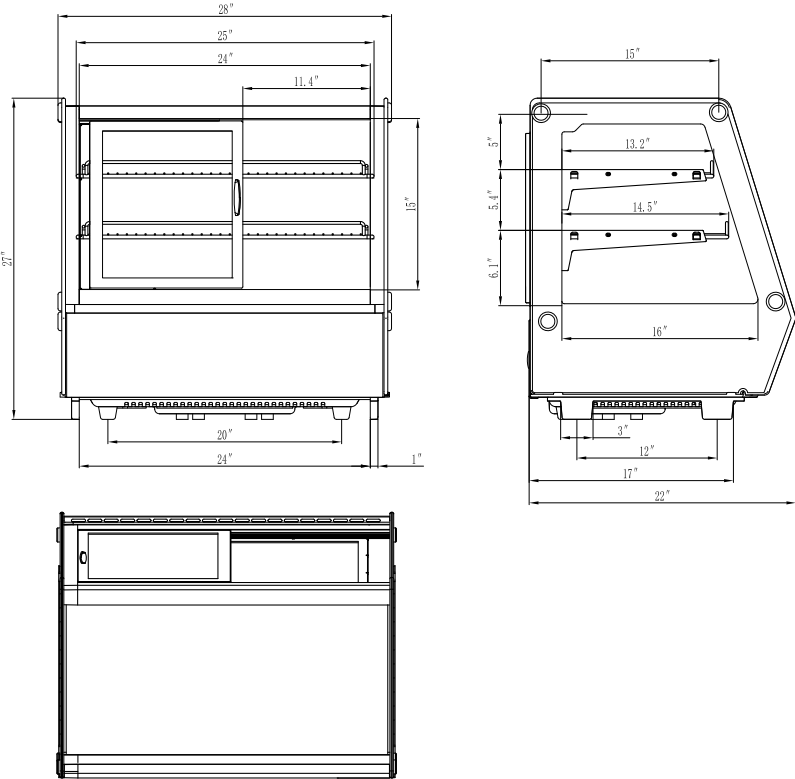

TECHNICAL SPECS

Dimensions

Length	27.6
Width	22.4
Height	27
Interior Width	26.14
Interior Depth	19.28
Interior Height	16.14
Minimum Back Air Clearance In	8 in.
Minimum Side Air Clearance In	8 in.
Weightlbs	119

Capacity

Gross Cubic Feet	3.8
Net Cubic Feet	2.7
Individual Shelf Capacity	33 lbs.

Features & Materials

Control Type	Digital
Defrost Type	AUTOMATIC
Temperature Range	32-53.6 F
Ambient Temperature Range	53.6-86 F
Number Of Doors	4
Door Style	Sliding
Number Of Shelves	2
Shelves Adjustable	Yes
Legs Adjustable	No
Exterior Material	Glass, Sheet Metal and Polymer
Interior Material	Glass and Polymer
Shelf Material Type	Chrome Plated Metal Wire
Legs Material	Polymer
Refrigerant Type	R-290
Compressor Location	bottom

Electric & Certification

Amps	3
Hertz	60
Phase	1
Voltage	120
Wattage	250
Plug Type	NEMA 5-15P
Power Cord Length	94.5
Electrical Installation Type	Plug-in
Certifications	ETL listed for Safety and Sanitation

Plan View

CERTIFICATIONS

The certification block contains two ETL logos. The first is labeled "ETL US" and the second is labeled "ETL CANADIAN LISTED". Both logos are associated with Intertek.

706 Eastern Parkway STE 1G, Brooklyn NY 11213
718-576-6342
info@koolmore.com