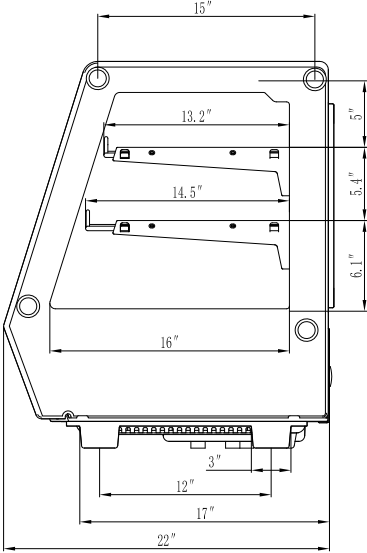

TECHNICAL SPECS

Dimensions

Length	34.6
Width	22.4
Height	27
Interior Width	33.15
Interior Depth	19.28
Interior Height	16.14
Minimum Back Air Clearance In	8 in.
Minimum Side Air Clearance In	8 in.
Weightlbs	145.5

Capacity

Gross Cubic Feet	4.8
Net Cubic Feet	3.8
Individual Shelf Capacity	33 lbs.

Features & Materials

Control Type	Digital
Defrost Type	AUTOMATIC
Temperature Range	32-53.6 F
Ambient Temperature Range	53.6-86 F
Number Of Doors	4
Door Style	Sliding
Number Of Shelves	2
Shelves Adjustable	Yes
Legs Adjustable	No
Exterior Material	Glass, Sheet Metal and Polymer
Interior Material	Glass, Sheet Metal and Polymer
Shelf Material Type	Chrome Plated Metal Wire
Legs Material	Polymer
Refrigerant Type	R-290
Compressor Location	bottom

Electric & Certification

Amps	3
Hertz	60
Phase	1
Voltage	120
Wattage	270
Plug Type	NEMA 5-15P
Power Cord Length	94.5
Electrical Installation Type	Plug-in
Certifications	ETL listed for Safety and Sanitation

Plan View

706 Eastern Parkway STE 1G, Brooklyn NY 11213
718-576-6342
info@koolmore.com