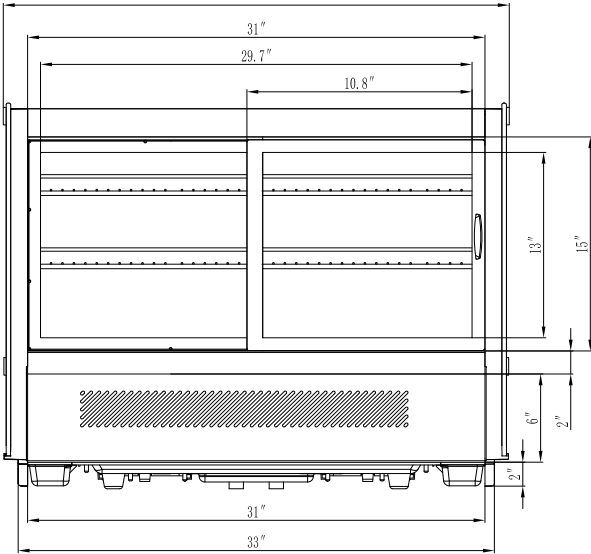

TECHNICAL SPECS

Dimensions

Length	34.6
Width	22.4
Height	27
Interior Width	33.15
Interior Depth	19.28
Interior Height	16.14
Minimum Back Air Clearance In	8 in.
Minimum Side Air Clearance In	8 in.
Weightlbs	145.5

Capacity

Gross Cubic Feet	4.8
Net Cubic Feet	3.8
Individual Shelf Capacity	33 lbs.

Features & Materials

Control Type	Digital
Defrost Type	AUTOMATIC
Temperature Range	32-53.6 F
Ambient Temperature Range	53.6-86 F
Number Of Doors	4
Door Style	Sliding
Number Of Shelves	2
Shelves Adjustable	Yes
Legs Adjustable	No
Exterior Material	Glass, Sheet Metal and Polymer
Interior Material	Glass, Sheet Metal and Polymer
Shelf Material Type	Chrome Plated Metal Wire
Legs Material	Polymer
Refrigerant Type	R-290
Compressor Location	bottom

Electric & Certification

Amps	3
Hertz	60
Phase	1
Voltage	120
Wattage	270
Plug Type	NEMA 5-15P
Power Cord Length	94.5
Electrical Installation Type	Plug-in
Certifications	ETL listed for Safety and Sanitation

Plan View

706 Eastern Parkway STE 1G, Brooklyn NY 11213
718-576-6342
info@koolmore.com