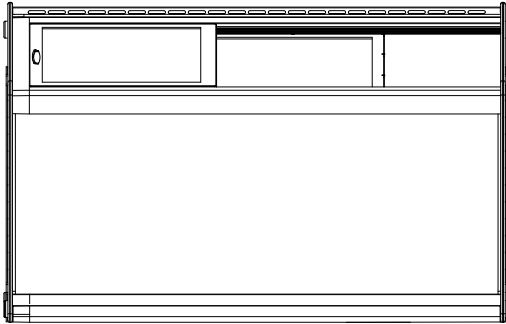

TECHNICAL SPECS

Dimensions

Length	34.6
Width	22.4
Height	27
Interior Width	33.15
Interior Depth	19.28
Interior Height	16.14
Minimum Back Air Clearance In	8 in.
Minimum Side Air Clearance In	8 in.
Weightlbs	145.5

Capacity

Gross Cubic Feet	4.8
Net Cubic Feet	3.8
Individual Shelf Capacity	33 lbs.

Features & Materials

Control Type	Digital
Defrost Type	AUTOMATIC
Temperature Range	32-53.6 F
Ambient Temperature Range	53.6-86 F
Number Of Doors	4
Door Style	Sliding
Number Of Shelves	2
Shelves Adjustable	Yes
Legs Adjustable	No
Exterior Material	Glass, Sheet Metal and Polymer
Interior Material	Glass, Sheet Metal and Polymer
Shelf Material Type	Chrome Plated Metal Wire
Legs Material	Polymer
Refrigerant Type	R-290
Compressor Location	bottom

Electric & Certification

Amps	3
Hertz	60
Phase	1
Voltage	120
Wattage	270
Plug Type	NEMA 5-15P
Power Cord Length	94.5
Electrical Installation Type	Plug-in
Certifications	ETL listed for Safety and Sanitation

Plan View

706 Eastern Parkway STE 1G, Brooklyn NY 11213
718-576-6342
info@koolmore.com