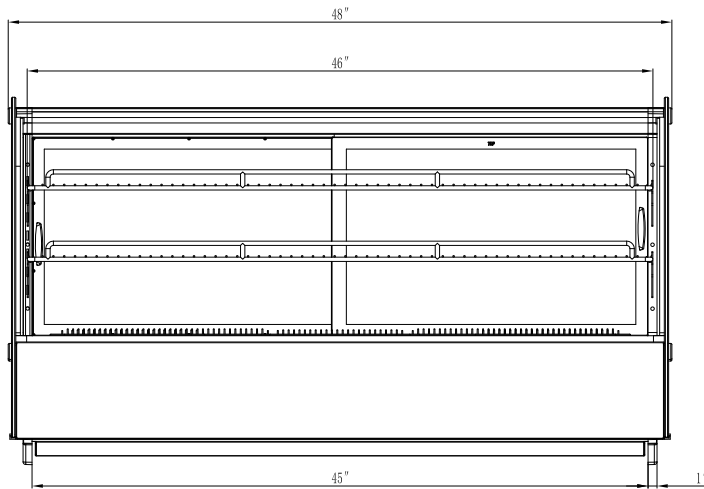

TECHNICAL SPECS

Dimensions

Length	48
Width	22.4
Height	27
Interior Width	46.5
Interior Depth	19.28
Interior Height	16.14
Minimum Back Air Clearance In	8 in.
Minimum Side Air Clearance In	8 in.
Weightlbs	198.4

Capacity

Gross Cubic Feet	6.9
Net Cubic Feet	5.4
Individual Shelf Capacity	33 lbs.

Features & Materials

Control Type	Digital
Defrost Type	AUTOMATIC
Temperature Range	32-53.6 F
Ambient Temperature Range	53.6-86 F
Number Of Doors	4
Door Style	Sliding
Number Of Shelves	2
Shelves Adjustable	Yes
Legs Adjustable	No
Exterior Material	Glass, Sheet Metal and Polymer
Interior Material	Glass, Sheet Metal and Polymer
Shelf Material Type	Chrome Plated Metal Wire
Legs Material	Polymer
Refrigerant Type	R-290
Compressor Location	bottom

Electric & Certification

Amps	3.5
Hertz	60
Phase	1
Voltage	120
Wattage	320
Plug Type	NEMA 5-15P
Power Cord Length	94.5
Electrical Installation Type	Plug-in
Certifications	ETL listed for Safety and Sanitation

Plan View

706 Eastern Parkway STE 1G, Brooklyn NY 11213
718-576-6342
info@koolmore.com