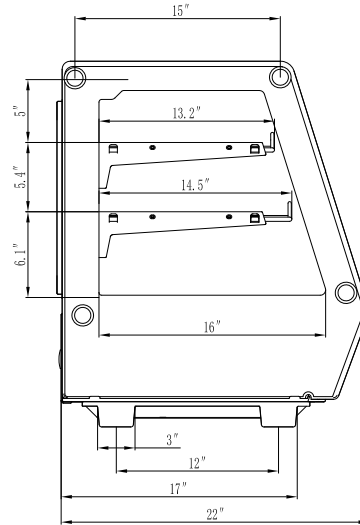

TECHNICAL SPECS

Dimensions

Length	48
Width	22.4
Height	27
Interior Width	46.5
Interior Depth	19.28
Interior Height	16.14
Minimum Back Air Clearance In	8 in.
Minimum Side Air Clearance In	8 in.
Weightlbs	198.4

Capacity

Gross Cubic Feet	6.9
Net Cubic Feet	5.4
Individual Shelf Capacity	33 lbs.

Features & Materials

Control Type	Digital
Defrost Type	AUTOMATIC
Temperature Range	32-53.6 F
Ambient Temperature Range	53.6-86 F
Number Of Doors	4
Door Style	Sliding
Number Of Shelves	2
Shelves Adjustable	Yes
Legs Adjustable	No
Exterior Material	Glass, Sheet Metal and Polymer
Interior Material	Glass, Sheet Metal and Polymer
Shelf Material Type	Chrome Plated Metal Wire
Legs Material	Polymer
Refrigerant Type	R-290
Compressor Location	bottom

Electric & Certification

Amps	3.5
Hertz	60
Phase	1
Voltage	120
Wattage	320
Plug Type	NEMA 5-15P
Power Cord Length	94.5
Electrical Installation Type	Plug-in
Certifications	ETL listed for Safety and Sanitation

Plan View

706 Eastern Parkway STE 1G, Brooklyn NY 11213
718-576-6342
info@koolmore.com