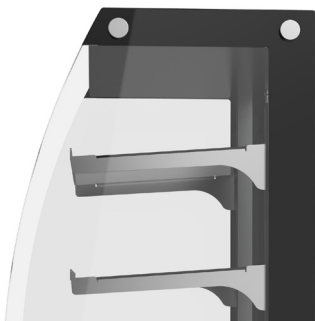

SPEC SHEET

KoolMore 16 in. Commercial Glass Bakery Display Case, Self Service Pastry Case with LED lighting and Rear Door, 2.7 cu. ft.

Model: DC-3CB

FEATURES

- Display in style.
- Designed with sleek stainless steel and tempered glass at the sides.
- LED lighting at the top
- Opened Front for self-serving.
- Designed with double pane tempered glass and a stainless-steel base.
- Three adjustable glass shelves with steel brackets.

CLOSE UP IMAGES

TECHNICAL SPECS

Dimensions

Length	15.8
Width	15.1
Height	28.2
Interior Depth	15.43
Interior Width	13.23
Interior Height	22.52
Power Cord Length	94.48
Weightlbs	

Capacity

Gross Cubic Feet	2.2
Net Cubic Feet	1.79
Individual Shelf Capacity	11 lbs.

Features & Materials

Door Style	Sliding
Number Of Doors	1
Number Of Shelves	3
Shelf Material Type	Glass
Glass Type	Tempered
Exterior Material	Glass and Sheet Metal
Number Of Feet	4
Feet Material	Rubber
Legs Adjustable	No
Interior Lights	LED
Interior Lights Location	Top Front
Interior Lights Color	White
Interior Lights Brightness	6500K
Color Finish	Transparent and Stainless-Steel