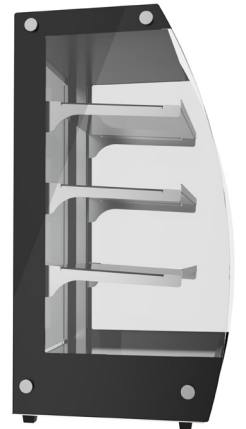

SPEC SHEET

KoolMore 16 in. Commercial Glass Bakery Display Case, Self Service Pastry Case with LED lighting and Rear Door, 2.7 cu. ft.

Model: DC-3CB

FEATURES

- Display in style.
- Designed with sleek stainless steel and tempered glass at the sides.
- LED lighting at the top
- Opened Front for self-serving.
- Designed with double pane tempered glass and a stainless-steel base.
- Three adjustable glass shelves with steel brackets.

CLOSE UP IMAGES

TECHNICAL SPECS

Dimensions

Length	15.8
Width	15.1
Height	28.2
Interior Depth	15.43
Interior Width	13.23
Interior Height	22.52
Power Cord Length	94.48
Weightlbs	

Capacity

Gross Cubic Feet	2.2
Net Cubic Feet	1.79
Individual Shelf Capacity	11 lbs.

Features & Materials

Door Style	Sliding
Number Of Doors	1
Number Of Shelves	3
Shelf Material Type	Glass
Glass Type	Tempered
Exterior Material	Glass and Sheet Metal
Number Of Feet	4
Feet Material	Rubber
Legs Adjustable	No
Interior Lights	LED
Interior Lights Location	Top Front
Interior Lights Color	White
Interior Lights Brightness	6500K
Color Finish	Transparent and Stainless-Steel