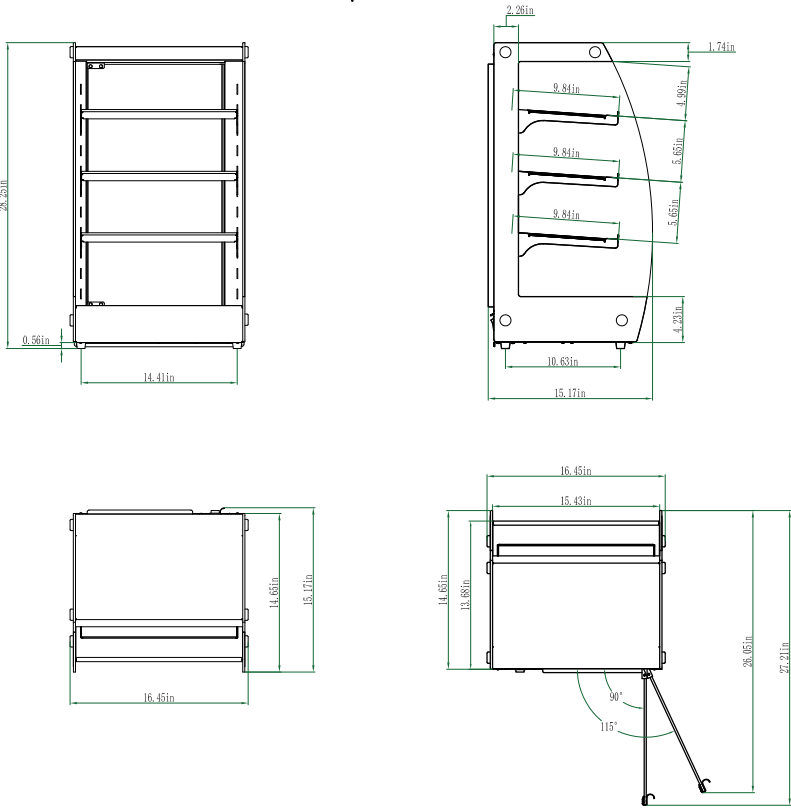

TECHNICAL SPECS

Dimensions

Length	15.8
Width	15.1
Height	28.2
Interior Depth	15.43
Interior Width	13.23
Interior Height	22.52
Power Cord Length	94.48
Weightlbs	

Capacity

Gross Cubic Feet	2.2
Net Cubic Feet	1.79
Individual Shelf Capacity	11 lbs.

Features & Materials

Door Style	Sliding
Number Of Doors	1
Number Of Shelves	3
Shelf Material Type	Glass
Glass Type	Tempered
Exterior Material	Glass and Sheet Metal
Number Of Feet	4
Feet Material	Rubber
Legs Adjustable	No
Interior Lights	LED
Interior Lights Location	Top Front
Interior Lights Color	White
Interior Lights Brightness	6500K
Color Finish	Transparent and Stainless-Steel

Electric & Certifications

Amps	0.02
Hertz	60
Phase	1
Plug Type	NEMA 5-15P
Voltage	120
Wattage	3
Certifications	ETL Listed for Sanitation

Plan View

CERTIFICATIONS

ETL
INTERTAK LISTED
Intertek

718-576-6342
info@koolmore.com