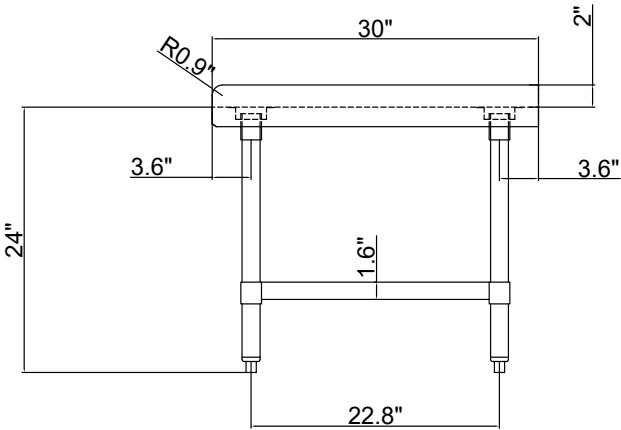

TECHNICAL SPECS

Dimensions

Length	36
Width	30
Height	24
Weight lbs	49.5
Shelf Width	28.9
Shelf Depth	22.8

Specs & Certifications

Top Capacity	583 lbs.
Exterior Material	430 Stainless-Steel
Gauge Of Stainless Steel	16
Number Of Feet	4
Legs Adjustable	1 in.
Certifications	NSF Certified for Sanitation

Plan View

CERTIFICATIONS

706 Eastern Parkway STE 1G, Brooklyn NY 11213
718-576-6342
info@koolmore.com