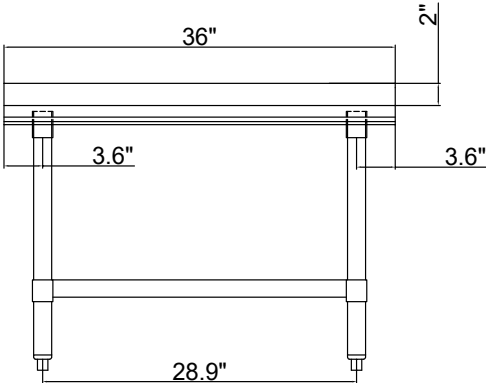

TECHNICAL SPECS

Dimensions

Length	36
Width	30
Height	24
Weight lbs	49.5
Shelf Width	28.9
Shelf Depth	22.8

Specs & Certifications

Top Capacity	583 lbs.
Exterior Material	430 Stainless-Steel
Gauge Of Stainless Steel	16
Number Of Feet	4
Legs Adjustable	1 in.
Certifications	NSF Certified for Sanitation

Plan View

CERTIFICATIONS

706 Eastern Parkway STE 1G, Brooklyn NY 11213
718-576-6342
info@koolmore.com