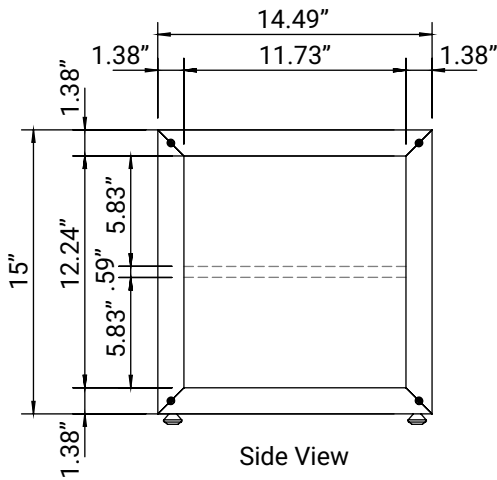

Technical Specs

Dimensions & Weight

Height	15"
Length	15"
Width	14.2"
Weight lbs.	17"
Interior Height	12.2"
Interior Depth	11.7"
Interior Width	12.2"

Features & Materials

Legs Adjustable	No
Color	Dark Brown
Exterior Material	Wood and Glass
Glass Type	Tempered
Shelf Material Type	Glass
Wood Type	Ash
Number of Tiers	2
Individual Shelf Capacity	22 lbs.
Door Style	Cased Opening
Self Serve	No
Cleaning	Cloth
Legs Material	Silicon
Assembly Required	No

Plan View

718-576-6342
info@koolmore.com