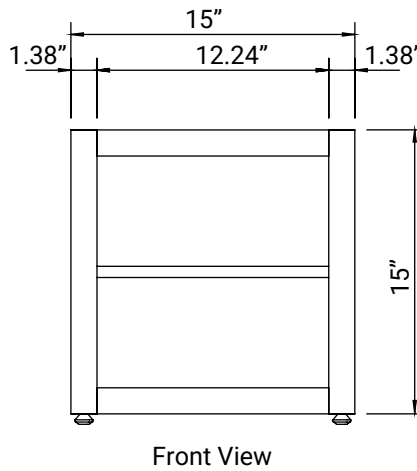

Technical Specs

Dimensions & Weight

Height	15"
Length	15"
Width	14.2"
Weight lbs.	17"
Interior Height	12.2"
Interior Depth	11.7"
Interior Width	12.2"

Features & Materials

Legs Adjustable	No
Color	Dark Brown
Exterior Material	Wood and Glass
Glass Type	Tempered
Shelf Material Type	Glass
Wood Type	Ash
Number of Tiers	2
Individual Shelf Capacity	22 lbs.
Door Style	Cased Opening
Self Serve	No
Cleaning	Cloth
Legs Material	Silicon
Assembly Required	No

Plan View

718-576-6342
info@koolmore.com