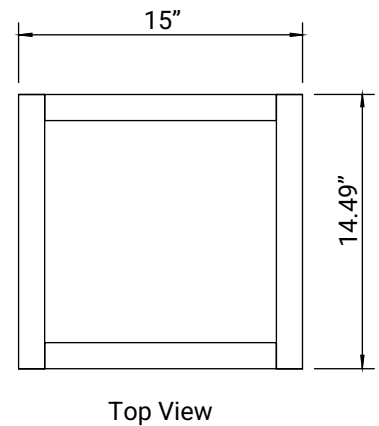

Technical Specs

Dimensions & Weight

Height	15"
Length	15"
Width	14.2"
Weight lbs.	17"
Interior Height	12.2"
Interior Depth	11.7"
Interior Width	12.2"

Features & Materials

Legs Adjustable	No
Color	Dark Brown
Exterior Material	Wood and Glass
Glass Type	Tempered
Shelf Material Type	Glass
Wood Type	Ash
Number of Tiers	2
Individual Shelf Capacity	22 lbs.
Door Style	Cased Opening
Self Serve	No
Cleaning	Cloth
Legs Material	Silicon
Assembly Required	No

Plan View

718-576-6342
info@koolmore.com