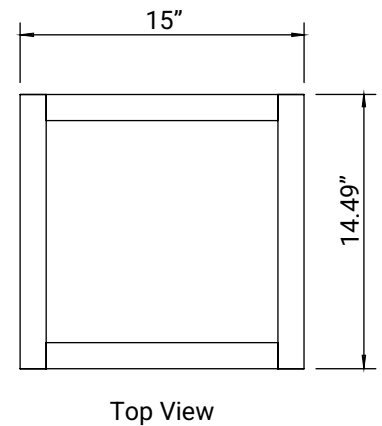

Technical Specs

Dimensions & Weight

Height	15"
Length	15"
Width	14.2"
Weight lbs.	17"
Interior Height	12.2"
Interior Depth	11.7"
Interior Width	12.2"

Features & Materials

Legs Adjustable	No
Color	Light Brown
Exterior Material	Wood and Glass
Glass Type	Tempered
Shelf Material Type	Glass
Wood Type	Ash
Number of Tiers	2
Individual Shelf Capacity	22 lbs.
Door Style	Cased Opening
Self Serve	No
Cleaning	Cloth
Legs Material	Silicon
Assembly Required	No

Plan View

718-576-6342
info@koolmore.com