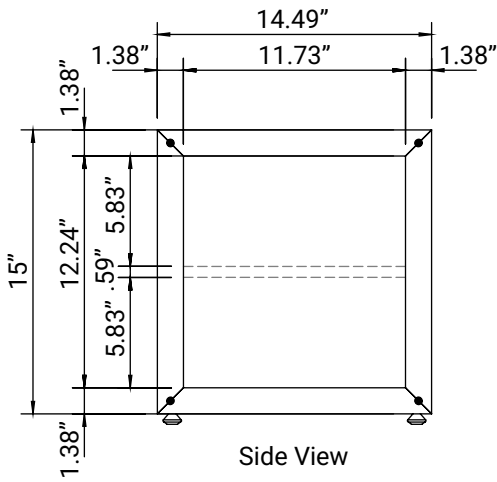

Technical Specs

Dimensions & Weight

Height	15"
Length	15"
Width	14.2"
Weight lbs.	17"
Interior Height	12.2"
Interior Depth	11.7"
Interior Width	12.2"

Features & Materials

Legs Adjustable	No
Color	Light Brown
Exterior Material	Wood and Glass
Glass Type	Tempered
Shelf Material Type	Glass
Wood Type	Ash
Number of Tiers	2
Individual Shelf Capacity	22 lbs.
Door Style	Cased Opening
Self Serve	No
Cleaning	Cloth
Legs Material	Silicon
Assembly Required	No

Plan View

718-576-6342
info@koolmore.com