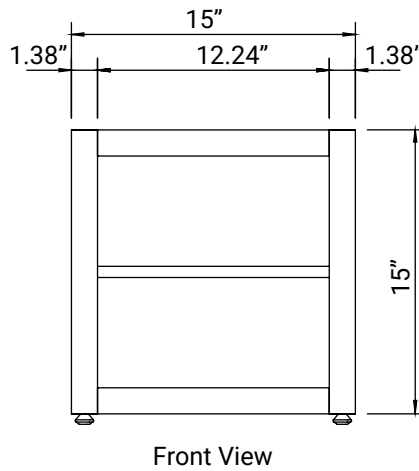

Technical Specs

Dimensions & Weight

Height	15"
Length	15"
Width	14.2"
Weight lbs.	17"
Interior Height	12.2"
Interior Depth	11.7"
Interior Width	12.2"

Features & Materials

Legs Adjustable	No
Color	Light Brown
Exterior Material	Wood and Glass
Glass Type	Tempered
Shelf Material Type	Glass
Wood Type	Ash
Number of Tiers	2
Individual Shelf Capacity	22 lbs.
Door Style	Cased Opening
Self Serve	No
Cleaning	Cloth
Legs Material	Silicon
Assembly Required	No

Plan View

718-576-6342
info@koolmore.com