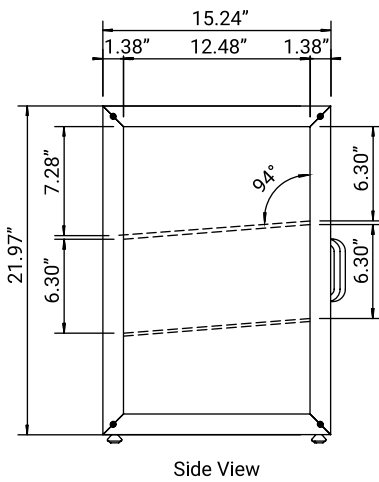

Technical Specs

Dimensions & Weight

Height	22"
Length	20.7"
Width	15.2"
Weight lbs.	39"
Interior Height	18.8"
Interior Depth	12.5"
Interior Width	18"

Features & Materials

Legs Adjustable	No
Color	Light Brown
Exterior Material	Wood and Glass
Glass Type	Tempered
Shelf Material Type	Glass
Wood Type	Ash
Number of Tiers	3
Individual Shelf Capacity	22 lbs.
Number of Doors	2
Door Style	Sliding
Self Serve	No
Cleaning	Cloth
Legs Material	Silicon
Assembly Required	No

Plan View

718-576-6342
info@koolmore.com