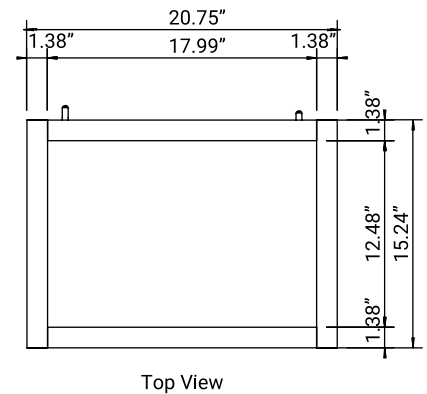

Technical Specs

Dimensions & Weight

Height	22"
Length	20.7"
Width	15.2"
Weight lbs.	39"
Interior Height	18.8"
Interior Depth	12.5"
Interior Width	18"

Features & Materials

Legs Adjustable	No
Color	Light Brown
Exterior Material	Wood and Glass
Glass Type	Tempered
Shelf Material Type	Glass
Wood Type	Ash
Number of Tiers	3
Individual Shelf Capacity	22 lbs.
Number of Doors	2
Door Style	Sliding
Self Serve	No
Cleaning	Cloth
Legs Material	Silicon
Assembly Required	No

Plan View

718-576-6342
info@koolmore.com