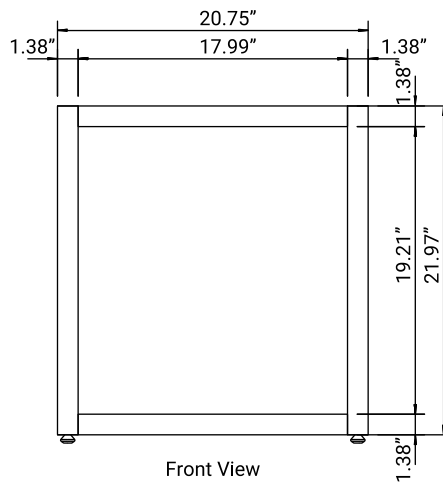

Technical Specs

Dimensions & Weight

Height	22"
Length	20.7"
Width	15.2"
Weight lbs.	39"
Interior Height	18.8"
Interior Depth	12.5"
Interior Width	18"

Features & Materials

Legs Adjustable	No
Color	Light Brown
Exterior Material	Wood and Glass
Glass Type	Tempered
Shelf Material Type	Glass
Wood Type	Ash
Number of Tiers	3
Individual Shelf Capacity	22 lbs.
Number of Doors	2
Door Style	Sliding
Self Serve	No
Cleaning	Cloth
Legs Material	Silicon
Assembly Required	No

Plan View

718-576-6342
info@koolmore.com