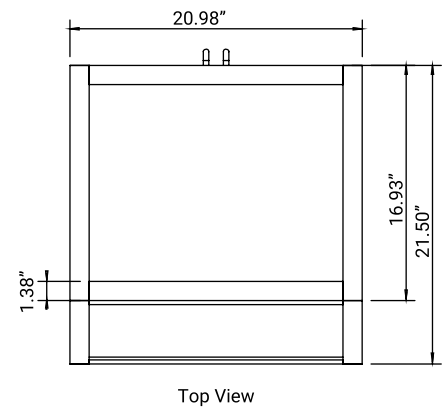

Technical Specs

Dimensions & Weight

Height	21.5"
Length	21"
Width	21.5"
Weight lbs.	38"
Interior Heigh	17.6"
Interior Depth	0
Interior Width	18.2"

Features & Materials

Legs Adjustable	No
Color	Dark Brown
Exterior Material	Wood and Glass
Glass Type	Tempered
Shelf Material Type	Glass
Wood Type	Ash
Number of Tiers	3
Individual Shelf Capacity	22 lbs.
Number of Doors	2
Door Style	Swing
Self Serve	No
Cleaning	Cloth
Legs Material	Silicon
Assembly Required	No

Plan View

718-576-6342
info@koolmore.com