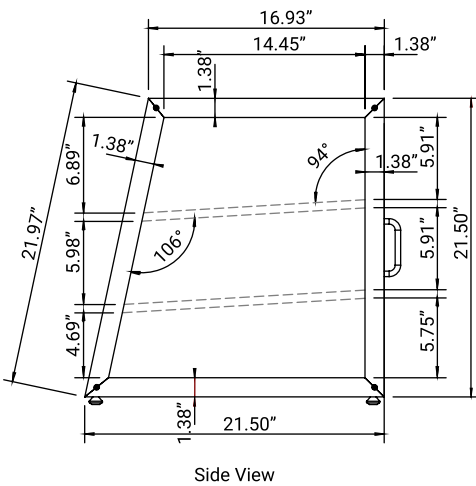

Technical Specs

Dimensions & Weight

Height	21.5"
Length	21"
Width	21.5"
Weight lbs.	38"
Interior Heigh	17.6"
Interior Depth	0
Interior Width	18.2"

Features & Materials

Legs Adjustable	No
Color	Dark Brown
Exterior Material	Wood and Glass
Glass Type	Tempered
Shelf Material Type	Glass
Wood Type	Ash
Number of Tiers	3
Individual Shelf Capacity	22 lbs.
Number of Doors	2
Door Style	Swing
Self Serve	No
Cleaning	Cloth
Legs Material	Silicon
Assembly Required	No

Plan View

718-576-6342
info@koolmore.com