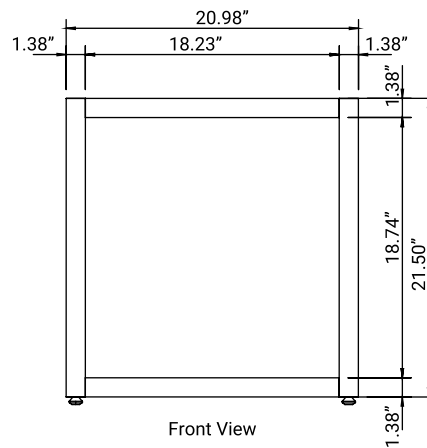

Technical Specs

Dimensions & Weight

Height	21.5"
Length	21"
Width	21.5"
Weight lbs.	38"
Interior Heigh	17.6"
Interior Depth	0
Interior Width	18.2"

Features & Materials

Legs Adjustable	No
Color	Dark Brown
Exterior Material	Wood and Glass
Glass Type	Tempered
Shelf Material Type	Glass
Wood Type	Ash
Number of Tiers	3
Individual Shelf Capacity	22 lbs.
Number of Doors	2
Door Style	Swing
Self Serve	No
Cleaning	Cloth
Legs Material	Silicon
Assembly Required	No

Plan View

718-576-6342
info@koolmore.com