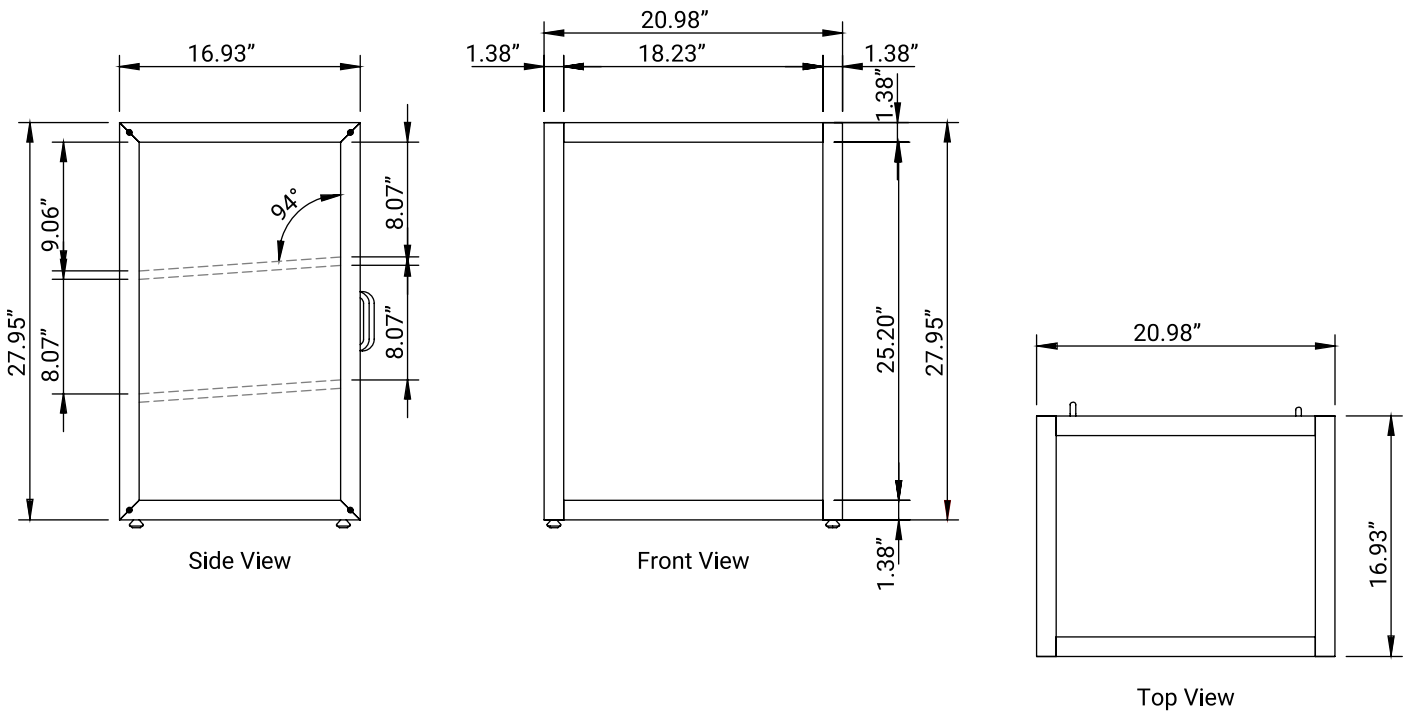

Technical Specs

Dimensions & Weight

Height	28"
Length	21"
Width	16.9"
Weight lbs.	41"
Interior Height	24"
Interior Depth	14.2"
Interior Width	18.2"

Features & Materials

Legs Adjustable	No
Color	Dark Brown
Exterior Material	Wood and Glass
Glass Type	Tempered
Shelf Material Type	Glass
Wood Type	Ash
Number of Tiers	3
Individual Shelf Capacity	22 lbs.
Number of Doors	2
Door Style	Sliding
Self Serve	No
Cleaning	Cloth
Legs Material	Silicon
Assembly Required	No

Plan View

718-576-6342
info@koolmore.com