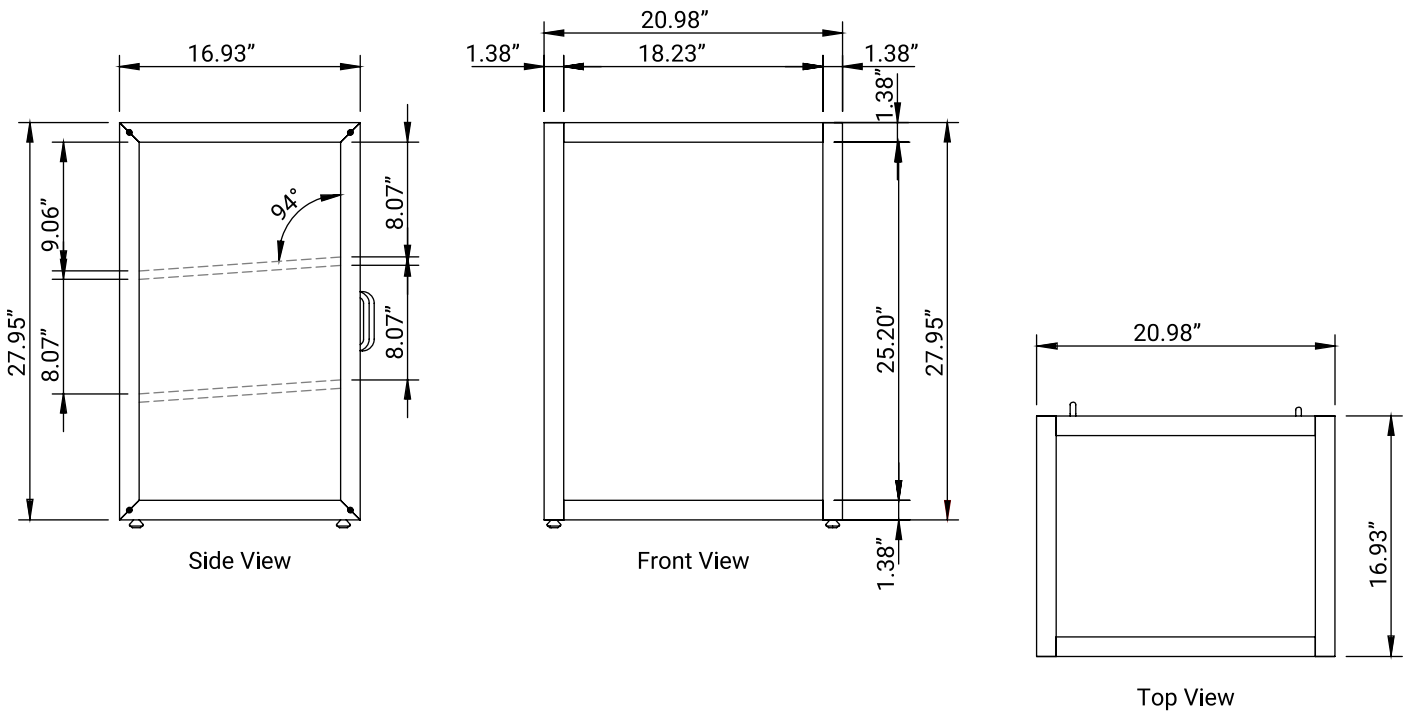

Technical Specs

Dimensions & Weight

Height	28"
Length	21"
Width	16.9"
Weight lbs.	41"
Interior Height	24"
Interior Depth	14.2"
Interior Width	18.2"

Features & Materials

Legs Adjustable	No
Color	Light Brown
Exterior Material	Wood and Glass
Glass Type	Tempered
Shelf Material Type	Glass
Wood Type	Ash
Number of Tiers	3
Individual Shelf Capacity	22 lbs.
Number of Doors	2
Door Style	Sliding
Self Serve	No
Cleaning	Cloth
Legs Material	Silicon
Assembly Required	No

Plan View

718-576-6342
info@koolmore.com