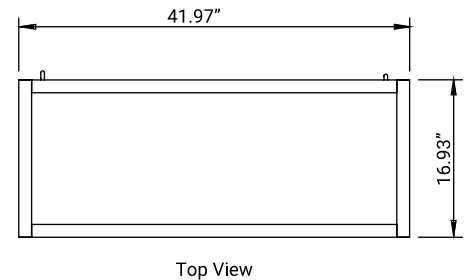

Technical Specs

Dimensions & Weight

Height	28"
Length	42"
Width	16.9"
Weight lbs.	71"
Interior Height	24.7"
Interior Depth	14.2"
Interior Width	39.2"

Features & Materials

Legs Adjustable	No
Color	Dark Brown
Exterior Material	Wood and Glass
Glass Type	Tempered
Shelf Material Type	Glass
Wood Type	Ash
Number of Tiers	3
Individual Shelf Capacity	22 lbs.
Number of Doors	2
Door Style	Sliding
Self Serve	No
Cleaning	Cloth
Legs Material	Silicon
Assembly Required	No

Plan View

718-576-6342
info@koolmore.com