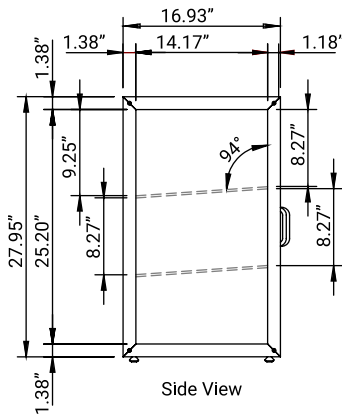

Technical Specs

Dimensions & Weight

Height	28"
Length	42"
Width	16.9"
Weight lbs.	71"
Interior Height	24.7"
Interior Depth	14.2"
Interior Width	39.2"

Features & Materials

Legs Adjustable	No
Color	Dark Brown
Exterior Material	Wood and Glass
Glass Type	Tempered
Shelf Material Type	Glass
Wood Type	Ash
Number of Tiers	3
Individual Shelf Capacity	22 lbs.
Number of Doors	2
Door Style	Sliding
Self Serve	No
Cleaning	Cloth
Legs Material	Silicon
Assembly Required	No

Plan View

718-576-6342
info@koolmore.com