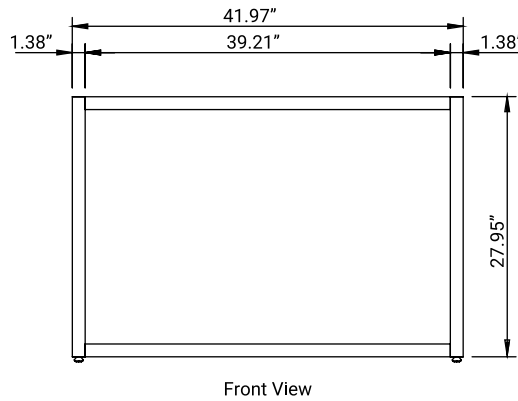

Technical Specs

Dimensions & Weight

Height	28"
Length	42"
Width	16.9"
Weight lbs.	71"
Interior Height	24.7"
Interior Depth	14.2"
Interior Width	39.2"

Features & Materials

Legs Adjustable	No
Color	Dark Brown
Exterior Material	Wood and Glass
Glass Type	Tempered
Shelf Material Type	Glass
Wood Type	Ash
Number of Tiers	3
Individual Shelf Capacity	22 lbs.
Number of Doors	2
Door Style	Sliding
Self Serve	No
Cleaning	Cloth
Legs Material	Silicon
Assembly Required	No

Plan View

718-576-6342
info@koolmore.com