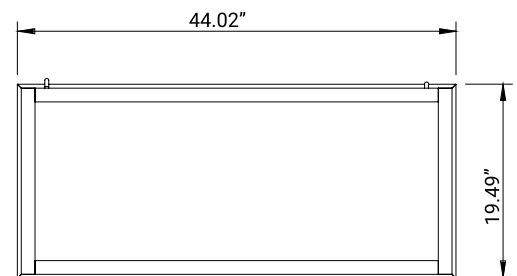

SPEC SHEET

44 In. Artisan Horizontal Light Wooden Bakery Display Case

Model: KM-BDW-44L

FEATURES

- **Artisan Ash-Wood and Tempered Glass Construction:** Premium ash-wood finish paired with clear tempered glass panels offers durability and an elevated, hand-crafted aesthetic.
- **Generous Interior Capacity:** Spacious display area measuring 40.5" x 15.9" x 18.9" accommodates a wide range of baked goods across three tiers.
- **Smooth Dual Sliding Doors:** Rear sliding doors provide easy access for restocking and serving while keeping products fresh and protected.
- **Durable 3-Tier Shelving:** Two sturdy tempered-glass shelves, each supporting up to 22 lbs., allow secure and attractive multi-level merchandising.
- **Stable Silicone Feet:** Four silicone feet prevent slipping, protect countertop surfaces, and ensure stable placement.
- **Light Wood Color Finish:** Bright, natural wood tone complements modern, rustic, or minimalist décor and enhances product visibility.

Technical Specs

Dimensions & Weight

Height	23.5"
Length	44"
Width	19.5"
Weight lbs.	76"
Interior Height	18.9"
Interior Depth	15.9"
Interior Width	40.5"

Features & Materials

Legs Adjustable	No
Color	Light Brown
Exterior Material	Wood and Glass
Glass Type	Tempered
Shelf Material Type	Glass
Wood Type	Ash
Number of Tiers	3
Individual Shelf Capacity	22 lbs.
Number of Doors	2
Door Style	Sliding
Self Serve	No
Cleaning	Cloth
Legs Material	Silicon
Assembly Required	No

Plan View

Top View