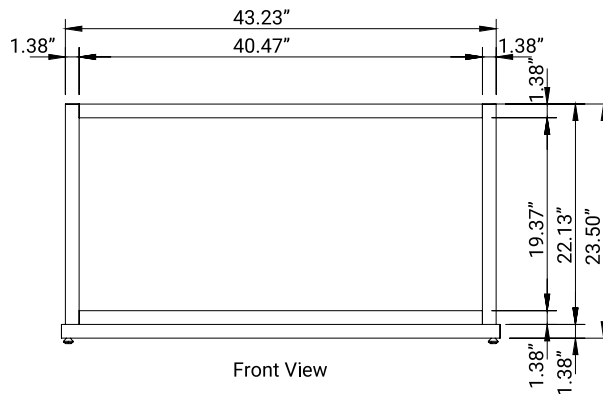

SPEC SHEET

44 In. Artisan Horizontal Light Wooden Bakery Display Case

Model: KM-BDW-44L

FEATURES

- **Artisan Ash-Wood and Tempered Glass Construction:** Premium ash-wood finish paired with clear tempered glass panels offers durability and an elevated, hand-crafted aesthetic.
- **Generous Interior Capacity:** Spacious display area measuring 40.5" x 15.9" x 18.9" accommodates a wide range of baked goods across three tiers.
- **Smooth Dual Sliding Doors:** Rear sliding doors provide easy access for restocking and serving while keeping products fresh and protected.
- **Durable 3-Tier Shelving:** Two sturdy tempered-glass shelves, each supporting up to 22 lbs., allow secure and attractive multi-level merchandising.
- **Stable Silicone Feet:** Four silicone feet prevent slipping, protect countertop surfaces, and ensure stable placement.
- **Light Wood Color Finish:** Bright, natural wood tone complements modern, rustic, or minimalist décor and enhances product visibility.

Technical Specs

Dimensions & Weight

Height	23.5"
Length	44"
Width	19.5"
Weight lbs.	76"
Interior Height	18.9"
Interior Depth	15.9"
Interior Width	40.5"

Features & Materials

Legs Adjustable	No
Color	Light Brown
Exterior Material	Wood and Glass
Glass Type	Tempered
Shelf Material Type	Glass
Wood Type	Ash
Number of Tiers	3
Individual Shelf Capacity	22 lbs.
Number of Doors	2
Door Style	Sliding
Self Serve	No
Cleaning	Cloth
Legs Material	Silicon
Assembly Required	No

Plan View

Top View