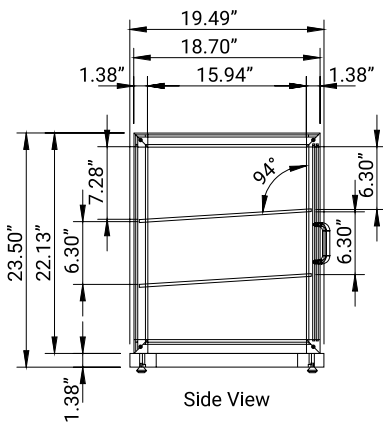

SPEC SHEET

44 In. Artisan Horizontal Light Wooden Bakery Display Case

Model: KM-BDW-44L

FEATURES

- **Artisan Ash-Wood and Tempered Glass Construction:** Premium ash-wood finish paired with clear tempered glass panels offers durability and an elevated, hand-crafted aesthetic.
- **Generous Interior Capacity:** Spacious display area measuring 40.5" x 15.9" x 18.9" accommodates a wide range of baked goods across three tiers.
- **Smooth Dual Sliding Doors:** Rear sliding doors provide easy access for restocking and serving while keeping products fresh and protected.
- **Durable 3-Tier Shelving:** Two sturdy tempered-glass shelves, each supporting up to 22 lbs., allow secure and attractive multi-level merchandising.
- **Stable Silicone Feet:** Four silicone feet prevent slipping, protect countertop surfaces, and ensure stable placement.
- **Light Wood Color Finish:** Bright, natural wood tone complements modern, rustic, or minimalist décor and enhances product visibility.

Technical Specs

Dimensions & Weight

Height	23.5"
Length	44"
Width	19.5"
Weight lbs.	76"
Interior Height	18.9"
Interior Depth	15.9"
Interior Width	40.5"

Features & Materials

Legs Adjustable	No
Color	Light Brown
Exterior Material	Wood and Glass
Glass Type	Tempered
Shelf Material Type	Glass
Wood Type	Ash
Number of Tiers	3
Individual Shelf Capacity	22 lbs.
Number of Doors	2
Door Style	Sliding
Self Serve	No
Cleaning	Cloth
Legs Material	Silicon
Assembly Required	No

Plan View

Top View