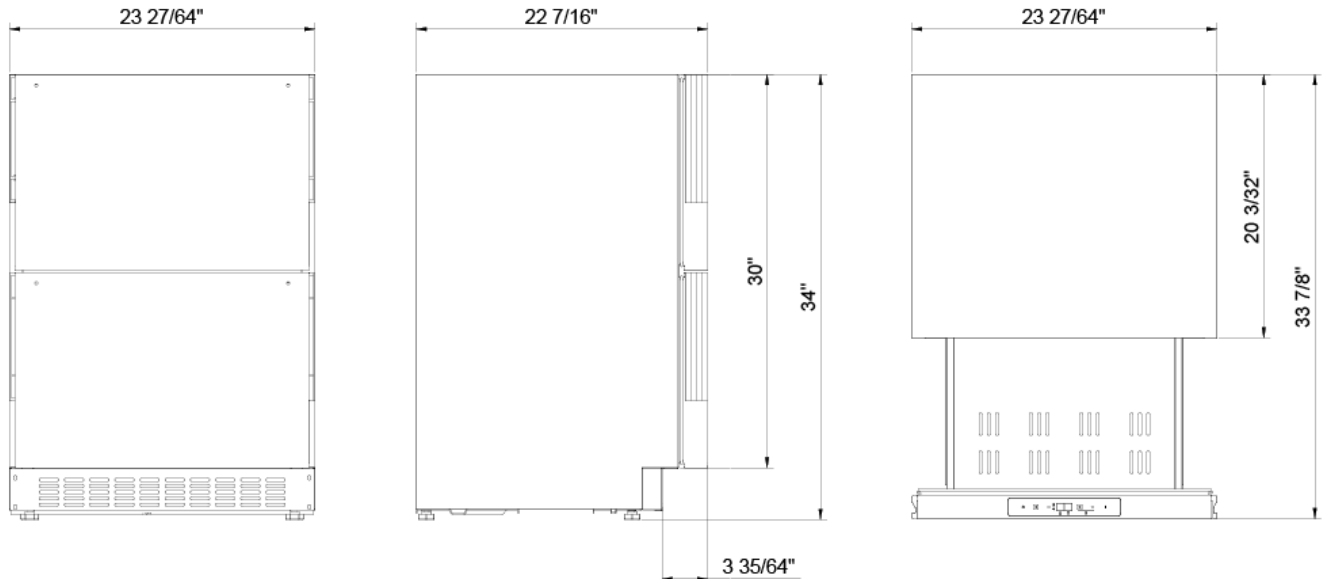

TECHNICAL SPECS

Dimensions

Length	23.2
Width	23.4
Height	33.9
Interior Width	18.7
Interior Depth	15.8
Interior Height	21.7
Depth Less Door	20.1
Depth With Door Open 90 Degrees	36.6
Panel Dimensions	23.42x14.88 x2
Weightlbs	104

Capacity

Gross Cubic Feet	4
Net Cubic Feet	3.4

Features & Materials

Defrost Type	Frost Free
Cooling Unit Type	Automatic
Refrigerant Type	R-600a
Compressor Location	Rear
Control Type	Digital
Control Location	On the top of the upper drawer door
Thermostat Type	Digital
Temperature Range	Refrigerator: 36-43 F Freezer: -11-11 F
Ambient Temperature Range	60-90 F
Self Closing Door	Yes
Number Of Drawers	2
Drawer Slide Type	Telescopic
Drawer Dividers	Yes
Interior Drawer Material	Stainless-Steel
Interior Cubic Foot Capacity Per Drawer	Top Drawer: 1.15 Cu.Ft. Bottom Drawer: 0.94 Cu. Ft
Can Capacity Refrigerator Cabinet	74
Interior Lights	LED
Interior Lights Location	Ceiling
Sabbath Mode	Yes
Noise	45 dB
Door Ajar Alarm	Yes
Ambient Temp Alarm	No
Exterior Material	Pre-coated Metal
Interior Material	HIPS Polymer
Color Finish	Black
Interior Color	Black
Number Of Feet	4
Legs Adjustable	Yes, 2.75 in.

Electric & Certification

Amps	1
Horsepower	0.08
Hertz	60
Phase	1
Voltage	115
Wattage	100
Plug Type	NEMA 5-15P
Power Cord Length	70.9
Electrical Installation Type	Plug-in
Certifications	ETL Listed for Safety

Plan View

CERTIFICATIONS

718-576-6342
info@koolmore.com