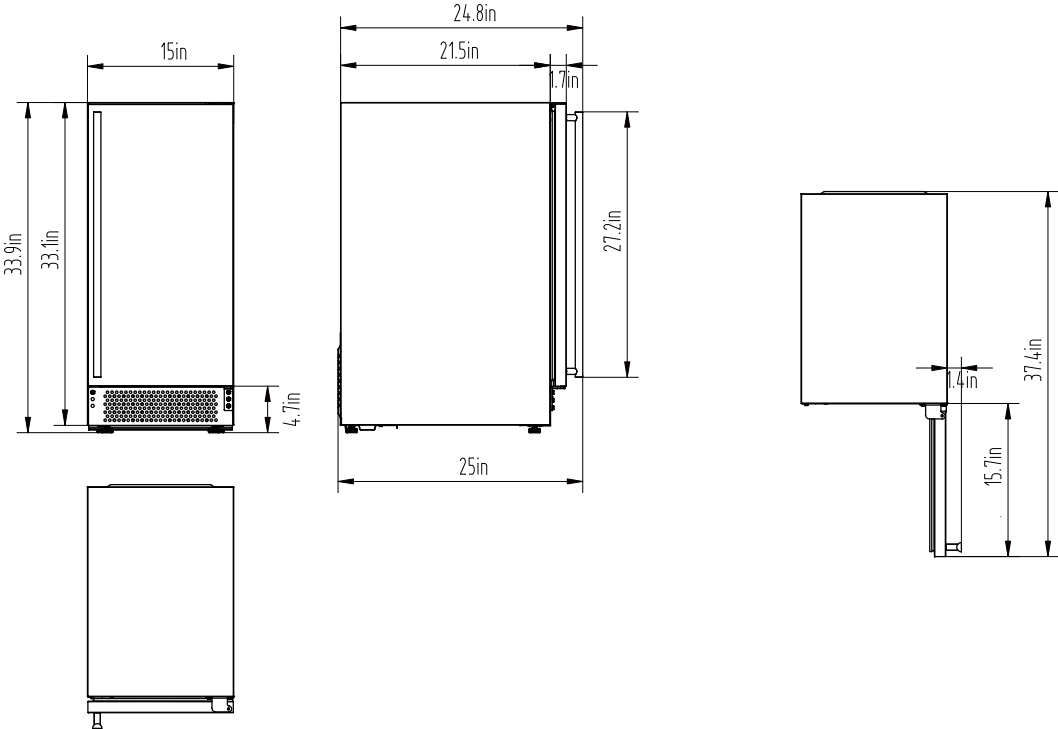

TECHNICAL SPECS

Dimensions

Height	33.46
Width	22.5
Length	15
Interior Height	25.8
Interior Width	11.7
Interior Depth	17.3
Depth Less Door	20.9
Depth With Door Open 90 Degrees	36.5
Depth Including Handles	24.4
Depth Excluding Handles	18.6
Minimum Back Air Clearance In	2 in.
Minimum Side Air Clearance In	Not Required
Weightlbs	57.8
Power Cord Length	59

Capacity

Gross Cubic Feet	2.9
Net Cubic Feet	2.9

Features & Materials

Color Finish	Black and Stainless-Steel
Color Door Handles	Silver
Defrost Type	Manual
Refrigerant Type	R-600a
Door Style	Swing
Number Of Doors	1
Compressor Location	Bottom
Temperature Range	32-50°F
Ambient Temperature Range	50-110°F
Exterior Material	Steel
Interior Material	HIPS
Door Material	Stainless steel
Shelf Material Type	Glass
Interior Lights	LED
Interior Lights Color	Blue
Digital Temperature Control	Yes
Control Type	Digital
Noise	44 db

Electric & Certifications

Amps	0.9
Hertz	60
Phase	1
Voltage	115
Horsepower	0.1
Wattage	70
Plug Type	NEMA 5-15P
Certifications	ETL Listed for Safety

Plan View

CERTIFICATIONS

ETL Intertek certification logo showing the ETL mark with 'c' and 'us' and the Intertek logo below it.

706 Eastern Parkway STE 1G, Brooklyn NY 11213
718-576-6342
info@koolmore.com