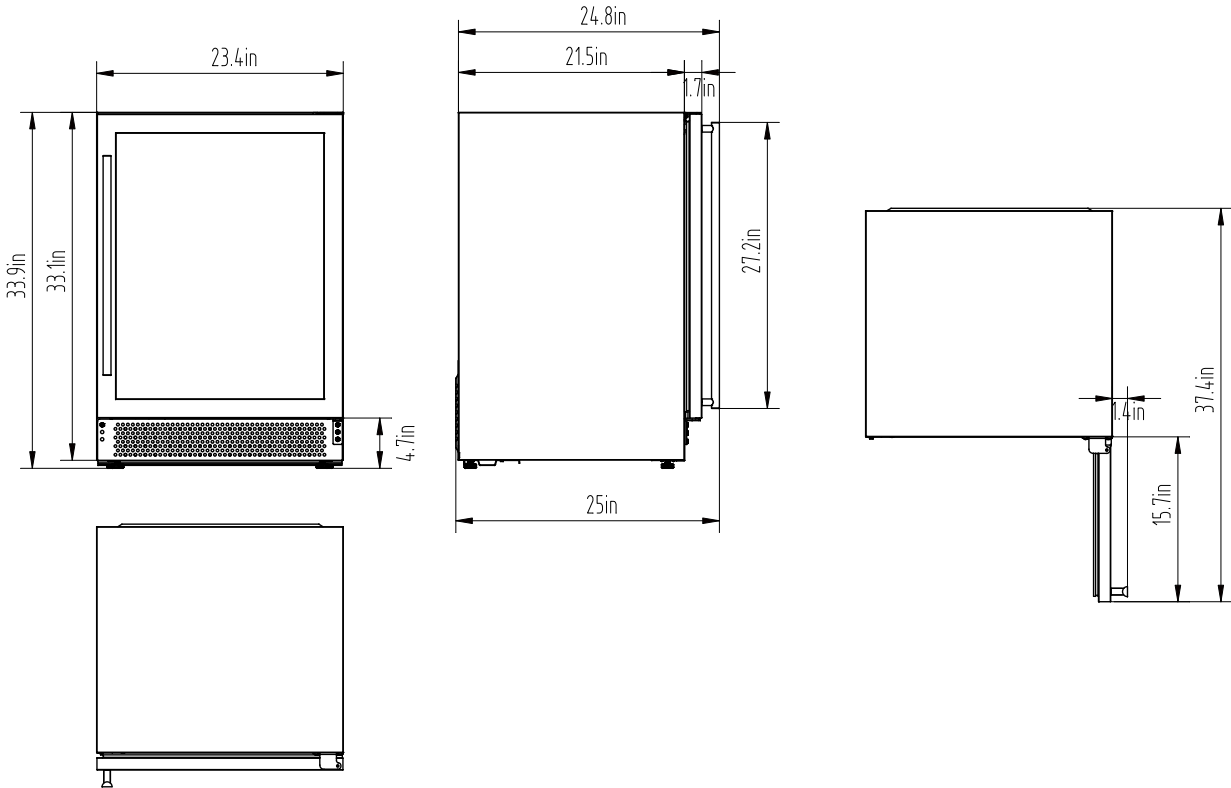

TECHNICAL SPECS

Dimensions

Length	23.4
Height	33.6
Width	22.5
Interior Depth	17.3
Interior Width	20.1
Interior Height	25.8
Depth Excluding Handles	23.4
Depth Including Handles	24.4
Depth Less Door	20.9
Depth With Door Open 90 Degrees	45.1
Power Cord Length	59
Minimum Back Air Clearance (in)	2 in.
Minimum Side Air Clearance (in)	Not Required

Capacity

Net Cubic Feet	5.1

Features & Materials

Door Style	Swing
Number of Doors	1
Number of Shelves	6
Defrost Type	Manual
Refrigerant Type	R-600a
Temperature Range	37-61°F
Ambient Temperature Range	50-110°F
Light Type	LED
Casters	0
Interior Material	HIPS
Exterior Material	Steel
Shelf Material Type	Wire

Electric & Certifications

Noise	45 db
Amps	1.3
Phase	1
Voltage	115
Wattage	110
Hertz	60
Plug Type	NEMA 5-15P
Certifications	ETL Listed for Safety

Plan View

CERTIFICATIONS

ETL Intertek logo with 'C' and 'US' markings.

706 Eastern Parkway STE 1G, Brooklyn NY 11213
718-576-6342
info@koolmore.com