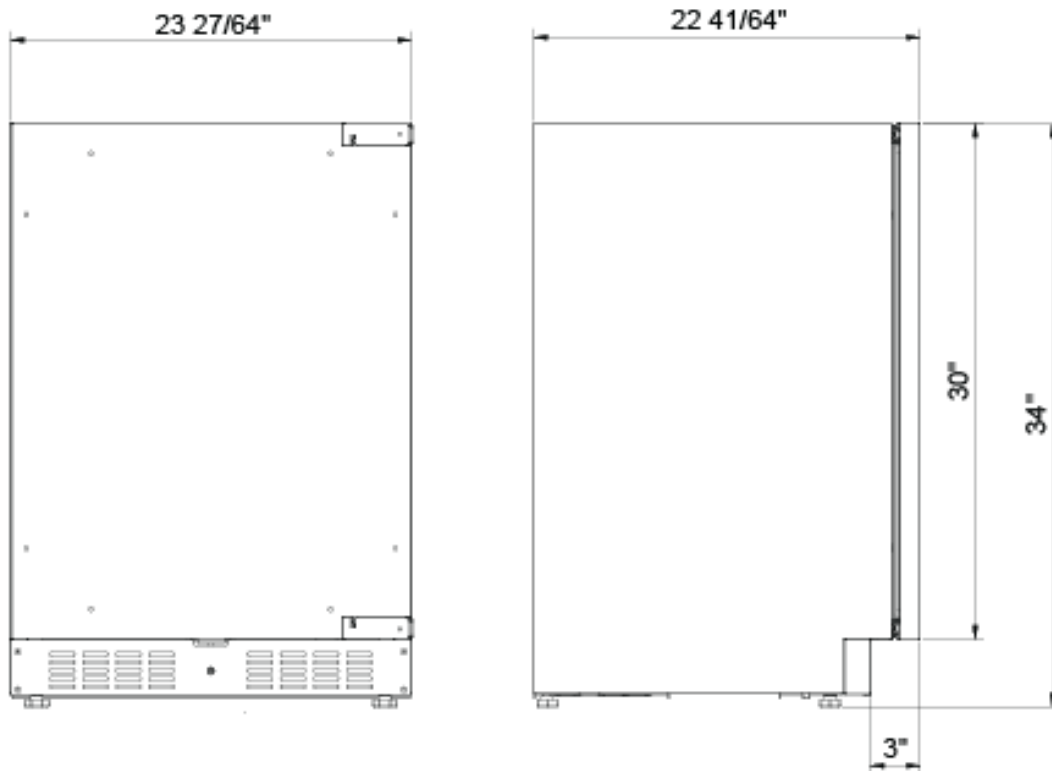

Plan View

CERTIFICATIONS

706 Eastern Parkway STE 1G, Brooklyn NY 11213
718-576-6342
info@koolmore.com