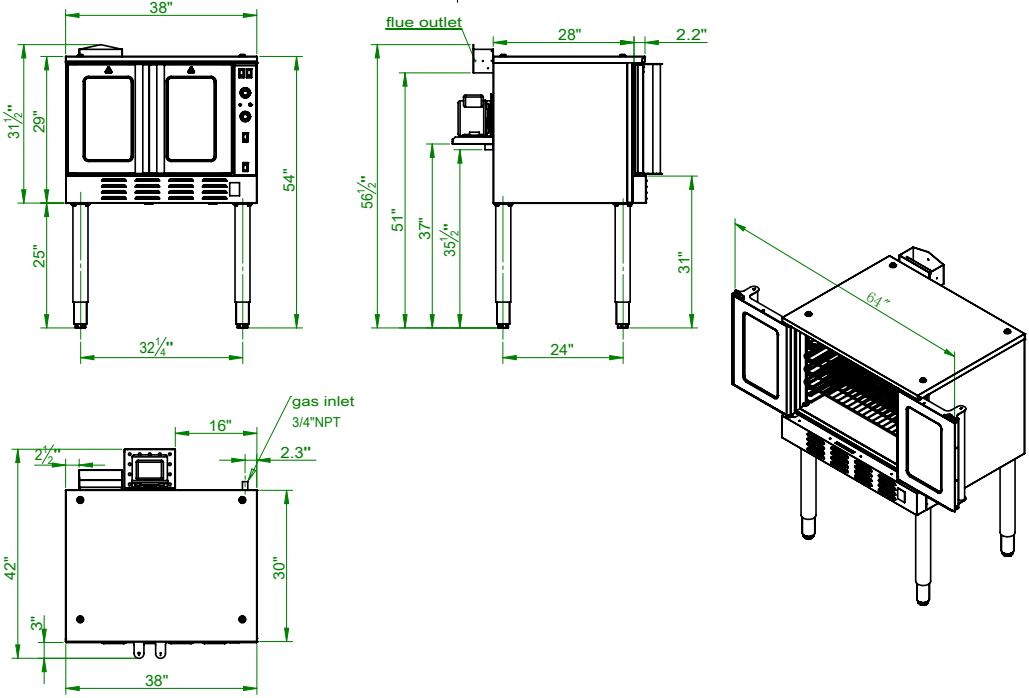

TECHNICAL SPECS

Dimensions

Length	38
Width	41.5
Height	56.5
Interior Width	29
Interior Depth	21.6
Interior Height	20
Power Cord Length	66

Capacity

Weightlbs	617
Gross Cubic Feet	7.27

Features & Materials

Temperature Range	150-500 F
Control Type	Mechanical
Number Of Warming Sections	1
Fuel Type	LP
Convertible	No
Number Of Oven Racks	3
Rack Positions	10
Exterior Material	Stainless-Steel 430 and Aluminized Steel
Interior Material	Cold Rolled Steel
Color Finish	Stainless-Steel
Casters	4
Cleaning Type	Manual
Feature One	Toughened glazed glass allows easy observation of food while minimizing heat transfer for user safety.
Feature Two	Adjustable temperature settings ensure accurate and consistent cooking results.
Feature Three	Equipped with high and low motor speeds for handling different types of food.
Feature Four	The insulated cooking chamber ensures efficient heat retention and even cooking.
Feature Five	Flame failure safety feature automatically shuts off the gas to prevent accidents.
Feature Six	A 60-minute timer with an alarm notifies you when cooking is complete.
Feature Seven	Convection fan includes a cool-down setting to quickly lower the oven temperature after use.

Electric, Gas & Certifications

Electrical Installation Type	Plug-in
Gas Inlet Size	0.75
Oven Btu	54000
Amps	5.9
Hertz	60
Phase	1
Voltage	120
Wattage	412
Plug Type	NEMA 5-15P
Certifications	ETL Listed for Safety and Sanitation

Plan View

CERTIFICATIONS

The logo features the ETL US Intertek certification mark, which includes a stylized 'E' and 'T' inside a circle, with 'US' to the right and 'Intertek' below.

706 Eastern Parkway STE 1G, Brooklyn NY 11213
718-576-6342
info@koolmore.com