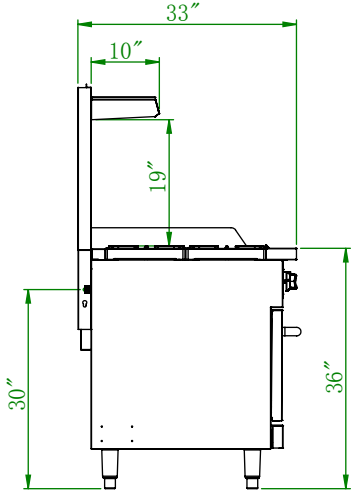

TECHNICAL SPECS

Dimensions

Length	60
Width	32.5
Height	60
Interior Depth	25.8
Interior Width	26.8
Interior Height	13.7
Right Oven Interior Depth	26.8
Right Oven Interior Width	25.8
Right Oven Interior Height	13.7
Left Oven Interior Depth	26.8
Left Oven Interior Height	13.7
Left Oven Interior Width	25.8
Backsplash Size	19.13
Shelf Depth	10.13
Shelf Width	60
Depth With Door Open 90 Degrees	45.3

Capacity

Gross Cubic Feet	11.22
Right Oven Capacity	5.5
Left Oven Capacity	5.5
Weight Lbs	683

Features & Materials

Convection	No
Temperature Range	250-550 F
Number Of Oven Racks	4
Rack Positions	4 /per Oven
Glide Rollout Racks	No
Number Of Burners	6
Burner Grate Material	Cast Iron
Types Of Burners	Double Row Hole
Exterior Material	Aluminized Steel
Gauge Of Stainless Steel	18
Interior Material	Stainless-Steel
Interior Liner Material	Stainless-steel
Legs Adjustable	Yes
Feet Material	Stainless-Steel
Drip Pans	2
Color Finish	Stainless-Steel
Color Of Cooktop	Stainless-Steel and Black
Cooktop Surface Type	Gas
Control Location	Front-Mounted
Control Type	Manual
Cleaning Type	Manual
Broiler Location	No Broiler
Dishwasher Safe Grates	Yes
Hot Surface Indicator Lights	No
Keep Warm Setting	No
Right Oven Rack Positions	4
Left Oven Rack Positions	4
Delay Bake	No

Gas Info & Certifications

Burner No1 BTU	30000
Burner No2 BTU	30000
Burner No3 BTU	30000
Burner No4 BTU	30000
Burner No5 BTU	30000
Burner No6 BTU	30000
Left Oven BTU	30000
Right Oven BTU	30000
Gas Inlet Size	0.75
Fuel Type	LP
Ignition Type	Pilot
Convertible	Yes
Certifications	ETL Listed for Safety and Sanitation

Plan View

CERTIFICATIONS

Two certification logos are displayed: ETL US and ETL Intertek.

706 Eastern Parkway STE 1G, Brooklyn NY 11213
718-576-6342
info@koolmore.com