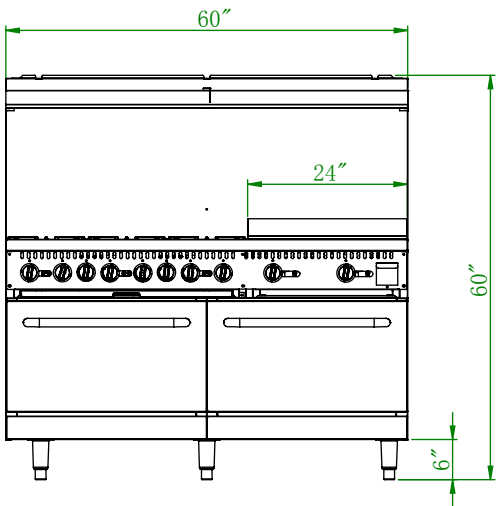

TECHNICAL SPECS

Dimensions

Length	60
Width	32.5
Height	60
Interior Depth	25.8
Interior Width	26.8
Interior Height	13.7
Right Oven Interior Depth	26.8
Right Oven Interior Width	25.8
Right Oven Interior Height	13.7
Left Oven Interior Depth	26.8
Left Oven Interior Height	13.7
Left Oven Interior Width	25.8
Backsplash Size	19.13
Shelf Depth	10.13
Shelf Width	60
Depth With Door Open 90 Degrees	45.3

Capacity

Gross Cubic Feet	11.22
Right Oven Capacity	5.5
Left Oven Capacity	5.5
Weight Lbs	683

Features & Materials

Convection	No
Temperature Range	250-550 F
Number Of Oven Racks	4
Rack Positions	4 /per Oven
Glide Rollout Racks	No
Number Of Burners	6
Burner Grate Material	Cast Iron
Types Of Burners	Double Row Hole
Exterior Material	Aluminized Steel
Gauge Of Stainless Steel	18
Interior Material	Stainless-Steel
Interior Liner Material	Stainless-steel
Legs Adjustable	Yes
Feet Material	Stainless-Steel
Drip Pans	2
Color Finish	Stainless-Steel
Color Of Cooktop	Stainless-Steel and Black
Cooktop Surface Type	Gas
Control Location	Front-Mounted
Control Type	Manual
Cleaning Type	Manual
Broiler Location	No Broiler
Dishwasher Safe Grates	Yes
Hot Surface Indicator Lights	No
Keep Warm Setting	No
Right Oven Rack Positions	4
Left Oven Rack Positions	4
Delay Bake	No

Gas Info & Certifications

Burner No1 BTU	30000
Burner No2 BTU	30000
Burner No3 BTU	30000
Burner No4 BTU	30000
Burner No5 BTU	30000
Burner No6 BTU	30000
Left Oven BTU	30000
Right Oven BTU	30000
Gas Inlet Size	0.75
Fuel Type	LP
Ignition Type	Pilot
Convertible	Yes
Certifications	ETL Listed for Safety and Sanitation

Plan View

CERTIFICATIONS

Two certification logos are displayed: ETL US and ETL Intertek.

706 Eastern Parkway STE 1G, Brooklyn NY 11213
718-576-6342
info@koolmore.com