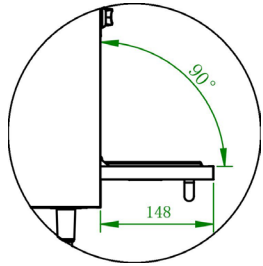

Plan View

CERTIFICATIONS

Two certification logos are displayed: ETL US and ETL Intertek.