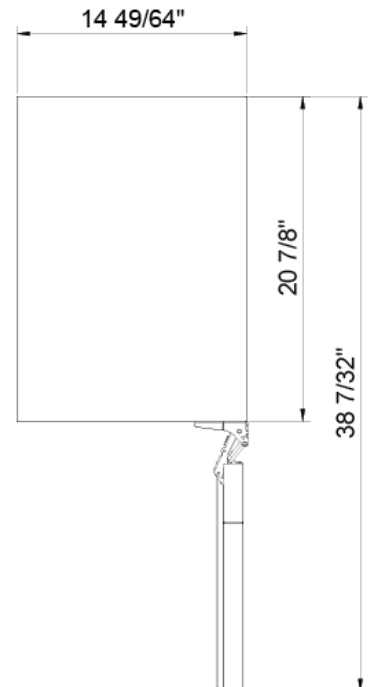

TECHNICAL SPECS

Dimensions

Length	14.5
Width	22.7
Height	34
INTERIOR WIDTH	11.5
INTERIOR DEPTH	16.7
INTERIOR HEIGHT	25
DEPTH EXCLUDING HANDLES	22.6
DEPTH WITH DOOR OPEN 90 DEGREES	37.4
DEPTH LESS DOOR	20.9
HEIGHT TO TOP OF DOOR HINGE IN	34
HEIGHT BETWEEN SHELVES IN	3.5
MINIMUM SIDE AIR CLEARANCE IN	0.25 in.
MINIMUM BACK AIR CLEARANCE IN	0.25 in.
PANEL DIMENSIONS	Exterior:14.8x30.08 Interior:10.3x23.62
WeightLbs	75
INSTALLATION TYPE	Built-in Under-counter or Freestanding

Capacity

GROSS CUBIC FEET	2.89
NET CUBIC FEET	2.39
BOTTLE CAPACITY	23
CAN CAPACITY	

Features & Materials

CONTROL TYPE	Digital
CONTROL LOCATION	Interior Center
DEFROST TYPE	Automatic
COOLING UNIT TYPE	Automatic
COMPRESSOR LOCATION	Rear Bottom
HORSEPOWER	0.1
REFRIGERANT TYPE	R-600a
TEMPERATURE RANGE	41-68 F
AMBIENT TEMPERATURE RANGE	60-90 F
NUMBER OF TEMPERATURE ZONES	2
NUMBER OF DOORS	1
REVERSIBLE DOOR S	Yes
SELF CLOSING DOOR	Yes
INTERIOR LINER MATERIAL	HIPS Polymer
NUMBER OF SHELVES	5
SHELF MATERIAL TYPE	Wood
SHELF COLOR	Wood
EXTERIOR MATERIAL	Pre-Coated Metal
INTERIOR MATERIAL	HIPS Polymer
INTERIOR LIGHTS	LED
INTERIOR LIGHTS LOCATION	Side light
SABBATH MODE	Yes
NOISE	44
COLOR FINISH	Black
INTERIOR COLOR	Black
DOOR HANDLE	No
DOOR AJAR ALARM	Yes
HIGH TEMP ALARM	Yes
AMBIENT TEMP ALARM	No
FEATURE ONE	Dual zone
FEATURE TWO	Digital Touchpad control
FEATURE THREE	Heavy articulated hinge
FEATURE FOUR	LED side strip light

Electric & Certification

AMPS	1
HERTZ	60
PHASE	1
VOLTAGE	115
WATTAGE	100
ELECTRICAL INSTALLATION TYPE	Plug-in
CERTIFICATIONS	ETL Listed for Safety

Plan View

CERTIFICATIONS

718-576-6342
info@koolmore.com