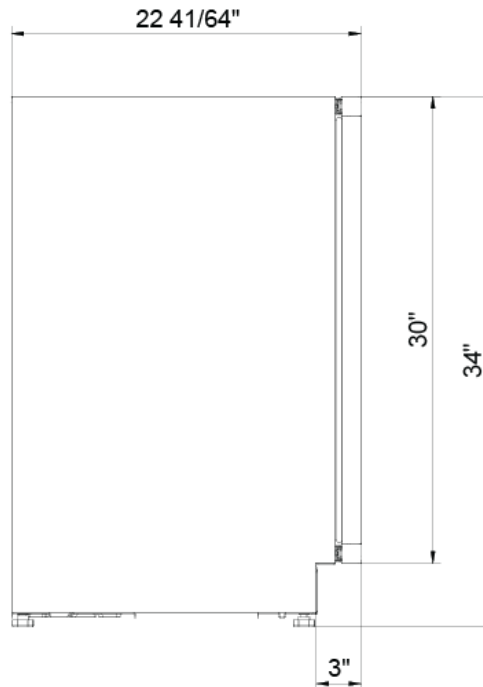

TECHNICAL SPECS

Dimensions

Length	14.5
Width	22.7
Height	34
INTERIOR WIDTH	11.5
INTERIOR DEPTH	16.7
INTERIOR HEIGHT	25
DEPTH EXCLUDING HANDLES	22.6
DEPTH WITH DOOR OPEN 90 DEGREES	37.4
DEPTH LESS DOOR	20.9
HEIGHT TO TOP OF DOOR HINGE IN	34
HEIGHT BETWEEN SHELVES IN	3.5
MINIMUM SIDE AIR CLEARANCE IN	0.25 in.
MINIMUM BACK AIR CLEARANCE IN	0.25 in.
PANEL DIMENSIONS	Exterior:14.8x30.08 Interior:10.3x23.62
WeightLbs	75
INSTALLATION TYPE	Built-in Under-counter or Freestanding

Capacity

GROSS CUBIC FEET	2.89
NET CUBIC FEET	2.39
BOTTLE CAPACITY	23
CAN CAPACITY	

Features & Materials

CONTROL TYPE	Digital
CONTROL LOCATION	Interior Center
DEFROST TYPE	Automatic
COOLING UNIT TYPE	Automatic
COMPRESSOR LOCATION	Rear Bottom
HORSEPOWER	0.1
REFRIGERANT TYPE	R-600a
TEMPERATURE RANGE	41-68 F
AMBIENT TEMPERATURE RANGE	60-90 F
NUMBER OF TEMPERATURE ZONES	2
NUMBER OF DOORS	1
REVERSIBLE DOOR S	Yes
SELF CLOSING DOOR	Yes
INTERIOR LINER MATERIAL	HIPS Polymer
NUMBER OF SHELVES	5
SHELF MATERIAL TYPE	Wood
SHELF COLOR	Wood
EXTERIOR MATERIAL	Pre-Coated Metal
INTERIOR MATERIAL	HIPS Polymer
INTERIOR LIGHTS	LED
INTERIOR LIGHTS LOCATION	Side light
SABBATH MODE	Yes
NOISE	44
COLOR FINISH	Black
INTERIOR COLOR	Black
DOOR HANDLE	No
DOOR AJAR ALARM	Yes
HIGH TEMP ALARM	Yes
AMBIENT TEMP ALARM	No
FEATURE ONE	Dual zone
FEATURE TWO	Digital Touchpad control
FEATURE THREE	Heavy articulated hinge
FEATURE FOUR	LED side strip light

Electric & Certification

AMPS	1
HERTZ	60
PHASE	1
VOLTAGE	115
WATTAGE	100
ELECTRICAL INSTALLATION TYPE	Plug-in
CERTIFICATIONS	ETL Listed for Safety

Plan View

CERTIFICATIONS

718-576-6342
info@koolmore.com