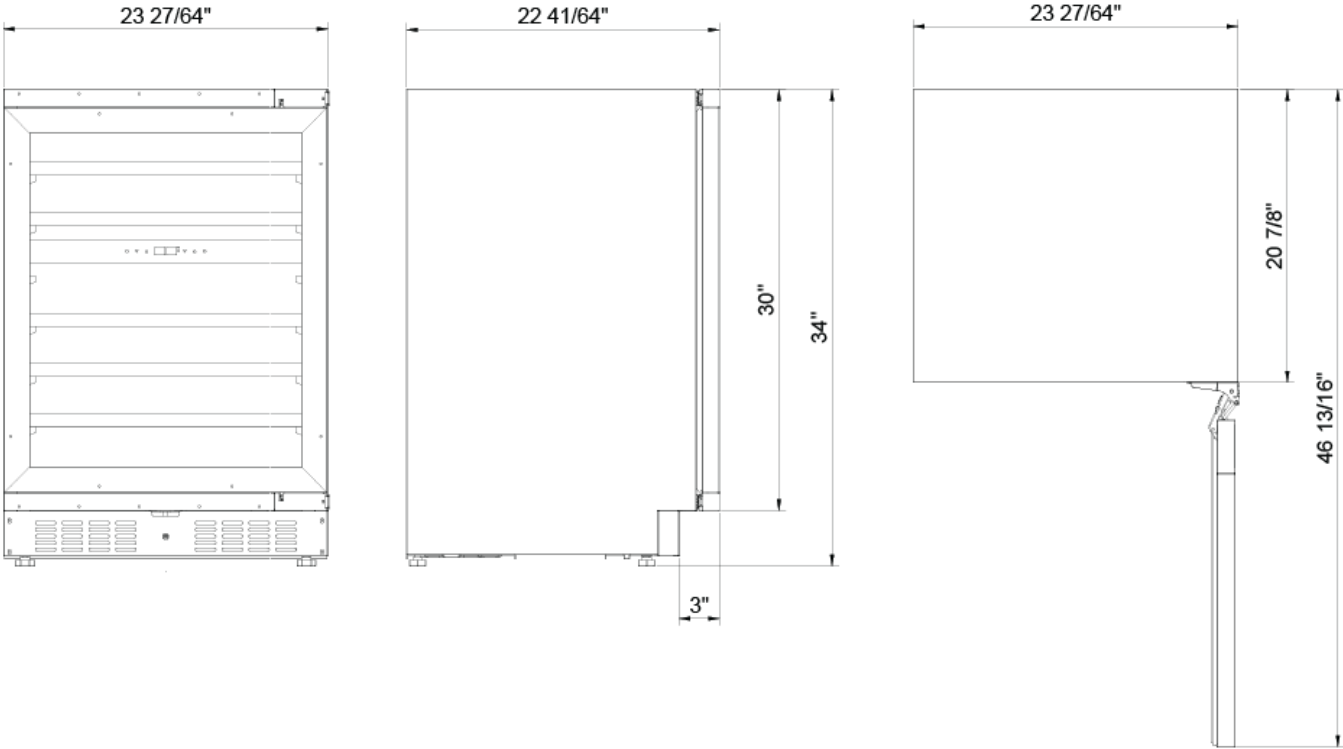

TECHNICAL SPECS

Dimensions

Length	23.4
Width	22.7
Height	34
INTERIOR WIDTH	20.1
INTERIOR DEPTH	17.5
INTERIOR HEIGHT	25.4
DEPTH EXCLUDING HANDLES	22.6
DEPTH WITH DOOR OPEN 90 DEGREES	46.1
DEPTH LESS DOOR	20.9
HEIGHT TO TOP OF DOOR HINGE IN	34
HEIGHT BETWEEN SHELVES IN	3.6
MINIMUM SIDE AIR CLEARANCE IN	0.25 in.
MINIMUM BACK AIR CLEARANCE IN	0.25 in.
PANEL DIMENSIONS	Exterior: 23.42x30.08 Interior: 18.92x23.62
WeightLbs	106
INSTALLATION TYPE	Built-in Under-counter or Freestanding

Capacity

GROSS CUBIC FEET	5.19
NET CUBIC FEET	4.51
BOTTLE CAPACITY	45
CAN CAPACITY	

Features & Materials

CONTROL TYPE	Digital
CONTROL LOCATION	Interior Center
DEFROST TYPE	Automatic
COOLING UNIT TYPE	Automatic
COMPRESSOR LOCATION	Rear Bottom
HORSEPOWER	0.15
REFRIGERANT TYPE	R-600a
TEMPERATURE RANGE	41-68 F
AMBIENT TEMPERATURE RANGE	60-90 F
NUMBER OF TEMPERATURE ZONES	2
NUMBER OF DOORS	1
REVERSIBLE DOOR S	Yes
SELF CLOSING DOOR	Yes
INTERIOR LINER MATERIAL	HIPS Polymer
NUMBER OF SHELVES	5
SHELF MATERIAL TYPE	Wood
SHELF COLOR	Black
EXTERIOR MATERIAL	Pre-Coated Metal
INTERIOR MATERIAL	HIPS Polymer
INTERIOR LIGHTS	LED
INTERIOR LIGHTS LOCATION	Side light
SABBATH MODE	Yes
NOISE	45
COLOR FINISH	Black
INTERIOR COLOR	Black
DOOR HANDLE	No
DOOR AJAR ALARM	Yes
HIGH TEMP ALARM	Yes
AMBIENT TEMP ALARM	No
FEATURE ONE	Dual zone
FEATURE TWO	Digital Touchpad control
FEATURE THREE	Heavy articulated hinge
FEATURE FOUR	LED side strip light

Electric & Certification

AMPS	1
HERTZ	60
PHASE	1
VOLTAGE	115
WATTAGE	100
ELECTRICAL INSTALLATION TYPE	Plug-in
CERTIFICATIONS	ETL Listed for Safety

Plan View

CERTIFICATIONS

718-576-6342
info@koolmore.com