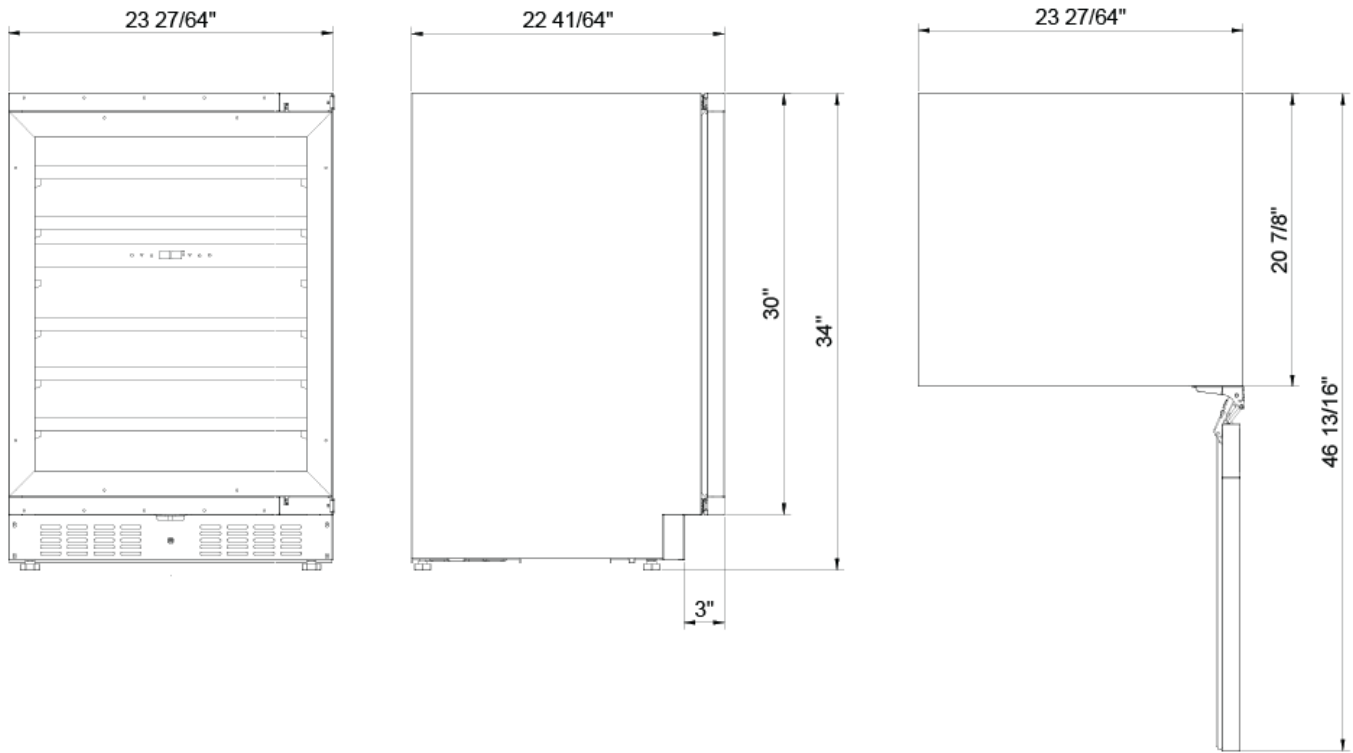

TECHNICAL SPECS

Dimensions

Length	23.4
Width	22.7
Height	34
INTERIOR WIDTH	20.1
INTERIOR DEPTH	17.5
INTERIOR HEIGHT	25.4
DEPTH EXCLUDING HANDLES	22.6
DEPTH WITH DOOR OPEN 90 DEGREES	46.1
DEPTH LESS DOOR	20.9
HEIGHT TO TOP OF DOOR HINGE IN	34
HEIGHT BETWEEN SHELVES IN	3.6
MINIMUM SIDE AIR CLEARANCE IN	0.25 in.
MINIMUM BACK AIR CLEARANCE IN	0.25 in.
PANEL DIMENSIONS	Exterior: 23.42x30.08 Interior: 18.92x23.62
WeightLbs	106
INSTALLATION TYPE	Built-in Under-counter or Freestanding

Capacity

GROSS CUBIC FEET	5.19
NET CUBIC FEET	4.51
BOTTLE CAPACITY	45
CAN CAPACITY	

Features & Materials

CONTROL TYPE	Digital
CONTROL LOCATION	Interior Center
DEFROST TYPE	Automatic
COOLING UNIT TYPE	Automatic
COMPRESSOR LOCATION	Rear Bottom
HORSEPOWER	0.15
REFRIGERANT TYPE	R-600a
TEMPERATURE RANGE	41-68 F
AMBIENT TEMPERATURE RANGE	60-90 F
NUMBER OF TEMPERATURE ZONES	2
NUMBER OF DOORS	1
REVERSIBLE DOOR S	Yes
SELF CLOSING DOOR	Yes
INTERIOR LINER MATERIAL	HIPS Polymer
NUMBER OF SHELVES	5
SHELF MATERIAL TYPE	Wood
SHELF COLOR	Wood
EXTERIOR MATERIAL	Pre-Coated Metal
INTERIOR MATERIAL	HIPS Polymer
INTERIOR LIGHTS	LED
INTERIOR LIGHTS LOCATION	Side light
SABBATH MODE	Yes
NOISE	45
COLOR FINISH	Black
INTERIOR COLOR	Black
DOOR HANDLE	No
DOOR AJAR ALARM	Yes
HIGH TEMP ALARM	Yes
AMBIENT TEMP ALARM	No
FEATURE ONE	Dual zone
FEATURE TWO	Digital Touchpad control
FEATURE THREE	Heavy articulated hinge
FEATURE FOUR	LED side strip light

Electric & Certification

AMPS	1
HERTZ	60
PHASE	1
VOLTAGE	115
WATTAGE	100
ELECTRICAL INSTALLATION TYPE	Plug-in
CERTIFICATIONS	ETL Listed for Safety

Plan View

CERTIFICATIONS

718-576-6342
info@koolmore.com