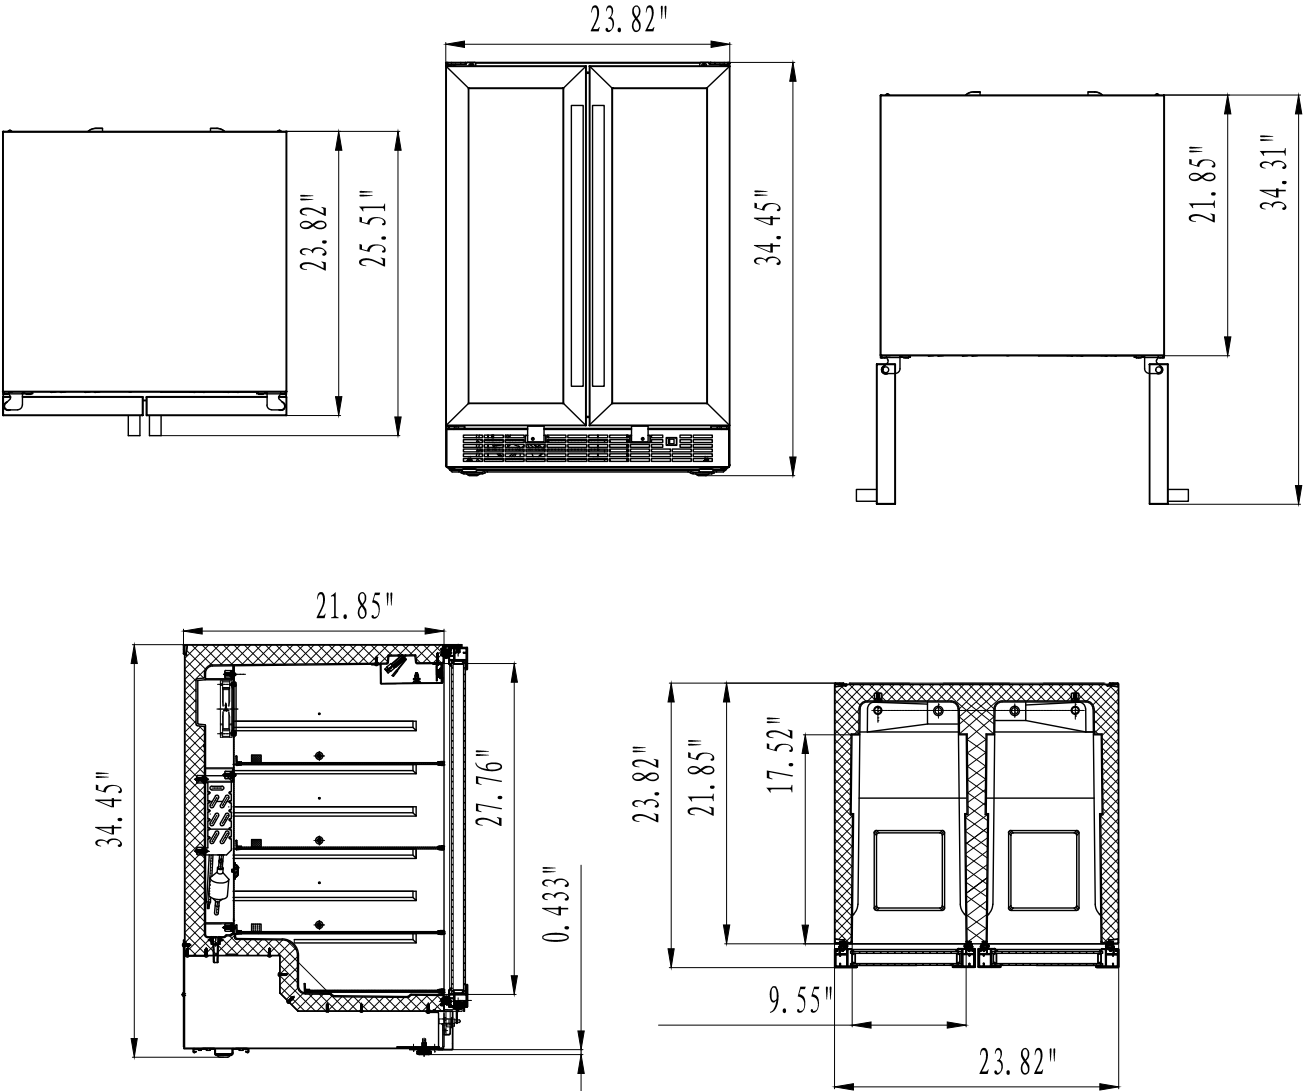

TECHNICAL SPECS

Dimensions

Length	23.8
Width	23.8
Height	34.5
INTERIOR WIDTH	19
INTERIOR DEPTH	21.85
INTERIOR HEIGHT	26
DEPTH EXCLUDING HANDLES	23.8
DEPTH WITH DOOR OPEN 90 DEGREES	34.31
DEPTH LESS DOOR	21.85
HEIGHT TO TOP OF DOOR HINGE IN	34.45
HEIGHT BETWEEN SHELVES IN	Left 7.09, Right 3.54
MINIMUM SIDE AIR CLEARANCE IN	4 in.
MINIMUM BACK AIR CLEARANCE IN	4 in.
PANEL DIMENSIONS	
WeightLbs	113
INSTALLATION TYPE	Freestanding

Capacity

GROSS CUBIC FEET	5.4
NET CUBIC FEET	5.2
BOTTLE CAPACITY	21
CAN CAPACITY	60

Features & Materials

CONTROL TYPE	Digital
CONTROL LOCATION	Top of Interior
DEFROST TYPE	Automatic
COOLING UNIT TYPE	Automatic
COMPRESSOR LOCATION	Bottom
HORSEPOWER	0
REFRIGERANT TYPE	R-600a
TEMPERATURE RANGE	Left :37.4F-64.4 F/Right: 39.4F-64.4 F
AMBIENT TEMPERATURE RANGE	50-100.4 F
NUMBER OF TEMPERATURE ZONES	2
NUMBER OF DOORS	2
REVERSIBLE DOOR S	
SELF CLOSING DOOR	No
INTERIOR LINER MATERIAL	PVC
NUMBER OF SHELVES	11
SHELF MATERIAL TYPE	Left: 4 Glass Shelves with Trim / Right: 7 Wooden
SHELF COLOR	wooden/glass
EXTERIOR MATERIAL	Powder Coated Steel
INTERIOR MATERIAL	PVC
INTERIOR LIGHTS	LED
INTERIOR LIGHTS LOCATION	Top
SABBATH MODE	No
NOISE	45 dB
COLOR FINISH	Black
INTERIOR COLOR	Black
DOOR HANDLE	Stainless-Steel
DOOR AJAR ALARM	Yes
HIGH TEMP ALARM	Yes
AMBIENT TEMP ALARM	Yes

Electric & Certification

AMPS	2.1
HERTZ	60
PHASE	1
VOLTAGE	110
WATTAGE	95
ELECTRICAL INSTALLATION TYPE	Plug-in
CERTIFICATIONS	CSA Certified for Safety

Plan View

CERTIFICATIONS

718-576-6342
info@koolmore.com