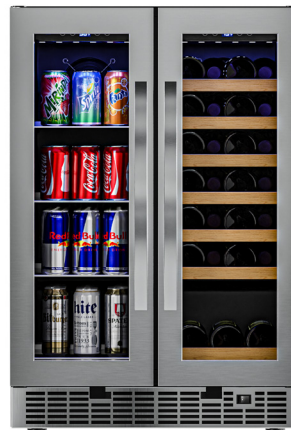

SPEC SHEET

KoolMore 24 in. Dual Zone, Full Glass Door, 21-Bottle/60-Can Wine and Beverage Cooler, Freestanding or Built-in Unit, 4 cu ft.

Model: KM-CWB1830-SS

FEATURES

- KoolMore Dual Zone Wine & Beverage Cooler: Premium solution for home bar or kitchen.
- Touchpad LED Display: Intuitive control for easy temperature management.
- Dual-Zone Temperature Control: Optimal storage for wine and beverages.
- Sleek Stainless-Steel Finish: Stylish design enhances any space.
- Ample Storage: Holds up to 21 wine bottles and 60 cans with versatile shelving.
- Door-Mounted Security Lock: Ensures safety and security of contents.
- Soft LED Lighting: Illuminates interior for easy visibility without heat.
- Freestanding/Built-In Design: Flexible installation for kitchen or bar settings.
- Double Pane Glass Doors: Enhances insulation and aesthetic appeal.
- Stainless-Steel Frame: Durable and stylish addition to your space.
- Ideal for Enthusiasts: Perfect for wine aficionados and home bar lovers.

Capacity

GROSS CUBIC FEET	5.4
NET CUBIC FEET	5.2
BOTTLE CAPACITY	21
CAN CAPACITY	60

Features & Materials

CONTROL TYPE	Digital
CONTROL LOCATION	Top of Interior
DEFROST TYPE	Automatic
COOLING UNIT TYPE	Automatic
COMPRESSOR LOCATION	Bottom
HORSEPOWER	0
REFRIGERANT TYPE	R-600a
TEMPERATURE RANGE	Left :37.4F-64.4 F/Right: 39.4F-64.4 F
AMBIENT TEMPERATURE RANGE	50-100.4 F
NUMBER OF TEMPERATURE ZONES	2
NUMBER OF DOORS	2
REVERSIBLE DOOR S	
SELF CLOSING DOOR	No
INTERIOR LINER MATERIAL	PVC
NUMBER OF SHELVES	11
SHELF MATERIAL TYPE	Left: 4 Glass Shelves with Trim / Right: 7 Wooden
SHELF COLOR	wooden/glass
EXTERIOR MATERIAL	Powder Coated Steel
INTERIOR MATERIAL	PVC
INTERIOR LIGHTS	LED
INTERIOR LIGHTS LOCATION	Top
SABBATH MODE	No
NOISE	45 dB
COLOR FINISH	Black
INTERIOR COLOR	Black
DOOR HANDLE	Stainless-Steel
DOOR AJAR ALARM	Yes
HIGH TEMP ALARM	Yes
AMBIENT TEMP ALARM	Yes