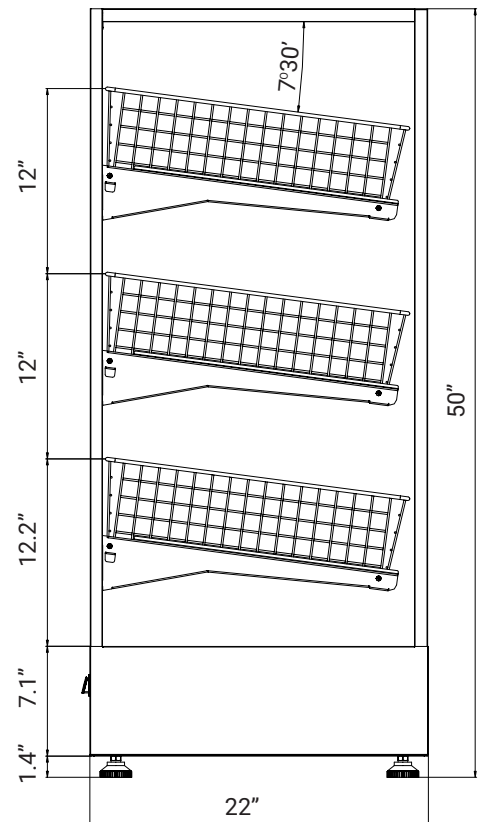

Technical Specs

Dimensions & Weight

Length	73.5 in.
Width	22 in.
Height	50 in.
Weight	250 lbs.
Interior Height	20.9 in.
Interior Depth	73 in.
Interior Width	40.9 in.

Features & Materials

Gross Cubic Feet	34.9
Net Cubic Feet	11.4
Number of Tiers	3
Number of Baskets	15
Basket Capacity	5.3 lbs.
Basket Material Type	PVC Coated Steel Wire
Glass Type	Tempered
Exterior Material	Glass and Painted Steel
Interior Material	Glass and Painted Steel
Number of Legs	4
Legs Material	Polypropylene
Legs Adjustable	Yes, .79 in.
Interior Lights	LED
Interior Lights Location	Sides
Interior Lights Color	Yellow
Interior Lights Brightness	2700k
Color Finish	Black
Access	Open-Back Design

Electric & Certifications

Voltage	110
Wattage	6
Amps	0.1
Hertz	60
Phase	1
Plug Type	NEMA 5-15P
Power Cord Length	94.49 in.
Certifications	NSF Certified for Sanitation

Plan View

718-576-6342
info@koolmore.com

CERTIFICATIONS