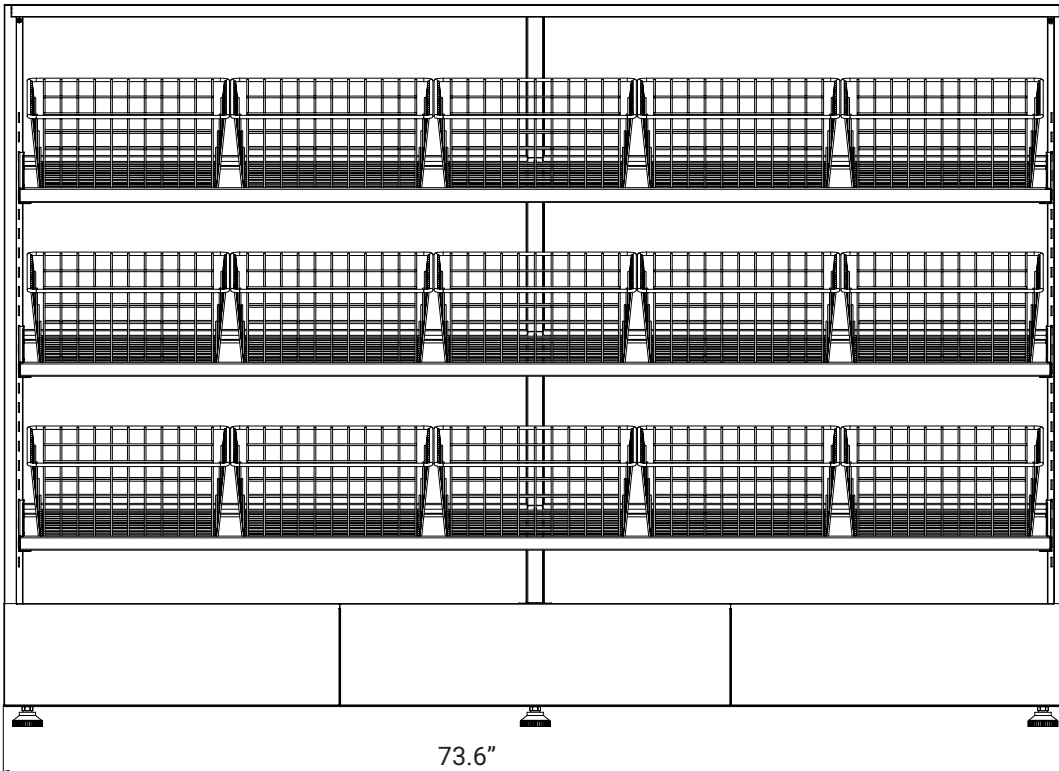

Technical Specs

Dimensions & Weight

Length	73.5 in.
Width	22 in.
Height	50 in.
Weight	250 lbs.
Interior Height	20.9 in.
Interior Depth	73 in.
Interior Width	40.9 in.

Features & Materials

Gross Cubic Feet	34.9
Net Cubic Feet	11.4
Number of Tiers	3
Number of Baskets	15
Basket Capacity	5.3 lbs.
Basket Material Type	PVC Coated Steel Wire
Glass Type	Tempered
Exterior Material	Glass and Painted Steel
Interior Material	Glass and Painted Steel
Number of Legs	4
Legs Material	Polypropylene
Legs Adjustable	Yes, .79 in.
Interior Lights	LED
Interior Lights Location	Sides
Interior Lights Color	Yellow
Interior Lights Brightness	2700k
Color Finish	Black
Access	Open-Back Design

Electric & Certifications

Voltage	110
Wattage	6
Amps	0.1
Hertz	60
Phase	1
Plug Type	NEMA 5-15P
Power Cord Length	94.49 in.
Certifications	NSF Certified for Sanitation

Plan View

718-576-6342
info@koolmore.com

CERTIFICATIONS