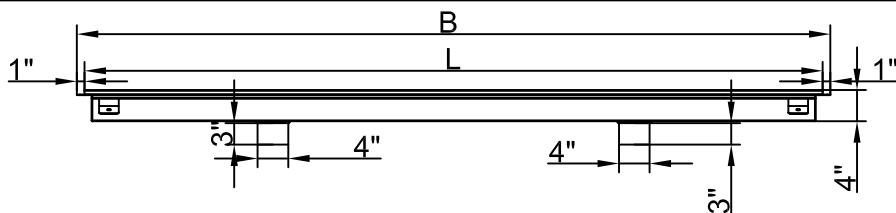

Floor Trough Assembly Instruction

Length between 24-84"

Length between 96-120"

Model	Size			
	W	L	A	B
KM-FTG-1224	12"	24"	14"	26"
KM-FTG-1230	12"	30"	14"	32"
KM-FTG-1236	12"	36"	14"	38"
KM-FTG-1242	12"	42"	14"	44"
KM-FTG-1248	12"	48"	14"	50"
KM-FTG-1254	12"	54"	14"	56"
KM-FTG-1260	12"	60"	14"	62"
KM-FTG-1272	12"	72"	14"	74"
KM-FTG-1284	12"	84"	14"	86"
KM-FTG-1296	12"	96"	14"	98"
KM-FTG-12108	12"	108"	14"	110"
KM-FTG-12120	12"	120"	14"	122"

Model	Size			
	W	L	A	B
KM-FTG-1824	18"	24"	20"	26"
KM-FTG-1830	18"	30"	20"	32"
KM-FTG-1836	18"	36"	20"	38"
KM-FTG-1842	18"	42"	20"	44"
KM-FTG-1848	18"	48"	20"	50"
KM-FTG-1854	18"	54"	20"	56"
KM-FTG-1860	18"	60"	20"	62"
KM-FTG-1872	18"	72"	20"	74"
KM-FTG-1884	18"	84"	20"	86"
KM-FTG-1896	18"	96"	20"	98"
KM-FTG-18108	18"	108"	20"	110"
KM-FTG-18120	18"	120"	20"	122"

Model	Size			
	W	L	A	B
KM-FTG-2424	24"	24"	26"	26"
KM-FTG-2430	24"	30"	26"	32"
KM-FTG-2436	24"	36"	26"	38"
KM-FTG-2442	24"	42"	26"	44"
KM-FTG-2448	24"	48"	26"	50"
KM-FTG-2454	24"	54"	26"	56"
KM-FTG-2460	24"	60"	26"	62"
KM-FTG-2472	24"	72"	26"	74"
KM-FTG-2484	24"	84"	26"	86"
KM-FTG-2496	24"	96"	26"	98"
KM-FTG-24108	24"	108"	26"	110"
KM-FTG-24120	24"	120"	26"	122"

Floor cut out length

Floor cut out width

Refer to the table above. The corresponding model will cut the floor with A and B sizes as indicated. The steps are kept 1 inch high and 2 inches wide. Embed the edge of the floor drain into the steps. Seal this 2-inch-wide step with cement and the installation is complete.