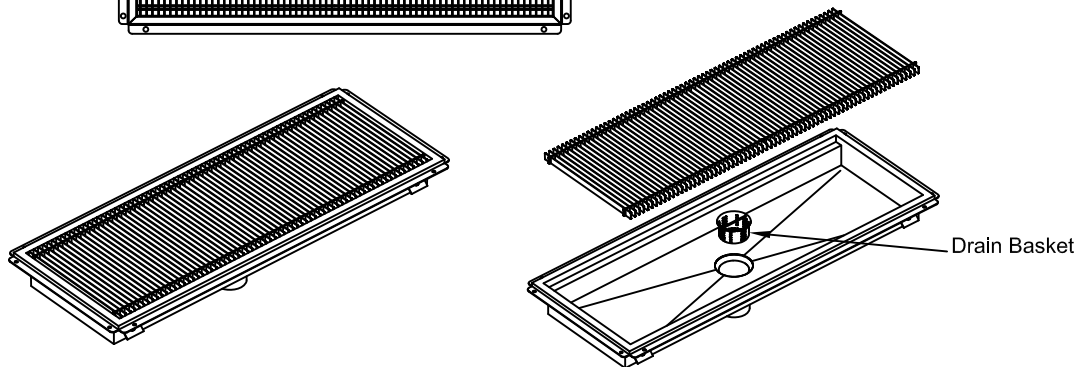

Floor Trough Assembly Instruction

Length between 24-84"

Length between 96-120"

Model	Size			
	W	L	A	B
KM-FTG-1224	12"	24"	14"	26"
KM-FTG-1230	12"	30"	14"	32"
KM-FTG-1236	12"	36"	14"	38"
KM-FTG-1242	12"	42"	14"	44"
KM-FTG-1248	12"	48"	14"	50"
KM-FTG-1254	12"	54"	14"	56"
KM-FTG-1260	12"	60"	14"	62"
KM-FTG-1272	12"	72"	14"	74"
KM-FTG-1284	12"	84"	14"	86"
KM-FTG-1296	12"	96"	14"	98"
KM-FTG-12108	12"	108"	14"	110"
KM-FTG-12120	12"	120"	14"	122"

Model	Size			
	W	L	A	B
KM-FTG-1824	18"	24"	20"	26"
KM-FTG-1830	18"	30"	20"	32"
KM-FTG-1836	18"	36"	20"	38"
KM-FTG-1842	18"	42"	20"	44"
KM-FTG-1848	18"	48"	20"	50"
KM-FTG-1854	18"	54"	20"	56"
KM-FTG-1860	18"	60"	20"	62"
KM-FTG-1872	18"	72"	20"	74"
KM-FTG-1884	18"	84"	20"	86"
KM-FTG-1896	18"	96"	20"	98"
KM-FTG-18108	18"	108"	20"	110"
KM-FTG-18120	18"	120"	20"	122"

Floor cut out length

Floor cut out width

Refer to the table above. The corresponding model will cut the floor with A and B sizes as indicated. The steps are kept 1 inch high and 2 inches wide. Embed the edge of the floor drain into the steps. Seal this 2-inch-wide step with cement and the installation is complete.