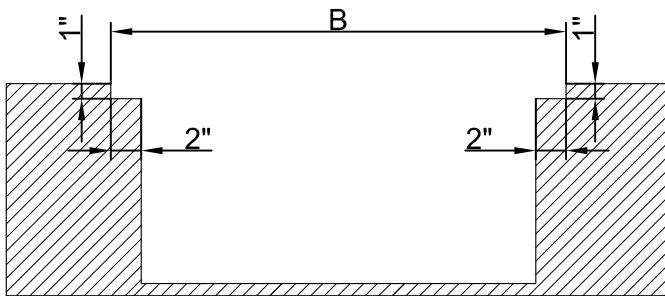

Floor Trough Assembly Instruction

Length between 24-84"

Length between 96-120"

Model	Size			
	W	L	A	B
KM-FTG-1224	12"	24"	14"	26"
KM-FTG-1230	12"	30"	14"	32"
KM-FTG-1236	12"	36"	14"	38"
KM-FTG-1242	12"	42"	14"	44"
KM-FTG-1248	12"	48"	14"	50"
KM-FTG-1254	12"	54"	14"	56"
KM-FTG-1260	12"	60"	14"	62"
KM-FTG-1272	12"	72"	14"	74"
KM-FTG-1284	12"	84"	14"	86"
KM-FTG-1296	12"	96"	14"	98"
KM-FTG-12108	12"	108"	14"	110"
KM-FTG-12120	12"	120"	14"	122"

Model	Size			
	W	L	A	B
KM-FTG-1824	18"	24"	20"	26"
KM-FTG-1830	18"	30"	20"	32"
KM-FTG-1836	18"	36"	20"	38"
KM-FTG-1842	18"	42"	20"	44"
KM-FTG-1848	18"	48"	20"	50"
KM-FTG-1854	18"	54"	20"	56"
KM-FTG-1860	18"	60"	20"	62"
KM-FTG-1872	18"	72"	20"	74"
KM-FTG-1884	18"	84"	20"	86"
KM-FTG-1896	18"	96"	20"	98"
KM-FTG-18108	18"	108"	20"	110"
KM-FTG-18120	18"	120"	20"	122"

Model	Size			
	W	L	A	B
KM-FTG-2424	24"	24"	26"	26"
KM-FTG-2430	24"	30"	26"	32"
KM-FTG-2436	24"	36"	26"	38"
KM-FTG-2442	24"	42"	26"	44"
KM-FTG-2448	24"	48"	26"	50"
KM-FTG-2454	24"	54"	26"	56"
KM-FTG-2460	24"	60"	26"	62"
KM-FTG-2472	24"	72"	26"	74"
KM-FTG-2484	24"	84"	26"	86"
KM-FTG-2496	24"	96"	26"	98"
KM-FTG-24108	24"	108"	26"	110"
KM-FTG-24120	24"	120"	26"	122"

Floor cut out length

Floor cut out width

Refer to the table above. The corresponding model will cut the floor with A and B sizes as indicated. The steps are kept 1 inch high and 2 inches wide. Embed the edge of the floor drain into the steps. Seal this 2-inch-wide step with cement and the installation is complete.