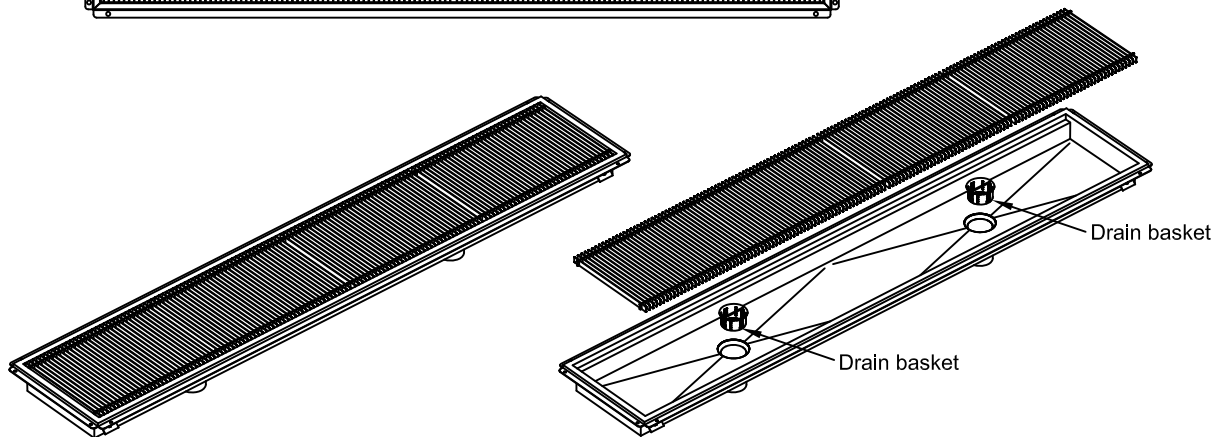

Floor Trough Assembly Instruction

Length between 24-84"

Length between 96-120"

Model	Size			
	W	L	A	B
KM-FTG-1224	12"	24"	14"	26"
KM-FTG-1230	12"	30"	14"	32"
KM-FTG-1236	12"	36"	14"	38"
KM-FTG-1242	12"	42"	14"	44"
KM-FTG-1248	12"	48"	14"	50"
KM-FTG-1254	12"	54"	14"	56"
KM-FTG-1260	12"	60"	14"	62"
KM-FTG-1272	12"	72"	14"	74"
KM-FTG-1284	12"	84"	14"	86"
KM-FTG-1296	12"	96"	14"	98"
KM-FTG-12108	12"	108"	14"	110"
KM-FTG-12120	12"	120"	14"	122"

Model	Size			
	W	L	A	B
KM-FTG-1824	18"	24"	20"	26"
KM-FTG-1830	18"	30"	20"	32"
KM-FTG-1836	18"	36"	20"	38"
KM-FTG-1842	18"	42"	20"	44"
KM-FTG-1848	18"	48"	20"	50"
KM-FTG-1854	18"	54"	20"	56"
KM-FTG-1860	18"	60"	20"	62"
KM-FTG-1872	18"	72"	20"	74"
KM-FTG-1884	18"	84"	20"	86"
KM-FTG-1896	18"	96"	20"	98"
KM-FTG-18108	18"	108"	20"	110"
KM-FTG-18120	18"	120"	20"	122"

Floor cut out length

Floor cut out width

Refer to the table above. The corresponding model will cut the floor with A and B sizes as indicated. The steps are kept 1 inch high and 2 inches wide. Embed the edge of the floor drain into the steps. Seal this 2-inch-wide step with cement and the installation is complete.