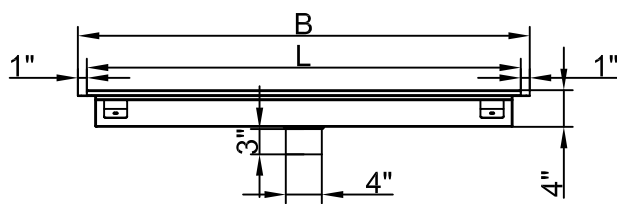

Floor Trough Assembly Instruction

Length between 24-84"

Length between 96-120"

Model	Size			
	W	L	A	B
KM-FTG-1224	12"	24"	14"	26"
KM-FTG-1230	12"	30"	14"	32"
KM-FTG-1236	12"	36"	14"	38"
KM-FTG-1242	12"	42"	14"	44"
KM-FTG-1248	12"	48"	14"	50"
KM-FTG-1254	12"	54"	14"	56"
KM-FTG-1260	12"	60"	14"	62"
KM-FTG-1272	12"	72"	14"	74"
KM-FTG-1284	12"	84"	14"	86"
KM-FTG-1296	12"	96"	14"	98"
KM-FTG-12108	12"	108"	14"	110"
KM-FTG-12120	12"	120"	14"	122"

Model	Size			
	W	L	A	B
KM-FTG-1824	18"	24"	20"	26"
KM-FTG-1830	18"	30"	20"	32"
KM-FTG-1836	18"	36"	20"	38"
KM-FTG-1842	18"	42"	20"	44"
KM-FTG-1848	18"	48"	20"	50"
KM-FTG-1854	18"	54"	20"	56"
KM-FTG-1860	18"	60"	20"	62"
KM-FTG-1872	18"	72"	20"	74"
KM-FTG-1884	18"	84"	20"	86"
KM-FTG-1896	18"	96"	20"	98"
KM-FTG-18108	18"	108"	20"	110"
KM-FTG-18120	18"	120"	20"	122"

Model	Size			
	W	L	A	B
KM-FTG-2424	24"	24"	26"	26"
KM-FTG-2430	24"	30"	26"	32"
KM-FTG-2436	24"	36"	26"	38"
KM-FTG-2442	24"	42"	26"	44"
KM-FTG-2448	24"	48"	26"	50"
KM-FTG-2454	24"	54"	26"	56"
KM-FTG-2460	24"	60"	26"	62"
KM-FTG-2472	24"	72"	26"	74"
KM-FTG-2484	24"	84"	26"	86"
KM-FTG-2496	24"	96"	26"	98"
KM-FTG-24108	24"	108"	26"	110"
KM-FTG-24120	24"	120"	26"	122"

Floor cut out length

Floor cut out width

Refer to the table above. The corresponding model will cut the floor with A and B sizes as indicated. The steps are kept 1 inch high and 2 inches wide. Embed the edge of the floor drain into the steps. Seal this 2-inch-wide step with cement and the installation is complete.