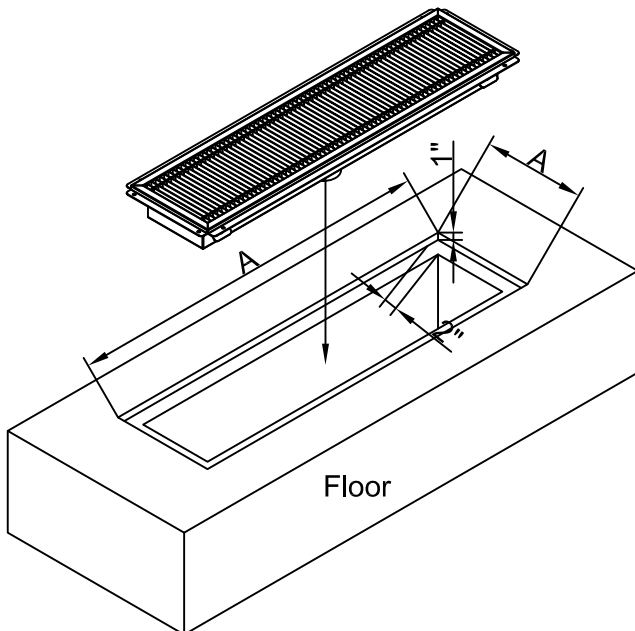

Floor Trough Assembly Instruction

Length between 24-84"

Length between 96-120"

Model	Size			
	W	L	A	B
KM-FTG-1224	12"	24"	14"	26"
KM-FTG-1230	12"	30"	14"	32"
KM-FTG-1236	12"	36"	14"	38"
KM-FTG-1242	12"	42"	14"	44"
KM-FTG-1248	12"	48"	14"	50"
KM-FTG-1254	12"	54"	14"	56"
KM-FTG-1260	12"	60"	14"	62"
KM-FTG-1272	12"	72"	14"	74"
KM-FTG-1284	12"	84"	14"	86"
KM-FTG-1296	12"	96"	14"	98"
KM-FTG-12108	12"	108"	14"	110"
KM-FTG-12120	12"	120"	14"	122"

Model	Size			
	W	L	A	B
KM-FTG-1824	18"	24"	20"	26"
KM-FTG-1830	18"	30"	20"	32"
KM-FTG-1836	18"	36"	20"	38"
KM-FTG-1842	18"	42"	20"	44"
KM-FTG-1848	18"	48"	20"	50"
KM-FTG-1854	18"	54"	20"	56"
KM-FTG-1860	18"	60"	20"	62"
KM-FTG-1872	18"	72"	20"	74"
KM-FTG-1884	18"	84"	20"	86"
KM-FTG-1896	18"	96"	20"	98"
KM-FTG-18108	18"	108"	20"	110"
KM-FTG-18120	18"	120"	20"	122"

Model	Size			
	W	L	A	B
KM-FTG-2424	24"	24"	26"	26"
KM-FTG-2430	24"	30"	26"	32"
KM-FTG-2436	24"	36"	26"	38"
KM-FTG-2442	24"	42"	26"	44"
KM-FTG-2448	24"	48"	26"	50"
KM-FTG-2454	24"	54"	26"	56"
KM-FTG-2460	24"	60"	26"	62"
KM-FTG-2472	24"	72"	26"	74"
KM-FTG-2484	24"	84"	26"	86"
KM-FTG-2496	24"	96"	26"	98"
KM-FTG-24108	24"	108"	26"	110"
KM-FTG-24120	24"	120"	26"	122"

Floor cut out length

Floor cut out width

Refer to the table above. The corresponding model will cut the floor with A and B sizes as indicated. The steps are kept 1 inch high and 2 inches wide. Embed the edge of the floor drain into the steps. Seal this 2-inch-wide step with cement and the installation is complete.