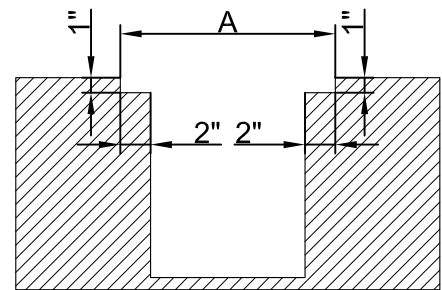

Floor Trough Assembly Instruction

Length between 24-84"

Length between 96-120"

Model	Size			
	W	L	A	B
KM-FTG-1224	12"	24"	14"	26"
KM-FTG-1230	12"	30"	14"	32"
KM-FTG-1236	12"	36"	14"	38"
KM-FTG-1242	12"	42"	14"	44"
KM-FTG-1248	12"	48"	14"	50"
KM-FTG-1254	12"	54"	14"	56"
KM-FTG-1260	12"	60"	14"	62"
KM-FTG-1272	12"	72"	14"	74"
KM-FTG-1284	12"	84"	14"	86"
KM-FTG-1296	12"	96"	14"	98"
KM-FTG-12108	12"	108"	14"	110"
KM-FTG-12120	12"	120"	14"	122"

Model	Size			
	W	L	A	B
KM-FTG-1824	18"	24"	20"	26"
KM-FTG-1830	18"	30"	20"	32"
KM-FTG-1836	18"	36"	20"	38"
KM-FTG-1842	18"	42"	20"	44"
KM-FTG-1848	18"	48"	20"	50"
KM-FTG-1854	18"	54"	20"	56"
KM-FTG-1860	18"	60"	20"	62"
KM-FTG-1872	18"	72"	20"	74"
KM-FTG-1884	18"	84"	20"	86"
KM-FTG-1896	18"	96"	20"	98"
KM-FTG-18108	18"	108"	20"	110"
KM-FTG-18120	18"	120"	20"	122"

Model	Size			
	W	L	A	B
KM-FTG-2424	24"	24"	26"	26"
KM-FTG-2430	24"	30"	26"	32"
KM-FTG-2436	24"	36"	26"	38"
KM-FTG-2442	24"	42"	26"	44"
KM-FTG-2448	24"	48"	26"	50"
KM-FTG-2454	24"	54"	26"	56"
KM-FTG-2460	24"	60"	26"	62"
KM-FTG-2472	24"	72"	26"	74"
KM-FTG-2484	24"	84"	26"	86"
KM-FTG-2496	24"	96"	26"	98"
KM-FTG-24108	24"	108"	26"	110"
KM-FTG-24120	24"	120"	26"	122"

Floor cut out length

Floor cut out width

Refer to the table above. The corresponding model will cut the floor with A and B sizes as indicated. The steps are kept 1 inch high and 2 inches wide. Embed the edge of the floor drain into the steps. Seal this 2-inch-wide step with cement and the installation is complete.