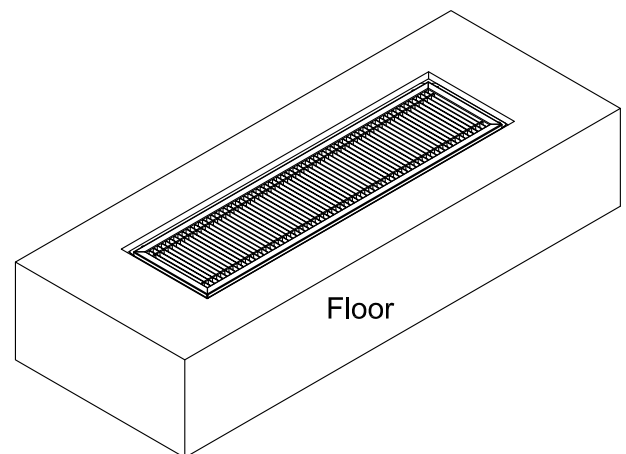

Floor Trough Assembly Instruction

Length between 24-84"

Length between 96-120"

Model	Size			
	W	L	A	B
KM-FTG-1224	12"	24"	14"	26"
KM-FTG-1230	12"	30"	14"	32"
KM-FTG-1236	12"	36"	14"	38"
KM-FTG-1242	12"	42"	14"	44"
KM-FTG-1248	12"	48"	14"	50"
KM-FTG-1254	12"	54"	14"	56"
KM-FTG-1260	12"	60"	14"	62"
KM-FTG-1272	12"	72"	14"	74"
KM-FTG-1284	12"	84"	14"	86"
KM-FTG-1296	12"	96"	14"	98"
KM-FTG-12108	12"	108"	14"	110"
KM-FTG-12120	12"	120"	14"	122"

Model	Size			
	W	L	A	B
KM-FTG-1824	18"	24"	20"	26"
KM-FTG-1830	18"	30"	20"	32"
KM-FTG-1836	18"	36"	20"	38"
KM-FTG-1842	18"	42"	20"	44"
KM-FTG-1848	18"	48"	20"	50"
KM-FTG-1854	18"	54"	20"	56"
KM-FTG-1860	18"	60"	20"	62"
KM-FTG-1872	18"	72"	20"	74"
KM-FTG-1884	18"	84"	20"	86"
KM-FTG-1896	18"	96"	20"	98"
KM-FTG-18108	18"	108"	20"	110"
KM-FTG-18120	18"	120"	20"	122"

Model	Size			
	W	L	A	B
KM-FTG-2424	24"	24"	26"	26"
KM-FTG-2430	24"	30"	26"	32"
KM-FTG-2436	24"	36"	26"	38"
KM-FTG-2442	24"	42"	26"	44"
KM-FTG-2448	24"	48"	26"	50"
KM-FTG-2454	24"	54"	26"	56"
KM-FTG-2460	24"	60"	26"	62"
KM-FTG-2472	24"	72"	26"	74"
KM-FTG-2484	24"	84"	26"	86"
KM-FTG-2496	24"	96"	26"	98"
KM-FTG-24108	24"	108"	26"	110"
KM-FTG-24120	24"	120"	26"	122"

Floor cut out length

Floor cut out width

Refer to the table above. The corresponding model will cut the floor with A and B sizes as indicated. The steps are kept 1 inch high and 2 inches wide. Embed the edge of the floor drain into the steps. Seal this 2-inch-wide step with cement and the installation is complete.