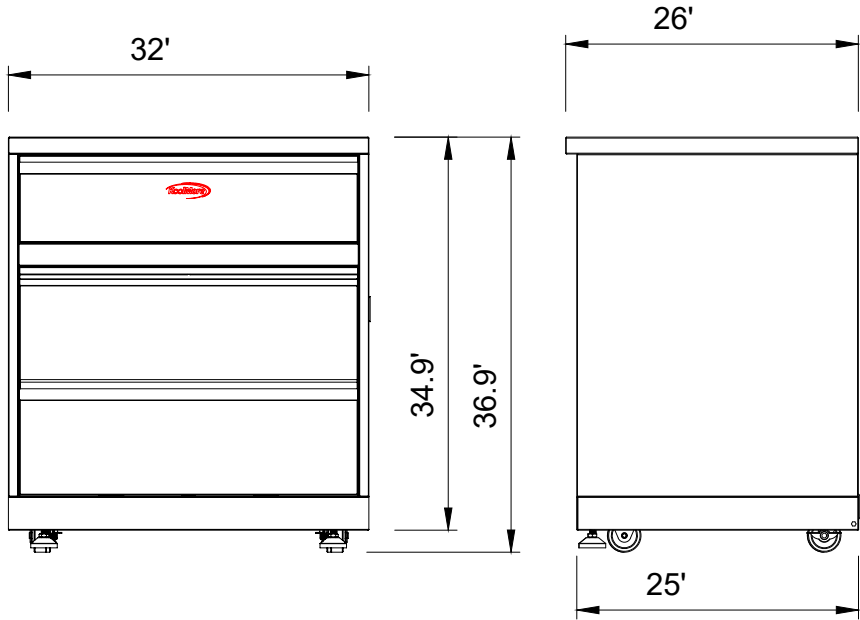

TECHNICAL SPECS

Dimensions

Length	32
Width	26
Height	37.9
Interior Depth	17.6

Features & Materials

Weight	107
Color	Stainless Steel
Exterior Material	304 Stainless Steel
Drawers	3
Casters	4

Plan View

718-576-6342
info@koolmore.com