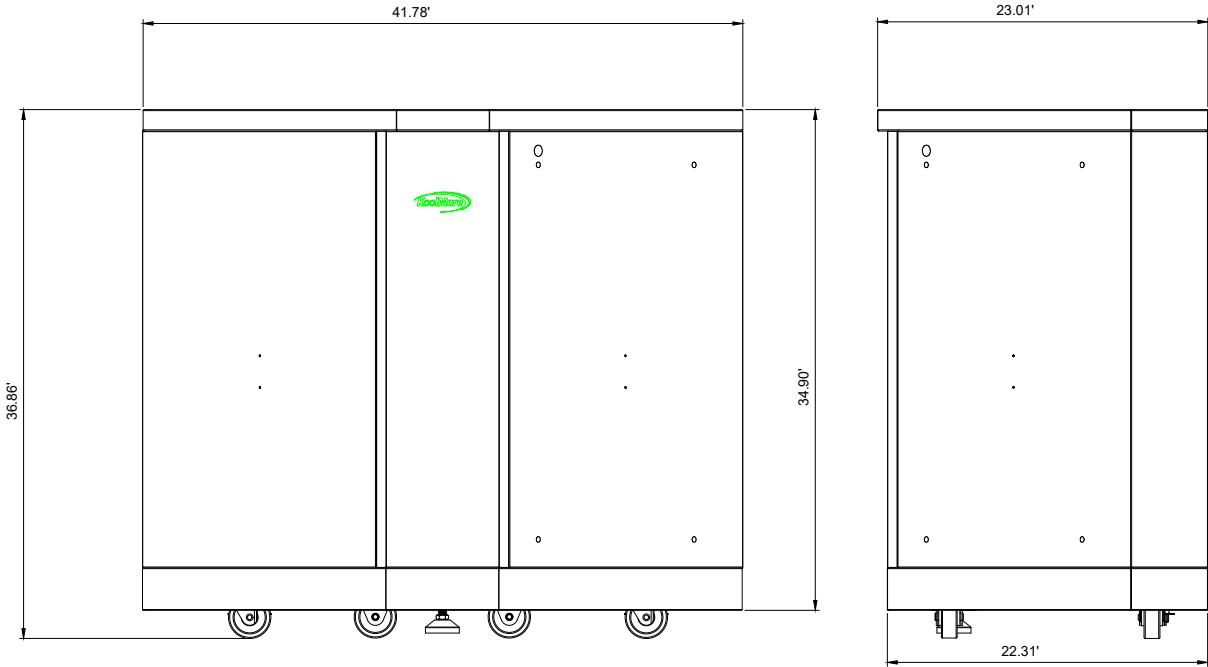

TECHNICAL SPECS

Dimensions

Length	26
Width	26
Height	37.9
Interior Depth	22.8

Features & Materials

Weight	55
Color	Stainless Steel
Exterior Material	304 Stainless Steel
Shelves	2
Casters	4

Plan View

718-576-6342
info@koolmore.com