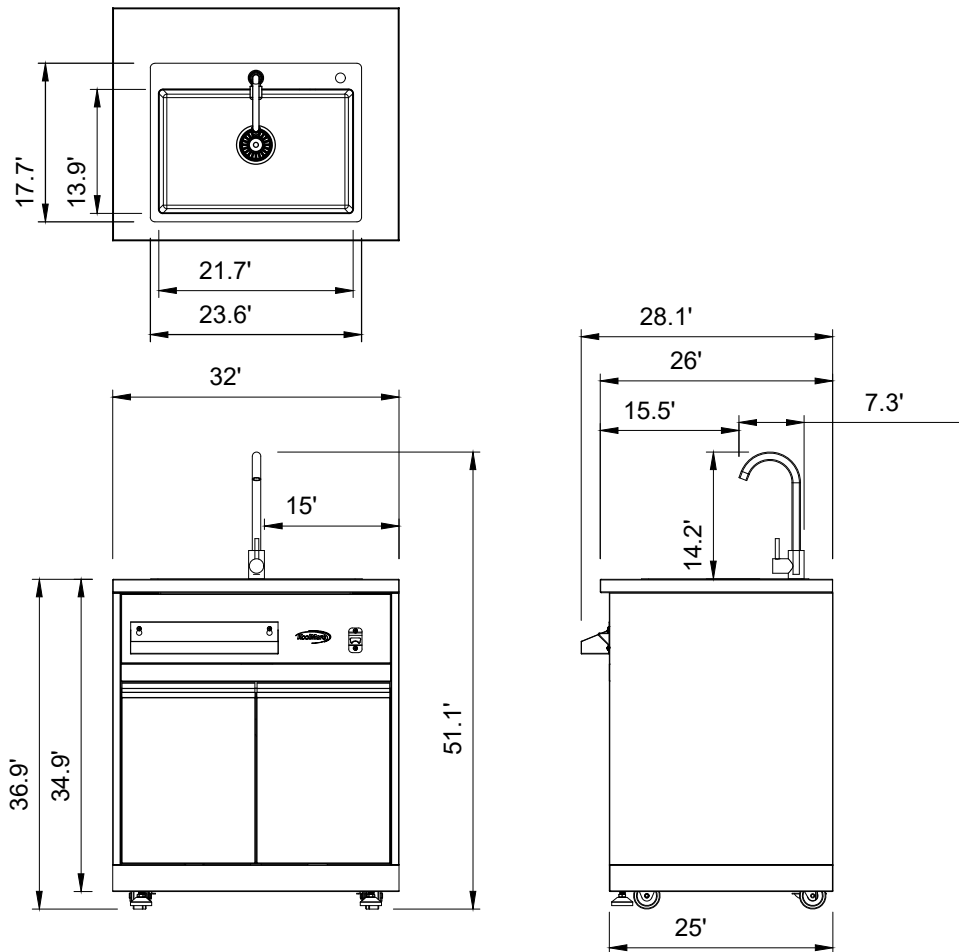

Technical Specs

Dimensions

Length	32
Width	26
Height	51.8
Weightlbs	115
Faucet Height	13.8

Features

Exterior Material	304 Stainless-Steel
Color Finish	Stainless-Steel
Feet Material	Galvanized Teel and Plastic
Gauge Of Stainless Steel	22
Faucet Material	Stainless-Steel and Copper

Plan View

718-576-6342
info@koolmore.com