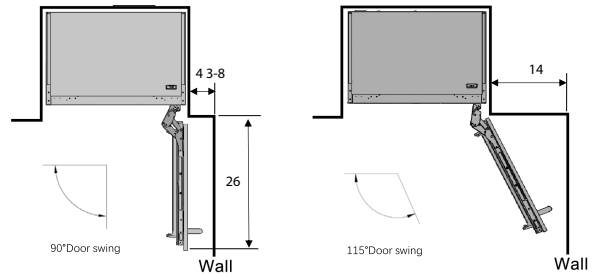

Technical Specs

Dimensions

Length	23.74
Width	23.31
Height	83.58
Weight Lbs	300
Interior Width	17.91
Interior Depth	18.9
Interior Height	67.32
Depth Less Door	21 7/8
Depth With Door Open 90 Degrees	51
Panel Dimensions	23.74x.75x79.92

Capacity

Gross Cubic Feet	12.5
Net Cubic Feet	12.5
Number Of Shelves	3
Individual Shelf Capacity	55 lbs.
Number Of Drawers	4

Features & Materials

Defrost Type	Frost Free
Cooling Unit Type	Automatic
Refrigerant Type	R-600a
Compressor Location	Bottom
Control Type	Digital
Control Location	Center of Interior
Thermostat Type	Digital
Temperature Range	30-46 F
Ambient Temperature Range	50-109 F
Number Of Doors	1
Door Style	Swing
Reversible Door S	Yes
Self Closing Door	No
Hinge Location	Right Side Top and Bottom
Shelf Material Type	Glass
Shelves Adjustable	Yes
Drawer Slide Type	Soft Close
Interior Drawer Material	Plastic + Metal trim
Interior Lights	LED
Ice Type	No
Ice Production Per Day Lb	N/A
Ice Storage Capacity Lb	N/A
Sabbath Mode	Yes
Noise	41dB
Door Ajar Alarm	Yes
Ambient Temp Alarm	No
Exterior Material	VCM
Interior Material	PS
Color Finish	White
Interior Color	White
Handle Included	No
Number Of Feet	4
Legs Adjustable	Yes, .25-1.5 in.
Casters	4
Feature One	Build-in
Feature Two	Total No Frost
Feature Three	Water dispenser
Feature Four	83.5 in. height
Feature Five	Panel ready
Feature Six	Super cooling

Electric & Certifications

Amps	2
Horsepower	1
Hertz	60
Phase	2
Voltage	110
Wattage	160
Plug Type	NEMA 5-15P
Power Cord Length	90
Certifications	ETL Listed for Safety and AB100

Plan View

CERTIFICATIONS