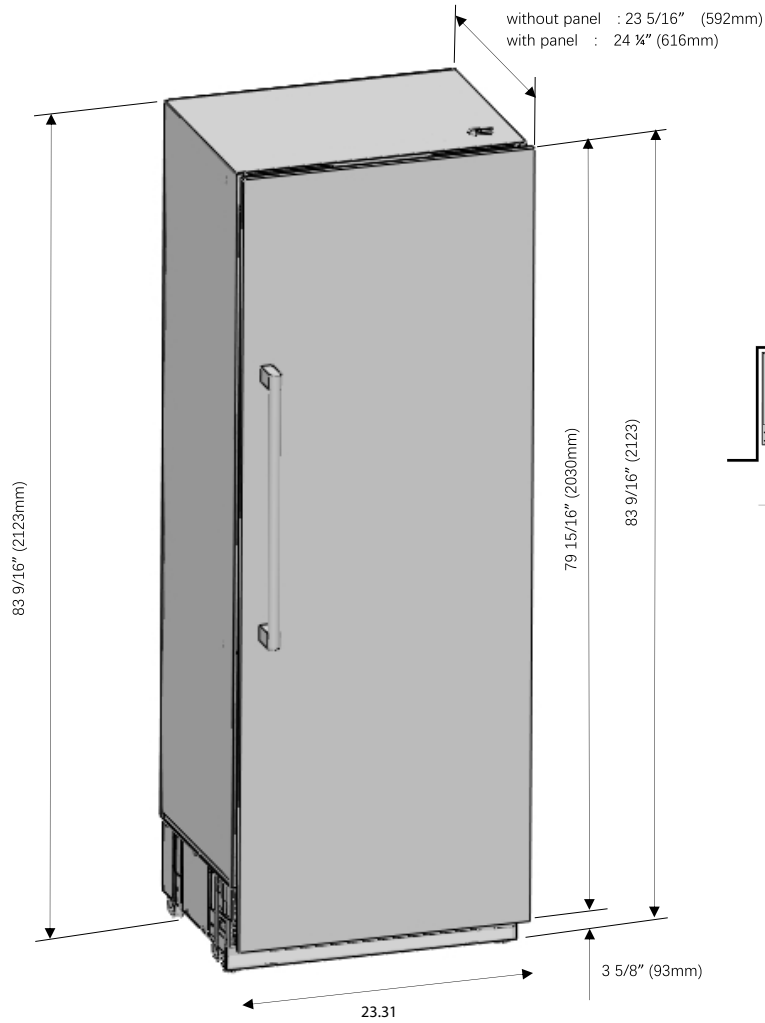

Technical Specs

Dimensions

Length	23.74
Width	23.31
Height	83.58
Weight Lbs	300
Interior Width	17.91
Interior Depth	18.9
Interior Height	67.32
Depth Less Door	21 7/8
Depth With Door Open 90 Degrees	51
Panel Dimensions	23.74x.75x79.92

Capacity

Gross Cubic Feet	12.5
Net Cubic Feet	12.5
Number Of Shelves	3
Individual Shelf Capacity	55 lbs.
Number Of Drawers	4

Features & Materials

Defrost Type	Frost Free
Cooling Unit Type	Automatic
Refrigerant Type	R-600a
Compressor Location	Bottom
Control Type	Digital
Control Location	Center of Interior
Thermostat Type	Digital
Temperature Range	30-46 F
Ambient Temperature Range	50-109 F
Number Of Doors	1
Door Style	Swing
Reversible Door S	Yes
Self Closing Door	No
Hinge Location	Right Side Top and Bottom
Shelf Material Type	Glass
Shelves Adjustable	Yes
Drawer Slide Type	Soft Close
Interior Drawer Material	Plastic + Metal trim
Interior Lights	LED
Ice Type	No
Ice Production Per Day Lb	N/A
Ice Storage Capacity Lb	N/A
Sabbath Mode	Yes
Noise	41dB
Door Ajar Alarm	Yes
Ambient Temp Alarm	No
Exterior Material	VCM
Interior Material	PS
Color Finish	White
Interior Color	White
Handle Included	No
Number Of Feet	4
Legs Adjustable	Yes, .25-1.5 in.
Casters	4
Feature One	Build-in
Feature Two	Total No Frost
Feature Three	Water dispenser
Feature Four	83.5 in. height
Feature Five	Panel ready
Feature Six	Super cooling

Electric & Certifications

Amps	2
Horsepower	1
Hertz	60
Phase	2
Voltage	110
Wattage	160
Plug Type	NEMA 5-15P
Power Cord Length	90
Certifications	ETL Listed for Safety and AB100

Plan View

CERTIFICATIONS