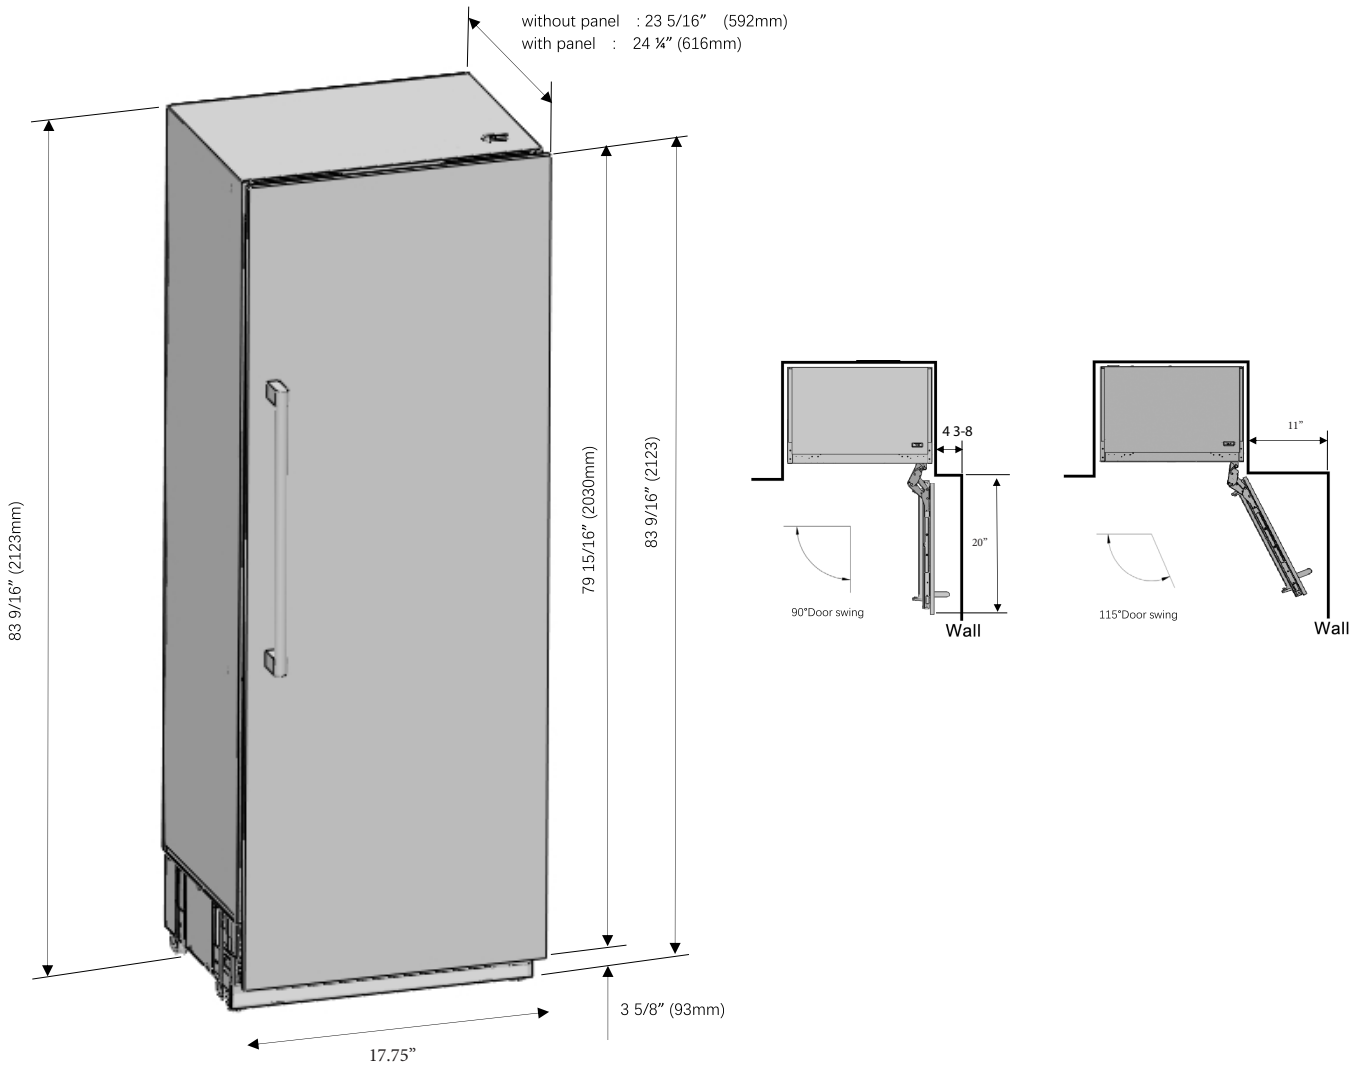

Technical Specs

Dimensions

Length	17.76
Width	23.31
Height	83.58
Weightlbs	210
Interior Depth	18.9
Interior Width	13.98
Interior Height	67.32
Depth Less Door	21.87
Depth With Door Open 90 Degrees	43.45
Panel Dimensions	17.76x.75x79.92
Power Cord Length	90

Capacity

Gross Cubic Feet	8.6
Net Cubic Feet	8.6
Individual Shelf Capacity	55 lbs.

Features & Materials

Door Style	Swing
Number Of Doors	1
Number Of Shelves	3
Defrost Type	Frost Free
Refrigerant Type	R-600a
Temperature Range	-11-7 F
Ambient Temperature Range	50-109 F
Casters	4
Interior Material	PS
Exterior Material	VCM
Shelf Material Type	Glass
Color Finish	White
Interior Color	White
Compressor Location	Bottom
Hinge Location	Left Side Top and Bottom
Cooling Unit Type	Automatic
Interior Lights	LED
Interior Lights Location	1 top + 2 side + 1 bottom drawer lights
Shelves Adjustable	Yes
Feature One	Build-in
Feature Two	Total No Frost
Feature Three	Automatic ice-maker
Feature Four	83.5 in. height
Feature Five	Panel ready
Feature Six	Super cooling

Electric & Certifications

Hertz	60
Phase	2
Wattage	160
Voltage	110
Amps	2
Plug Type	NEMA 5-15P
Certifications	ETL Listed for Safety and AB100

Plan View

CERTIFICATIONS