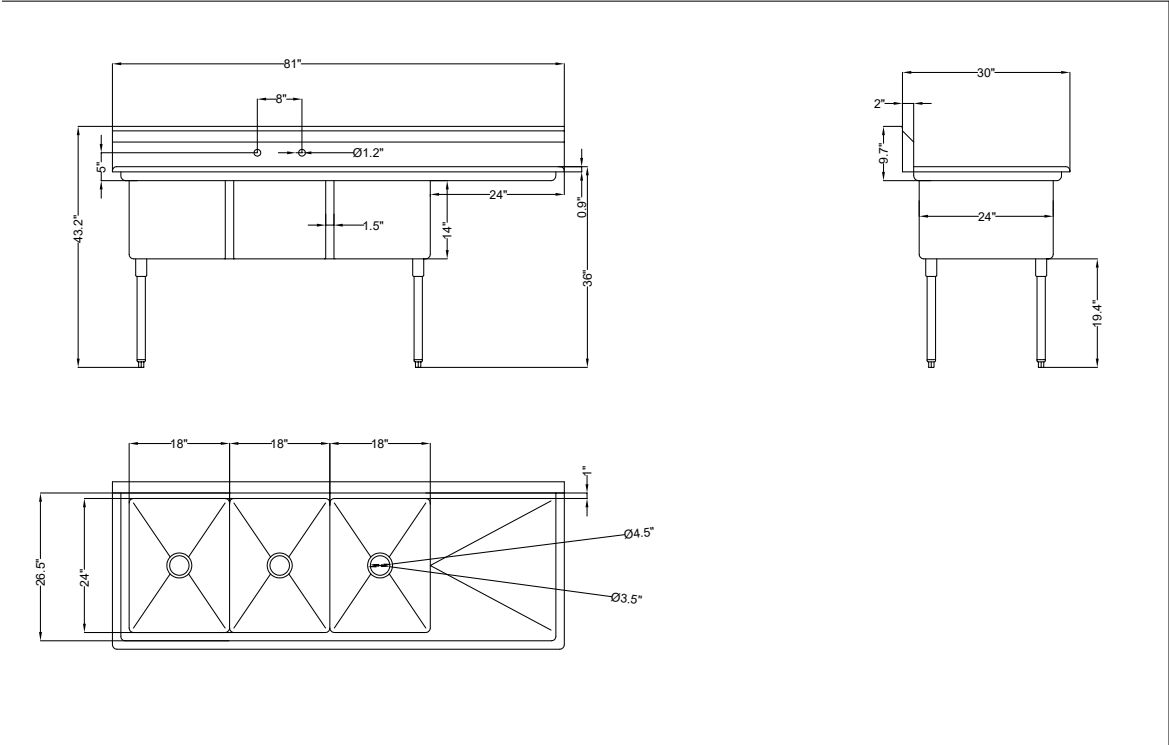

TECHNICAL SPECS

Dimensions

Length	81
Width	30
Height	43.2
Weight Lbs	91
DxWxH of bowl1	18x24x14
DxHxH of bowl2	18x24x14
DxHxH of bowl3	18x24x14
Space Between Basins	1.2
Height From Floor To Bottom Of Basin	19.44
Height From Floor To Top Of Basin	33.5
Legs Height	19.4
L Drainboard Length	NA
R Drainboard Length	24
Backsplash Size	9.7

Features & Materials

Exterior Material	304 Stainless-Steel
Color Finish	Stainless-Steel
Drain Included	Yes
Number Of Basins	3
Angle Of Downward Incline In Basin	2 Degrees
Angle Of Downward Incline Of Dashboard	6 Degrees
Legs Adjustable	1 in.
Feet Material	Plastic bullet feet
Gauge Of Stainless Steel	18
Certifications	NSF Certified for Sanitation

Plan View

706 Eastern Parkway STE 1G, Brooklyn NY 11213
718-576-6342
info@koolmore.com