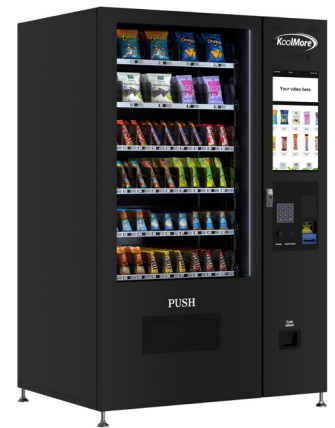

SPEC SHEET

KoolMore 50 in. 60-Slot Snack Vending Machine with 22-inch Touch Screen, Bill and Coin Acceptor in Black, Non-Refrigerated

Model: KM-VMNT-50-BC

FEATURES

- Metal Plate-Style Shelves (6)
- Classic Black Finish
- ADA Compliant and SGS Certified
- Expanded Operator Support
- 1-Year parts and Labor Warranty

CLOSE UP IMAGES

Technical Specs

Dimensions

Length	49.7
Width	30.4
Height	76.4
Interior Width	23.62
Interior Depth	28.35
Interior Height	50.39
Depth With Door Open 90 Degrees	65
Height To Top Of Door Hinge In	77.56
Weightlbs	579

Shelf Capacity

Number Of Shelves	6
Shelf Material Type	Metal Plate
Maximum Shelf Capacity	66.19 lbs.
Pull Out Tilt Shelves	Yes

Payment

Currency Accepted	USD
Bills Accepted	1.5.10.20.50.100
Accepts Coins	Yes
Coins Accepted	1.5.10.25.50 cent, 1USD
Credit Payment Systems	N/A