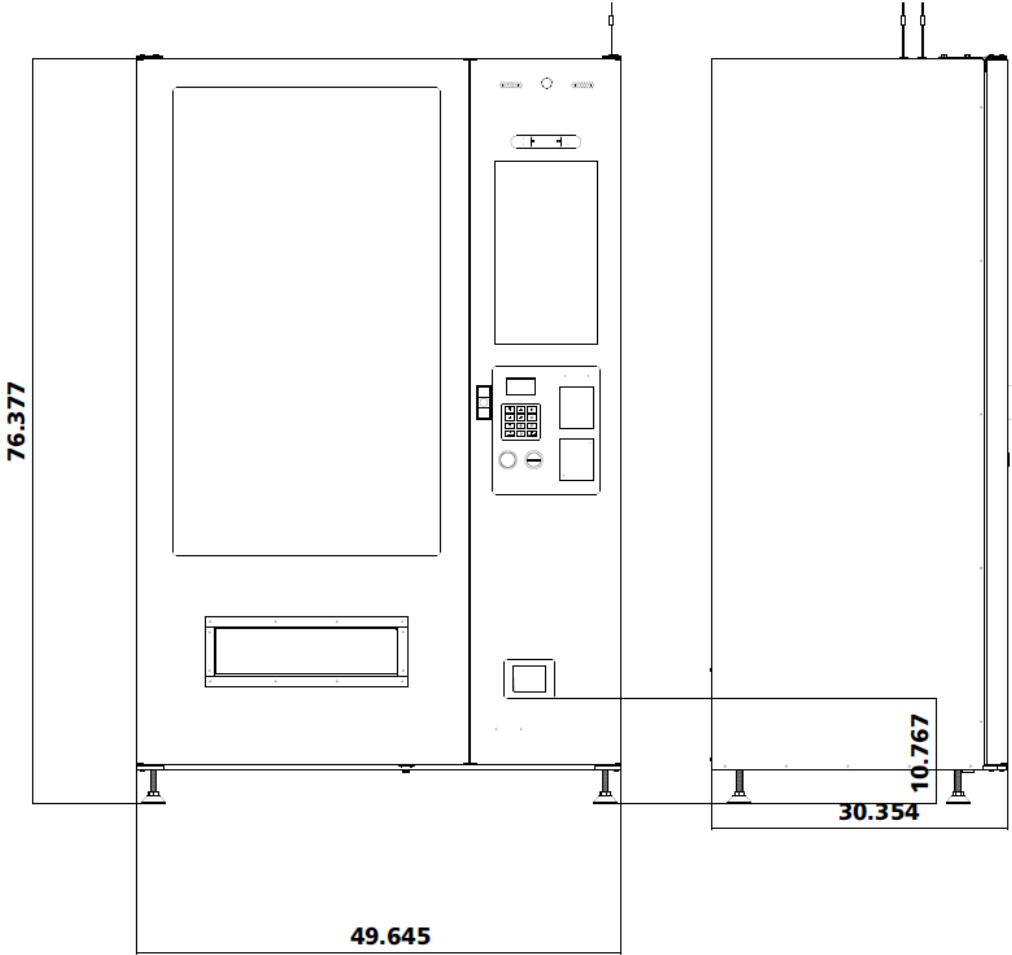

Technical Specs

Dimensions

Length	49.7
Width	30.4
Height	76.4
Interior Width	23.62
Interior Depth	28.35
Interior Height	50.39
Depth With Door Open 90 Degrees	65
Height To Top Of Door Hinge In	77.56
Weightlbs	579

Shelf Capacity

Number Of Shelves	6
Shelf Material Type	Metal Plate
Maximum Shelf Capacity	66.19 lbs.
Pull Out Tilt Shelves	Yes

Payment

Currency Accepted	USD
Bills Accepted	1.5.10.20.50.100
Accepts Coins	Yes
Coins Accepted	1.5.10.25.50 cent, 1USD
Credit Payment Systems	N/A

Features & Materials

Key Components Of Unit	no-cooling, 21.5inch touch screen mianboard, slot,
Cooling Unit Type	N/A
Defrost Type	N/A
Horsepower	0
Compressor Location	N/A
Control Type	Digital- Touchscreen
Ambient Temperature Range	14-122 F
Temperature Range	N/A
Door Style	Swing
Hinge Location	Top and Bottom
Number Of Selections	1-60
Anti Fogging Glass	N/A
Mechanism For Anti Fog	N/A
Screen Size	21.5 in.
Anti Theft Features	Yes
Drop Sensor	Yes
Data Logging	Yes
Option For Data Transfer Wired Wireless Usb	Wireless and USB
Operating System	Android system
Dual Zone	Yes
Self Diagnostic Errors Program	Yes
Money Back On Error	Yes
Adjustable Flex Tray	Yes
Pricing Display On Screen	Yes
Glass Window Width	29.64
Glass Window Height	48.8
Glass Type	Tempered Glass
Exterior Material	Cold-Rolled Metal
Interior Material	Aluminum
Color Finish	Black
Color Door Handles	Black
Interior Lights	LED
Interior Lights Location	Surrounding the Glass
Noise	N/A
Safety Lock	Yes, Thread Lock
Casters	no
Feet Material	Iron
Number Of Feet	4
Product Notes	Srial sizes included are 70 and 80mm

Electric & Certifications

Amps	3
Hertz	60
Phase	1
Voltage	110
Wattage	80
Plug Type	NEMA 5-15P
Power Cord Length	58.06
Certifications	ADA COMPLIANT, SGS

Plan View

CERTIFICATIONS

718-576-6342
info@koolmore.com