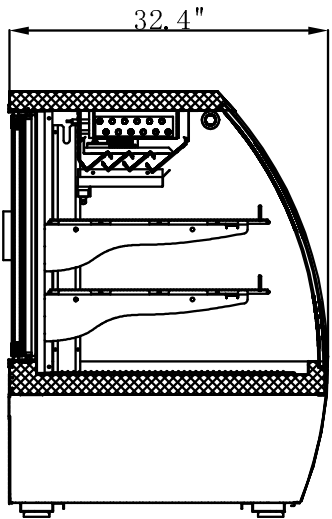

Plan View

CERTIFICATIONS

Intertek Intertek

This block contains two ETL certification logos. The first is labeled 'C-Listed US' and the second is labeled 'Certification Limited'. Both logos are associated with Intertek.

706 Eastern Parkway STE 1G, Brooklyn NY 11213
718-576-6342
info@koolmore.com