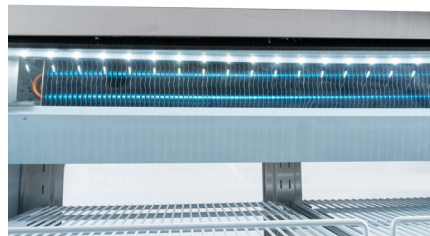

SPEC SHEET

KoolMore 82 in. Deli Display Refrigerator - 32 Cu Ft.

SKU: RD32C-SS

FEATURES

- Beautiful Curved Glass Display.
- Rust and corrosion resistant Stainless-Steel.
- Smooth sliding doors.
- Multi-tiered shelving.
- LED lighting.
- High humidity environment that helps preserve meat and deli freshness.

CLOSE UP IMAGES

TECHNICAL SPECS

Dimensions

Depth	82
Width	32.5
Height	42.8
Interior Depth	26.75
Interior Width	78
Interior Height	26.75
Shelf Width	"24.4 "
Shelf Depth	20.5
Depth Including Handles	32.5
Depth Excluding Handles	32.5
Depth Less Door	32.5
Depth With Door Open 90 Degrees	32.5
Power Cord Length	98.4