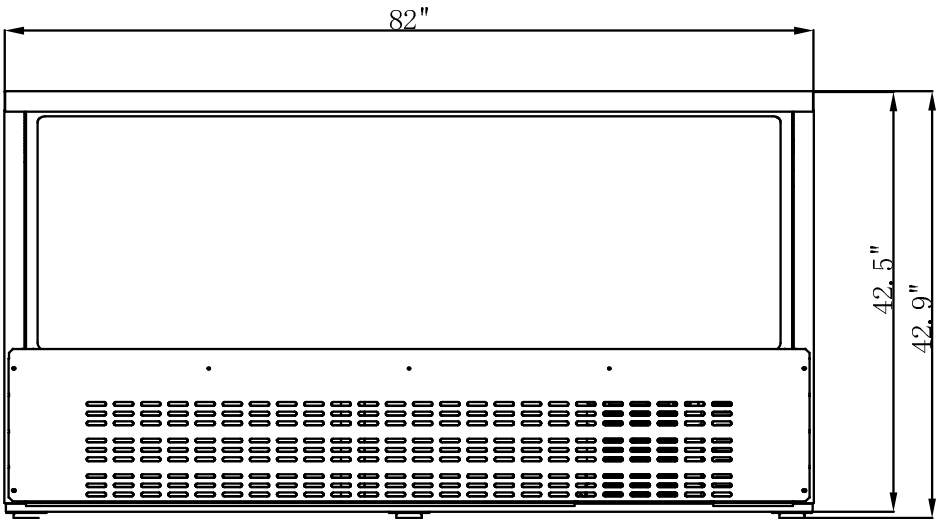

Plan View

CERTIFICATIONS

Intertek Intertek

This block contains two ETL certification logos. The first is labeled 'C-Listed US' and the second is labeled 'Certification Limited'. Both logos are associated with Intertek.

706 Eastern Parkway STE 1G, Brooklyn NY 11213
718-576-6342
info@koolmore.com