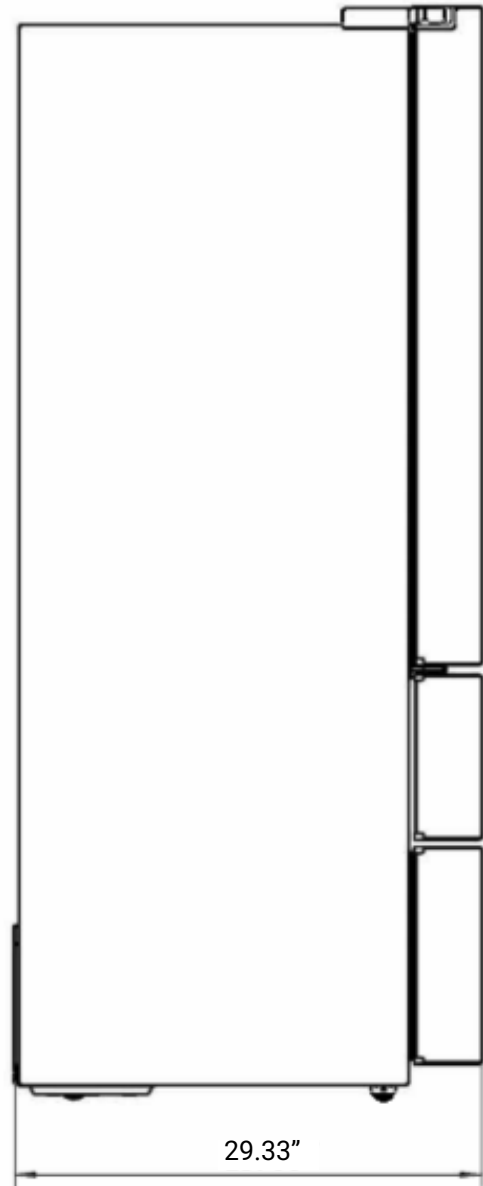

Plan View

718-576-6342
info@koolmore.com