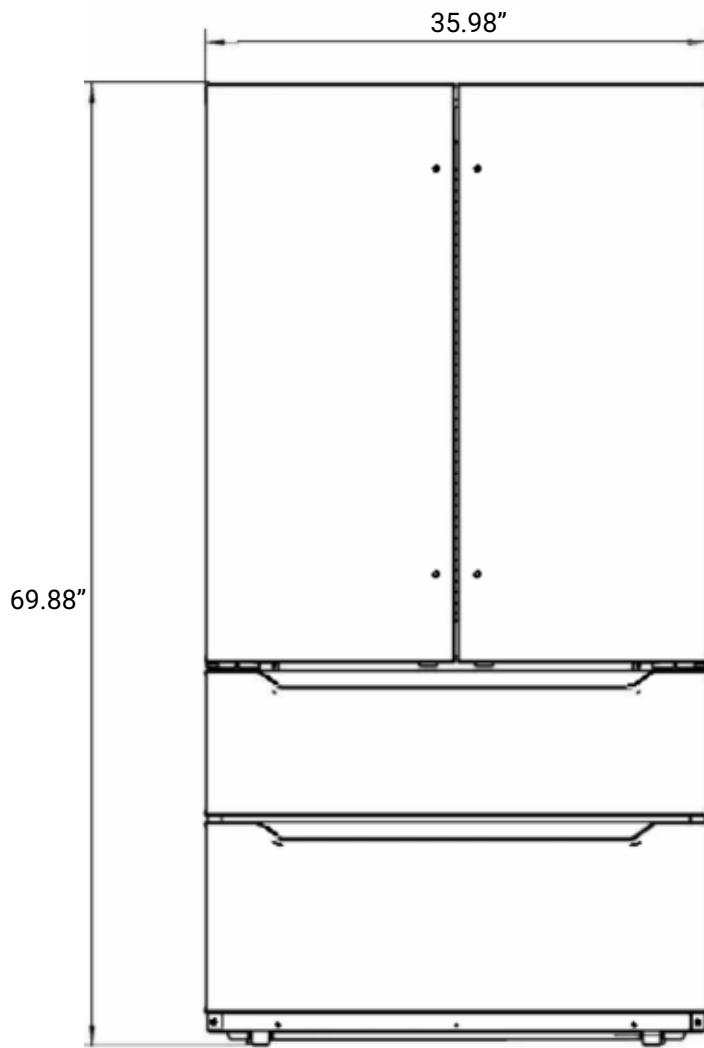

Plan View

718-576-6342
info@koolmore.com