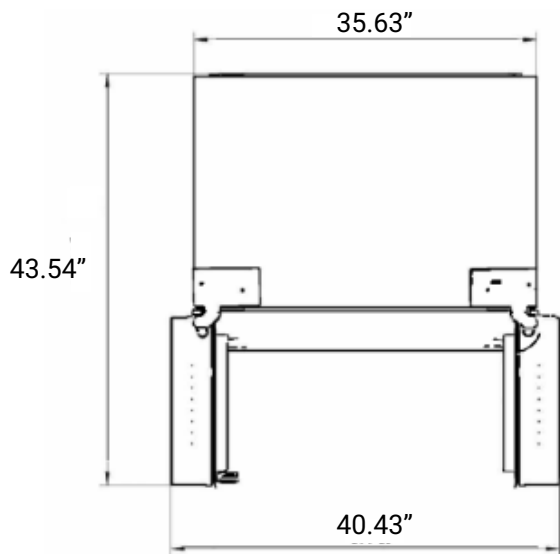

Plan View

718-576-6342
info@koolmore.com