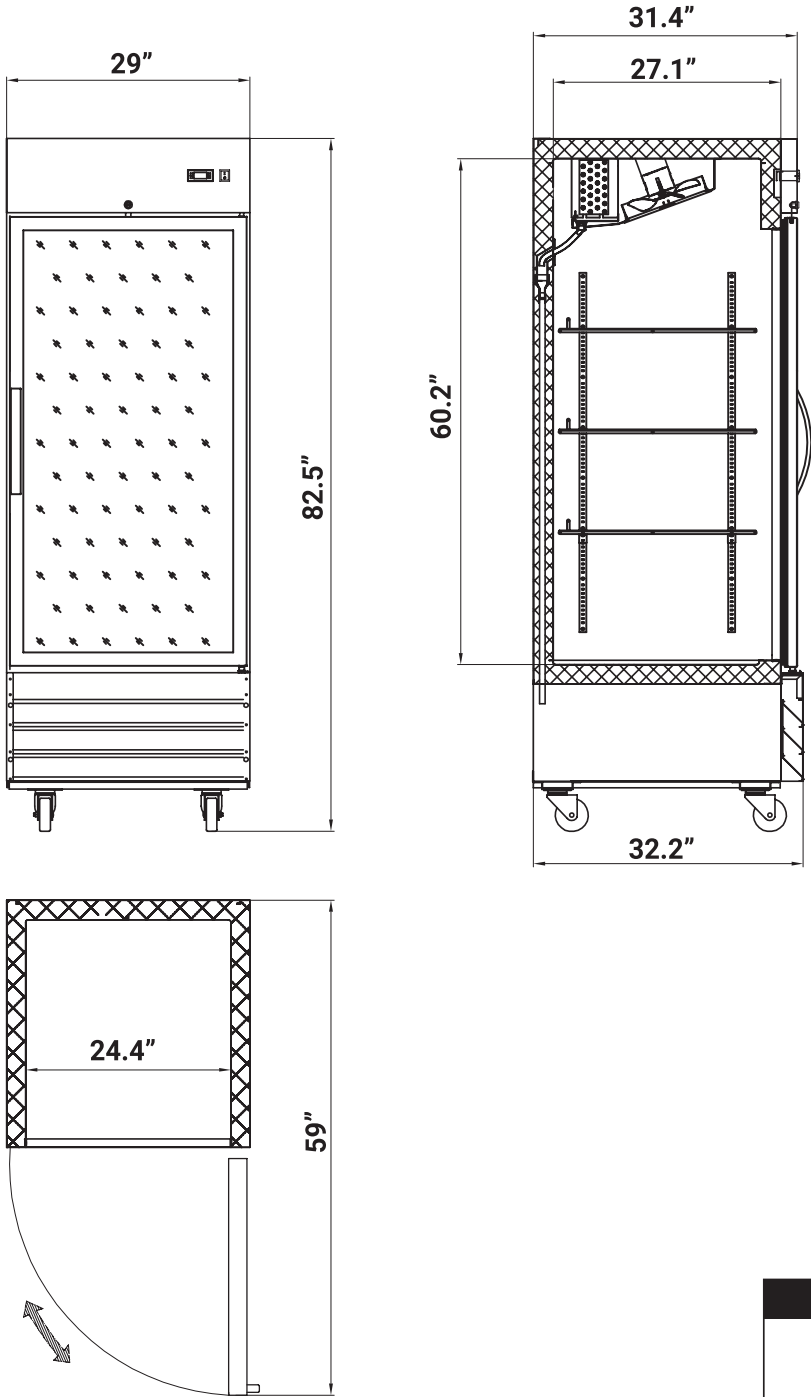

TECHNICAL SPECS

Dimensions

Depth	32.2
Width	29
Height	82.5
Interior Depth	27.1
Interior Width	24.4
Interior Height	51.6
Shelf Width	23.6
Shelf Depth	23.2
Depth Including Handles	33.4
Depth Excluding Handles	32.2
Depth Less Door	29.4
Depth With Door Open 90 Degrees	59
Power Cord Length	98.5

Capacity

Gross Cubic Feet	23.1
Net Capacity Cu. Ft.	20.6
Individual Shelf Capacity	88l bs.

Features & Material

Door Style	Swing
Number Of Doors	1
Number Of Shelves	3
Defrost Type	Automatic
Refrigerant Type	R-290
Temperature Control Type	External Digital
Ambient Temperature Range	90 F
Temperature Range	- 7 F~0 F
Casters	4
Light Type	LED
Shelf Material Type	Epoxy Coated
Interior Material	Stainless Steel 201
Exterior Material	Stainless Steel 304

Electric Data & Certifications

Amps	7.6
Phase	1
Plug Type	NEMA 5-15P
Voltage	115
Certifications	ETL Listed for Safety and Sanitation

Plan View

CERTIFICATIONS

ETL C-Listed US Intertek   ETL Intertek

706 Eastern Parkway STE 1G, Brooklyn NY 11213
718-576-6342
info@koolmore.com