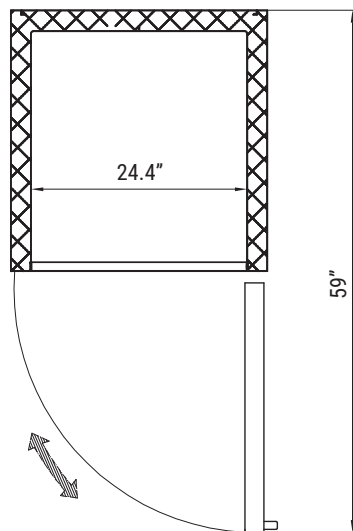

TECHNICAL SPECS

Dimensions

Depth	32.2
Width	29
Height	82.5
Interior Depth	27.1
Interior Width	24.4
Interior Height	51.6
Shelf Width	23.6
Shelf Depth	23.2
Depth Including Handles	32.2
Depth Excluding Handles	32.2
Depth Less Door	29.4
Depth With Door Open 90 Degrees	59
Power Cord Length	98.5

Capacity

Gross Cubic Feet	23.1
Net Capacity Cu. Ft.	20.6
Individual Shelf Capacity	88l bs.

Features & Material

Door Style	Swing
Number Of Doors	1
Number Of Shelves	3
Defrost Type	Automatic
Refrigerant Type	R-290
Temperature Control Type	External Digital
Ambient Temperature Range	100 F
Temperature Range	- 7 F~0 F
Casters	4
Light Type	Fluorescent Bulb
Shelf Material Type	Epoxy Coated
Interior Material	Stainless Steel 201
Exterior Material	Stainless Steel 304

Electric Data & Certifications

Amps	4.2
Phase	1
Plug Type	NEMA 5-15P
Voltage	115
Certifications	ETL Listed for Safety and Sanitation

Plan View

CERTIFICATIONS

706 Eastern Parkway STE 1G, Brooklyn NY 11213
718-576-6342
info@koolmore.com