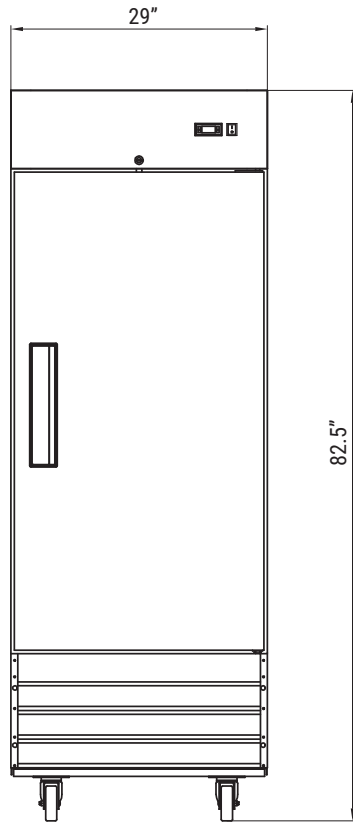

TECHNICAL SPECS

Dimensions

Depth	32.2
Width	29
Height	82.5
Interior Depth	27.1
Interior Width	24.4
Interior Height	51.6
Shelf Width	23.6
Shelf Depth	23.2
Depth Including Handles	32.2
Depth Excluding Handles	32.2
Depth Less Door	29.4
Depth With Door Open 90 Degrees	59
Power Cord Length	98.5

Capacity

Gross Cubic Feet	23.1
Net Capacity Cu. Ft.	20.6
Individual Shelf Capacity	88l bs.

Features & Material

Door Style	Swing
Number Of Doors	1
Number Of Shelves	3
Defrost Type	Automatic
Refrigerant Type	R-290
Temperature Control Type	External Digital
Ambient Temperature Range	100 F
Temperature Range	- 7 F~0 F
Casters	4
Light Type	Fluorescent Bulb
Shelf Material Type	Epoxy Coated
Interior Material	Stainless Steel 201
Exterior Material	Stainless Steel 304

Electric Data & Certifications

Amps	4.2
Phase	1
Plug Type	NEMA 5-15P
Voltage	115
Certifications	ETL Listed for Safety and Sanitation

Plan View

CERTIFICATIONS

706 Eastern Parkway STE 1G, Brooklyn NY 11213
718-576-6342
info@koolmore.com