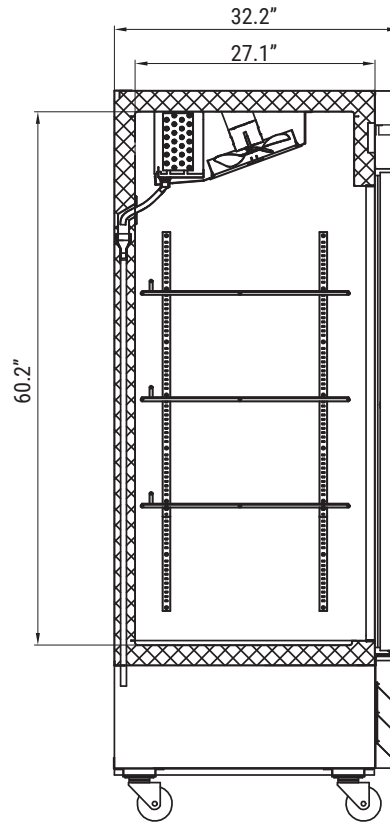

TECHNICAL SPECS

Dimensions

Depth	32.2
Width	29
Height	82.5
Interior Depth	27.1
Interior Width	24.4
Interior Height	51.6
Shelf Width	23.6
Shelf Depth	23.2
Depth Including Handles	32.2
Depth Excluding Handles	32.2
Depth Less Door	29.4
Depth With Door Open 90 Degrees	59
Power Cord Length	98.5

Capacity

Gross Cubic Feet	23.1
Net Capacity Cu. Ft.	20.6
Individual Shelf Capacity	88l bs.

Features & Material

Door Style	Swing
Number Of Doors	1
Number Of Shelves	3
Defrost Type	Automatic
Refrigerant Type	R-290
Temperature Control Type	External Digital
Ambient Temperature Range	100 F
Temperature Range	- 7 F~0 F
Casters	4
Light Type	Fluorescent Bulb
Shelf Material Type	Epoxy Coated
Interior Material	Stainless Steel 201
Exterior Material	Stainless Steel 304

Electric Data & Certifications

Amps	4.2
Phase	1
Plug Type	NEMA 5-15P
Voltage	115
Certifications	ETL Listed for Safety and Sanitation

Plan View

CERTIFICATIONS

706 Eastern Parkway STE 1G, Brooklyn NY 11213
718-576-6342
info@koolmore.com