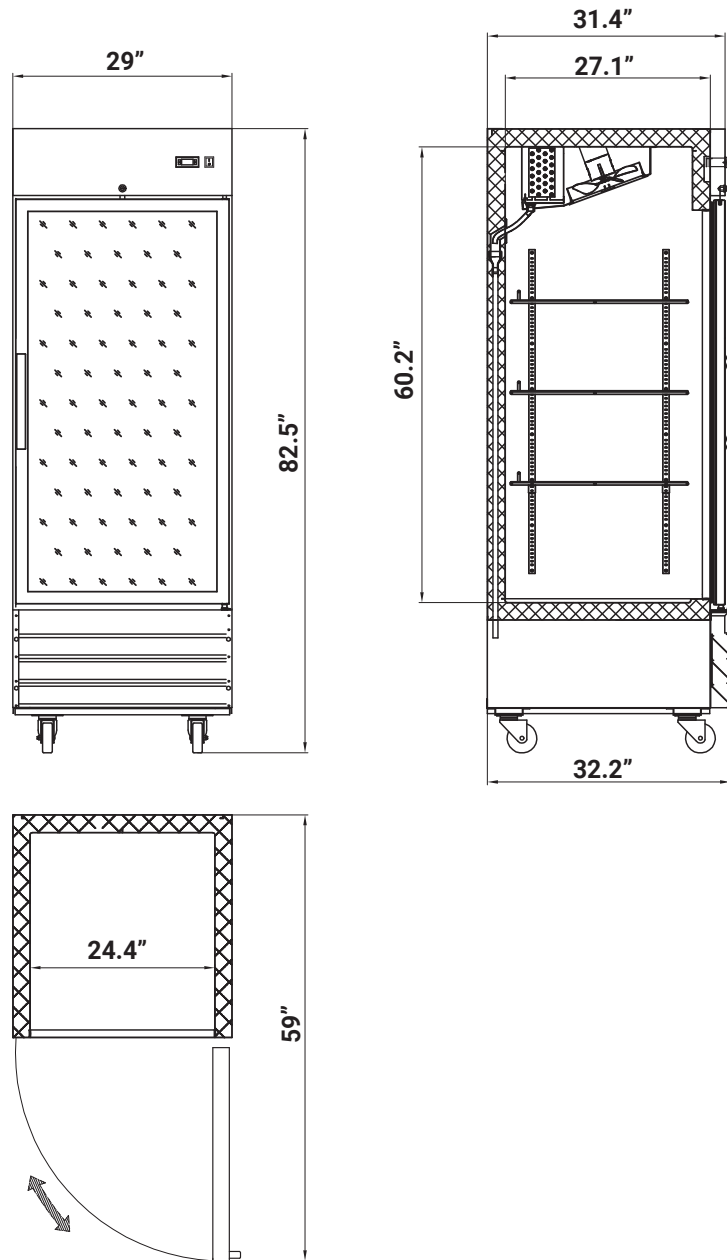

TECHNICAL SPECS

Dimensions

Depth	32.2
Width	29
Height	82.5
Interior Depth	27.1
Interior Width	24.4
Interior Height	51.6
Shelf Width	23.6
Shelf Depth	23.2
Depth Including Handles	33.4
Depth Excluding Handles	32.2
Depth Less Door	29.4
Depth With Door Open 90 Degrees	59
Power Cord Length	98.5

Capacity

Gross Cubic Feet	23.1
Net Capacity Cu. Ft.	20.6
Individual Shelf Capacity	88 lbs.

Features & Material

Door Style	Swing
Number Of Doors	1
Number Of Shelves	3
Defrost Type	Automatic
Refrigerant Type	R-290
Temperature Control Type	External Digital
Ambient Temperature Range	90 F
Temperature Range	33-40 F
Casters	4
Light Type	LED
Shelf Material Type	Epoxy Coated
Interior Material	Stainless Steel 201
Exterior Material	Stainless Steel 304

Electric Data & Certifications

Amps	3.6
Phase	1
Plug Type	NEMA 5-15P
Voltage	115
Certifications	ETL Listed for Safety and Sanitation

Plan View

CERTIFICATIONS

706 Eastern Parkway STE 1G, Brooklyn NY 11213
718-576-6342
info@koolmore.com