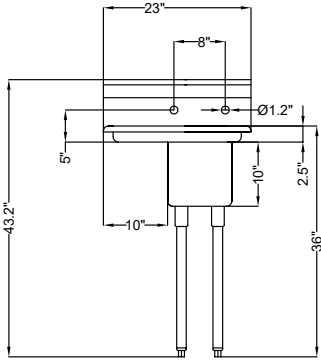

TECHNICAL SPECS

Dimensions

Length	23
Width	20
Height	43.2
Weight (lbs)	24.4
DxWxH of Bowl 1	10x14x10
Height From Floor to Bottom of Basin	23.5
Height From Floor to Top of Basin	33.5
Legs Height	22.16
Left Drainboard Length	10
Right Drainboard Length	NA
Backsplash Size	9.7

Features & Materials

Exterior Material	Stainless-Steel 304
Color Finish	Stainless-Steel
Drain Included	Yes
Number of Basins	1
Angle of Downward Incline in Basin	2 Degrees
Angle of Downward Incline of Dashboard	6 Degrees
Legs Adjustable	Yes
Gauge of Stainless Steel	18

Certifications

Certifications	NSF

Plan View

706 Eastern Parkway STE 1G, Brooklyn NY 11213
718-576-6342
info@koolmore.com