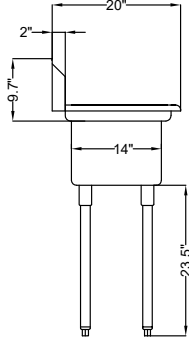

TECHNICAL SPECS

Dimensions

Length	23
Width	20
Height	43.2
Weight (lbs)	24.4
DxWxH of Bowl 1	10x14x10
Height From Floor to Bottom of Basin	23.5
Height From Floor to Top of Basin	33.5
Legs Height	22.16
Left Drainboard Length	10
Right Drainboard Length	NA
Backsplash Size	9.7

Features & Materials

Exterior Material	Stainless-Steel 304
Color Finish	Stainless-Steel
Drain Included	Yes
Number of Basins	1
Angle of Downward Incline in Basin	2 Degrees
Angle of Downward Incline of Dashboard	6 Degrees
Legs Adjustable	Yes
Gauge of Stainless Steel	18

Certifications

Certifications	NSF

Plan View

706 Eastern Parkway STE 1G, Brooklyn NY 11213
718-576-6342
info@koolmore.com