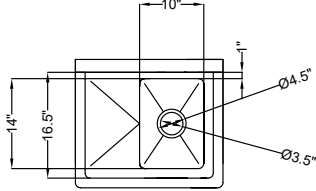

TECHNICAL SPECS

Dimensions

Length	23
Width	20
Height	43.2
Weight (lbs)	24.4
DxWxH of Bowl 1	10x14x10
Height From Floor to Bottom of Basin	23.5
Height From Floor to Top of Basin	33.5
Legs Height	22.16
Left Drainboard Length	10
Right Drainboard Length	NA
Backsplash Size	9.7

Features & Materials

Exterior Material	Stainless-Steel 304
Color Finish	Stainless-Steel
Drain Included	Yes
Number of Basins	1
Angle of Downward Incline in Basin	2 Degrees
Angle of Downward Incline of Dashboard	6 Degrees
Legs Adjustable	Yes
Gauge of Stainless Steel	18

Certifications

Certifications	NSF

Plan View

706 Eastern Parkway STE 1G, Brooklyn NY 11213
718-576-6342
info@koolmore.com