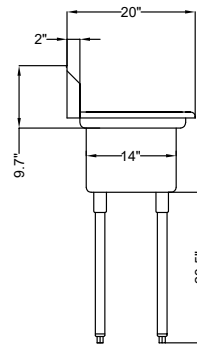

Plan View

CERTIFICATIONS

706 Eastern Parkway STE 1G, Brooklyn NY 11213
718-576-6342
info@koolmore.com