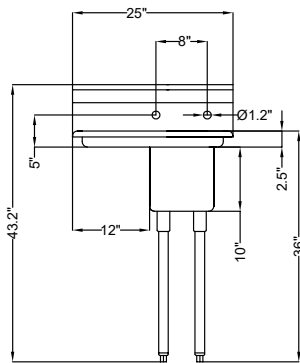

TECHNICAL SPECS

Dimensions

Length	25
Width	20
Height	43.2
Weight (lbs)	25
DxWxH of Bowl 1	10x14x10
Height From Floor to Bottom of Basin	23.5
Height From Floor to Top of Basin	33.5
Legs Height	22.16
Left Drainboard Length	12
Right Drainboard Length	NA
Backsplash Size	9.7

Features & Materials

Exterior Material	Stainless-Steel 304
Color Finish	Stainless-Steel
Drain Included	Yes
Number of Basins	1
Angle of Downward Incline in Basin	2 Degrees
Angle of Downward Incline of Dashboard	6 Degrees
Legs Adjustable	Yes
Gauge of Stainless Steel	18

Certifications

Certifications	NSF

Plan View

CERTIFICATIONS

706 Eastern Parkway STE 1G, Brooklyn NY 11213
718-576-6342
info@koolmore.com