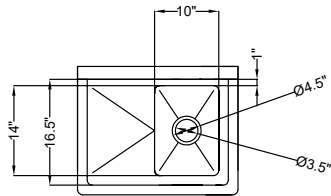

Plan View

CERTIFICATIONS

706 Eastern Parkway STE 1G, Brooklyn NY 11213
718-576-6342
info@koolmore.com