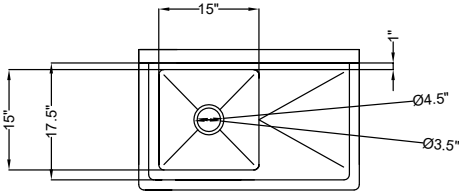

TECHNICAL SPECS

Dimensions

Length	33
Width	21
Height	43.2
Weight (lbs)	30.8
DxWxH of Bowl 1	15x15x12
Height From Floor to Bottom of Basin	23.5
Height From Floor to Top of Basin	33.5
Legs Height	20.16
Right Drainboard Length	15
Backsplash Size	9.7

Features & Materials

Exterior Material	Stainless-Steel 304
Color Finish	Stainless-Steel
Drain Included	Yes
Number of Basins	1
Angle of Downward Incline in Basin	2 Degrees
Angle of Downward Incline of Dashboard	6 Degrees
Legs Adjustable	Yes
Gauge of Stainless Steel	18

Certifications

Certifications	NSF

Plan View

CERTIFICATIONS

706 Eastern Parkway STE 1G, Brooklyn NY 11213
718-576-6342
info@koolmore.com