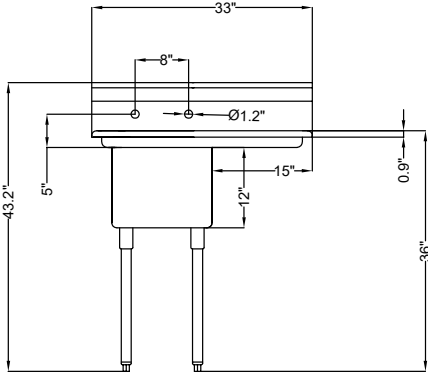

TECHNICAL SPECS

Dimensions

Length	33
Width	21
Height	43.2
Weight (lbs)	30.8
DxWxH of Bowl 1	15x15x12
Height From Floor to Bottom of Basin	23.5
Height From Floor to Top of Basin	33.5
Legs Height	20.16
Right Drainboard Length	15
Backsplash Size	9.7

Features & Materials

Exterior Material	Stainless-Steel 304
Color Finish	Stainless-Steel
Drain Included	Yes
Number of Basins	1
Angle of Downward Incline in Basin	2 Degrees
Angle of Downward Incline of Dashboard	6 Degrees
Legs Adjustable	Yes
Gauge of Stainless Steel	18

Certifications

Certifications	NSF

Plan View

CERTIFICATIONS

706 Eastern Parkway STE 1G, Brooklyn NY 11213
718-576-6342
info@koolmore.com