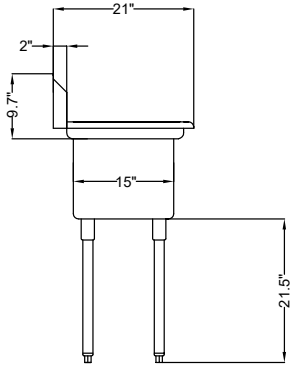

TECHNICAL SPECS

Dimensions

Length	33
Width	21
Height	43.2
Weight (lbs)	30.8
DxWxH of Bowl 1	15x15x12
Height From Floor to Bottom of Basin	23.5
Height From Floor to Top of Basin	33.5
Legs Height	20.16
Right Drainboard Length	15
Backsplash Size	9.7

Features & Materials

Exterior Material	Stainless-Steel 304
Color Finish	Stainless-Steel
Drain Included	Yes
Number of Basins	1
Angle of Downward Incline in Basin	2 Degrees
Angle of Downward Incline of Dashboard	6 Degrees
Legs Adjustable	Yes
Gauge of Stainless Steel	18

Certifications

Certifications	NSF

Plan View

CERTIFICATIONS

706 Eastern Parkway STE 1G, Brooklyn NY 11213
718-576-6342
info@koolmore.com