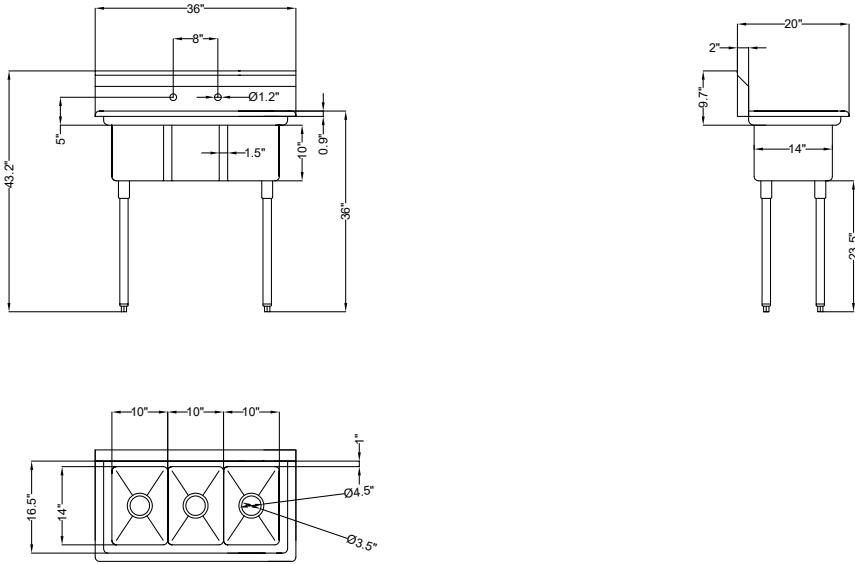

TECHNICAL SPECS

Dimensions

Length	36
Width	20
Height	43.2
Weight (lbs)	41.1
DxWxH of Bowl 1	10x14x10
DxWxH of Bowl 2	10x14x10
DxWxH of Bowl 3	10x14x10
Height From Floor to Bottom of Basin	23.5
Height From Floor to Top of Basin	33.5
Legs Height	22.16
Left Drainboard Length	NA
Right Drainboard Length	NA
Backsplash Size	9.7

Features & Materials

Exterior Material	Stainless-Steel 304
Color Finish	Stainless-Steel
Drain Included	Yes
Number of Basins	3
Angle of Downward Incline in Basin	2 Degrees
Angle of Downward Incline of Dashboard	6 Degrees
Legs Adjustable	Yes
Gauge of Stainless Steel	18
Certifications	NSF

Plan View

CERTIFICATIONS

706 Eastern Parkway STE 1G, Brooklyn NY 11213
718-576-6342
info@koolmore.com