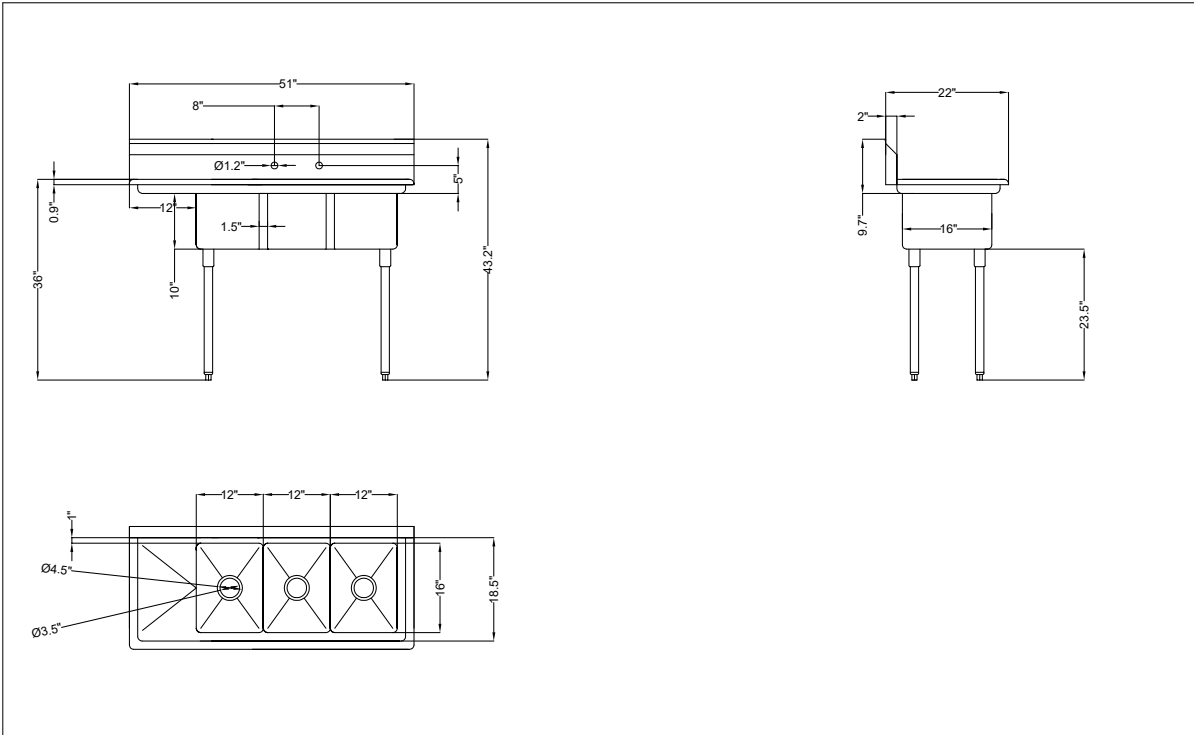

TECHNICAL SPECS

Dimensions

Length	51
Width	22
Height	43.2
Weight (lbs)	50.9
DxWxH of Bowl 1	12x16x10
DxWxH of Bowl 2	12x16x10
DxWxH of Bowl 3	12x16x10
Height From Floor to Bottom of Basin	23.5
Height From Floor to Top of Basin	33.5
Legs Height	22.16
Left Drainboard Length	12
Right Drainboard Length	NA
Backsplash Size	9.7

Features & Materials

Exterior Material	Stainless-Steel 304
Color Finish	Stainless-Steel
Drain Included	Yes
Number of Basins	3
Angle of Downward Incline in Basin	2 Degrees
Angle of Downward Incline of Dashboard	6 Degrees
Legs Adjustable	Yes
Gauge of Stainless Steel	18
Certifications	NSF

Plan View

706 Eastern Parkway STE 1G, Brooklyn NY 11213
718-576-6342
info@koolmore.com