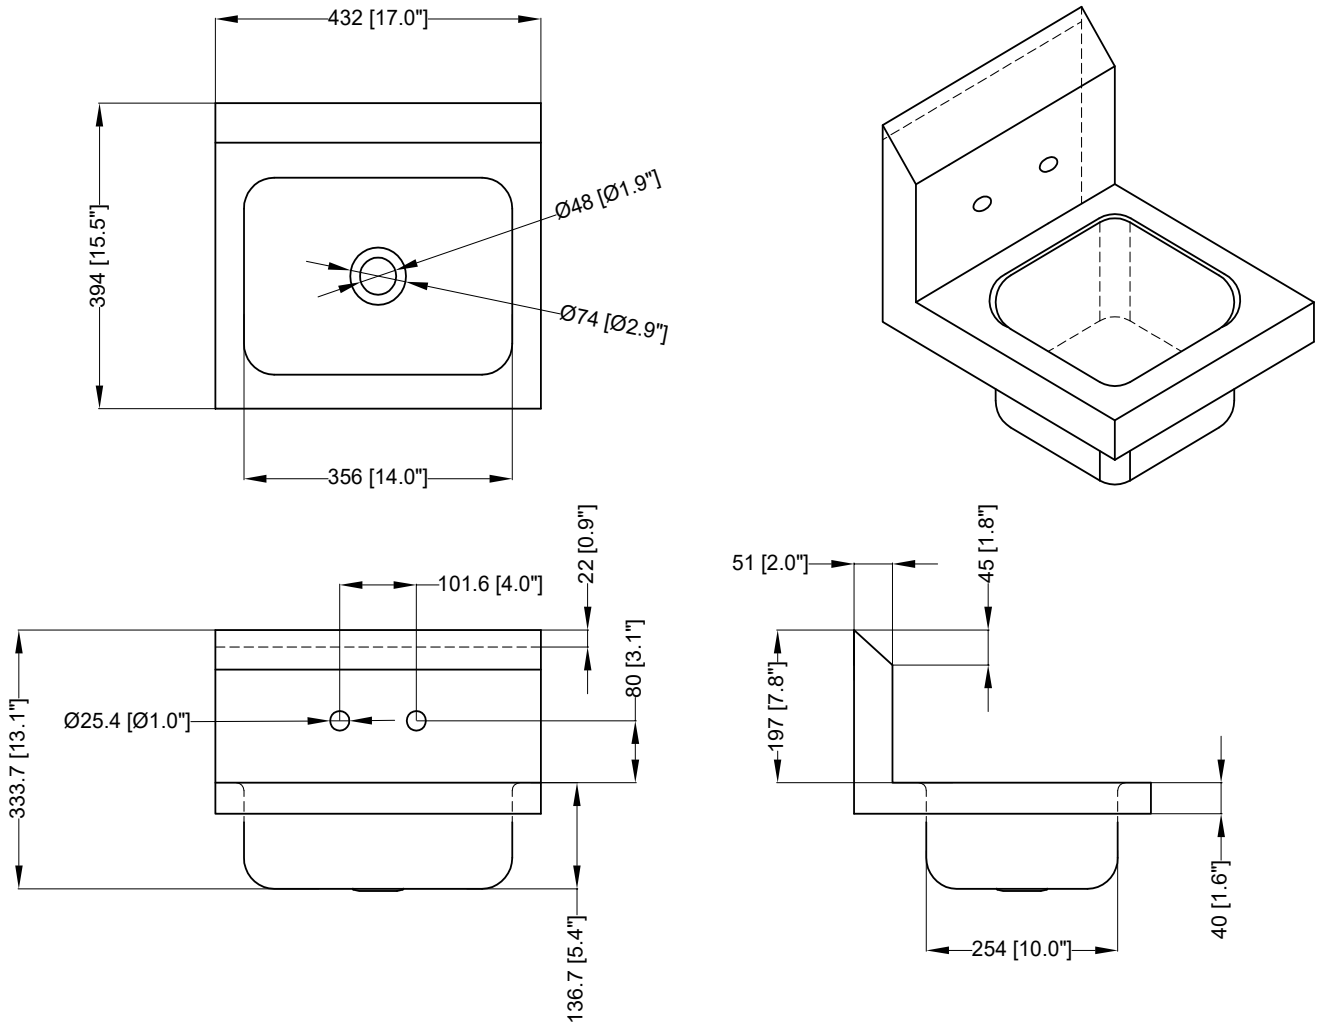

TECHNICAL SPECS

Dimensions

Length	17
Width	15.5
Height	13.1
Weight lbs	12.1
DXWXH Of Bowl	14x10x5
Assembled Height	17.2
Faucet Length	3.5
Faucet Height	7.8
Faucet Diameter	0.75
Backsplash Size	7.8

Features & Materials

Exterior Material	304 Stainless-Steel
Color Finish	Stainless-Steel
Drain Included	Yes
Number Of Basins	1
Angle Of Downward Incline In Basin	2 Degrees
Gauge Of Stainless Steel	20
Faucet Material	Copper and Zinc Alloy
Certifications	NSF Certified for Sanitation

Plan View

CERTIFICATIONS

706 Eastern Parkway STE 1G, Brooklyn NY 11213
718-576-6342
info@koolmore.com