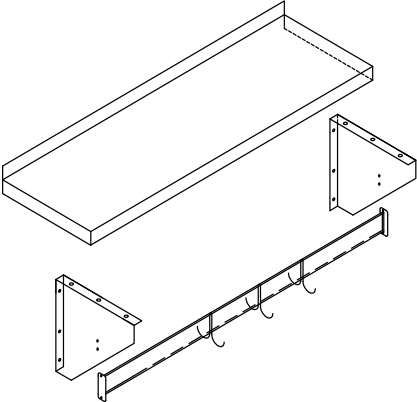

TECHNICAL SPECS

Dimensions

Length	36
Width	12
Height	10
Weightlbs	9.2

Specs & Certification

Number Of Hooks	3
Top Capacity	143 Lbs
Exterior Material	430 Stainless-Steel
Gauge Of Stainless Steel	18
Certifications	NSF Certified for Sanitation

Plan View

CERTIFICATIONS

706 Eastern Parkway STE 1G, Brooklyn NY 11213
718-576-6342
info@koolmore.com