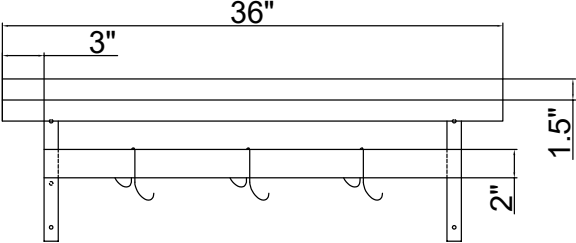

TECHNICAL SPECS

Dimensions

Length	36
Width	12
Height	10
Weightlbs	9.2

Specs & Certification

Number Of Hooks	3
Top Capacity	143 Lbs
Exterior Material	430 Stainless-Steel
Gauge Of Stainless Steel	18
Certifications	NSF Certified for Sanitation

Plan View

CERTIFICATIONS

706 Eastern Parkway STE 1G, Brooklyn NY 11213
718-576-6342
info@koolmore.com