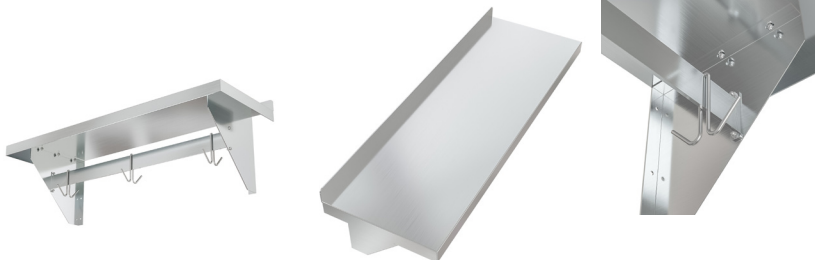

SPEC SHEET

KoolMore 12" x 36" 18-Gauge Stainless-Steel Heavy Duty Wall Shelf with Pot Rack

Model: WMPS-1236

FEATURES

- Three Removable Storage Hooks
- Rust and Corrosion Resistant
- 18-gauge heavy-duty stainless steel
- Overall Dimensions: 12 x 36 x 10 in.
- 143 lbs. Capacity
- Includes Mounting Hardware
- NSF Listed Certification
- 90-Day Warranty

CLOSE UP IMAGES

TECHNICAL SPECS

Dimensions

Length	36
Width	12
Height	10
Weightlbs	9.2

Specs & Certification

Number Of Hooks	3
Top Capacity	143 Lbs
Exterior Material	430 Stainless-Steel
Gauge Of Stainless Steel	18
Certifications	NSF Certified for Sanitation