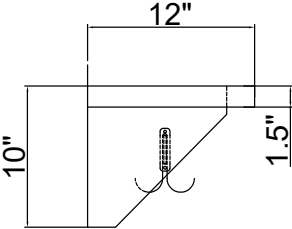

Plan View

CERTIFICATIONS