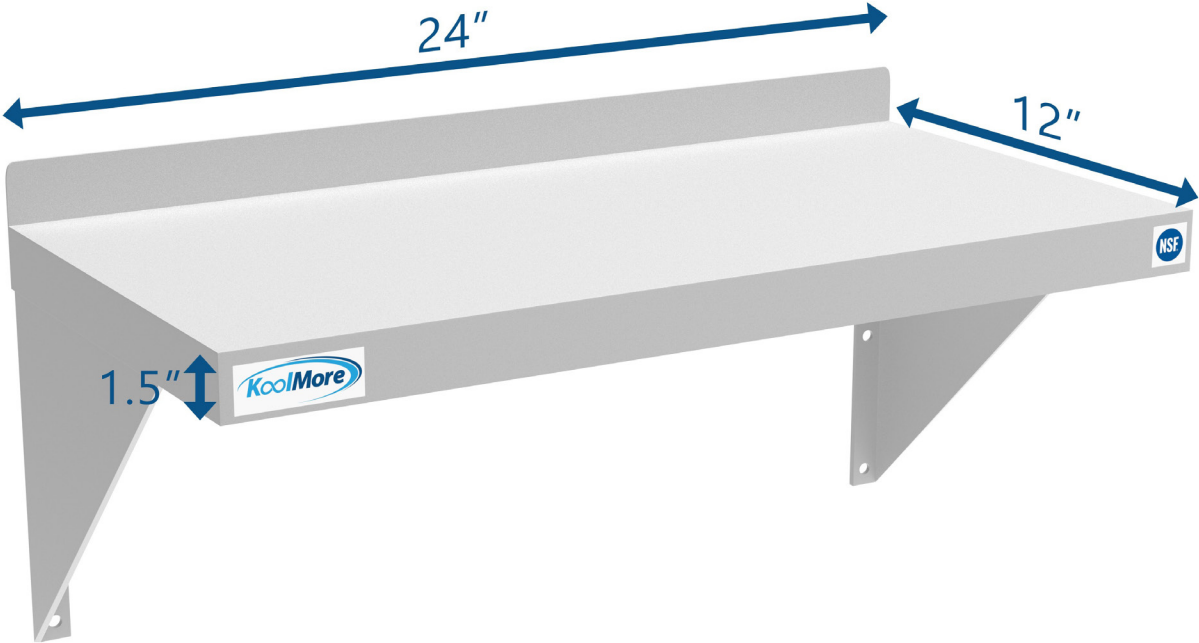

TECHNICAL SPECS

Dimensions

Length	24
Width	12
Height	10
Weight lbs	7.7
Top Capacity	209 lbs.

Materials & Certification

Exterior Material	430 Stainless-Steel
Gauge Of Stainless Steel	18
Color Finish	Stainless-Steel
Mounting Bracket Type	Knock-down
Certifications	NSF Certified for Sanitation

Plan View

CERTIFICATIONS

706 Eastern Parkway STE 1G, Brooklyn NY 11213
718-576-6342
info@koolmore.com