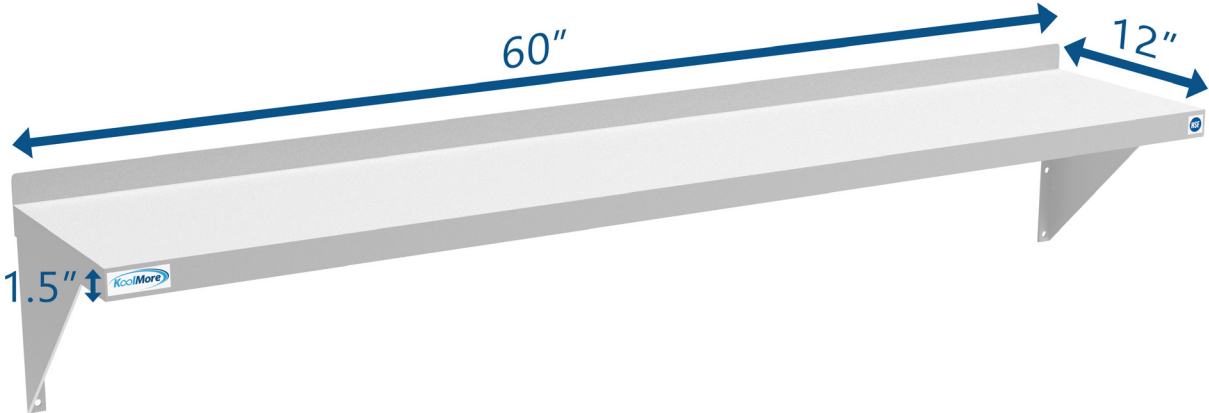

TECHNICAL SPECS

Dimensions

Length	60
Width	12
Height	10
Weight lbs	14.3
Top Capacity	253 lbs.

Materials & Certification

Exterior Material	430 Stainless-Steel
Gauge Of Stainless Steel	18
Color Finish	Stainless-Steel
Mounting Bracket Type	Knock-down
Certifications	NSF Certified for Sanitation

Plan View

CERTIFICATIONS

706 Eastern Parkway STE 1G, Brooklyn NY 11213
718-576-6342
info@koolmore.com