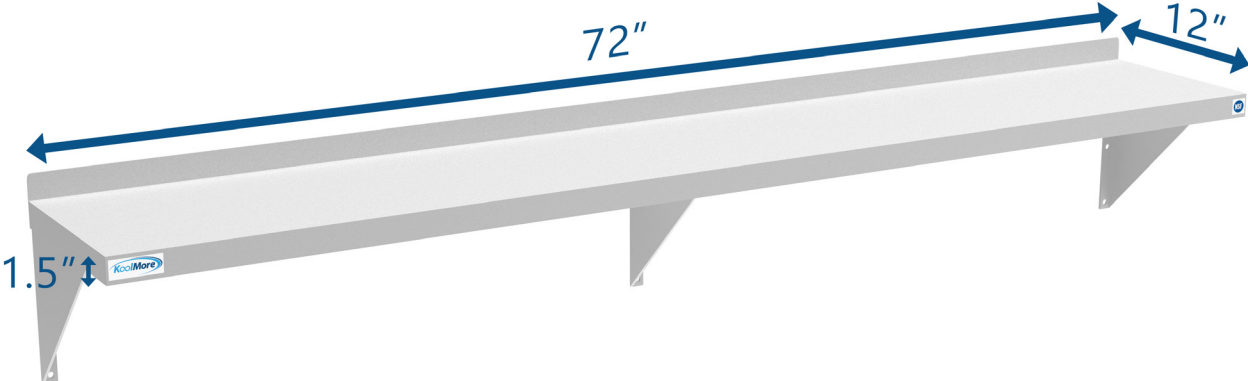

TECHNICAL SPECS

Dimensions

Length	72
Width	12
Height	10
Weight lbs	18
Top Capacity	286 lbs.

Materials & Certification

Exterior Material	430 Stainless-Steel
Gauge Of Stainless Steel	18
Color Finish	Stainless-Steel
Mounting Bracket Type	Knock-down
Certifications	NSF Certified for Sanitation

Plan View

CERTIFICATIONS

706 Eastern Parkway STE 1G, Brooklyn NY 11213
718-576-6342
info@koolmore.com