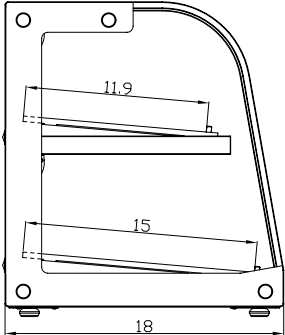

TECHNICAL SPECS

Dimensions

Length	38.9
Width	18
Height	20.3
Power Cord Length	180cm
Weightlbs	82

Capacity

Gross Cubic Feet	5.3

Features & Materials

Number Of Shelves	2
Shelf Material Type	stainless steel and wood
Glass Type	
Exterior Material	glass+stainless steel
Color Finish	White

Electric & Certifications

Amps	0.1
Plug Type	NEMA 5-15
Voltage	120
Wattage	

Plan View

CERTIFICATIONS

ETL
INTERTAK LISTED
Intertek

718-576-6342
info@koolmore.com