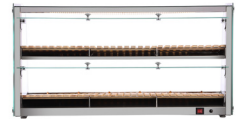

FEATURES

- Energy-efficient LED lighting
- Showcase your treats with flair
- Durable stainless steel and bamboo accents
- Curved Glass Elegance
- Countertop Convenience
- Easy to Maintain