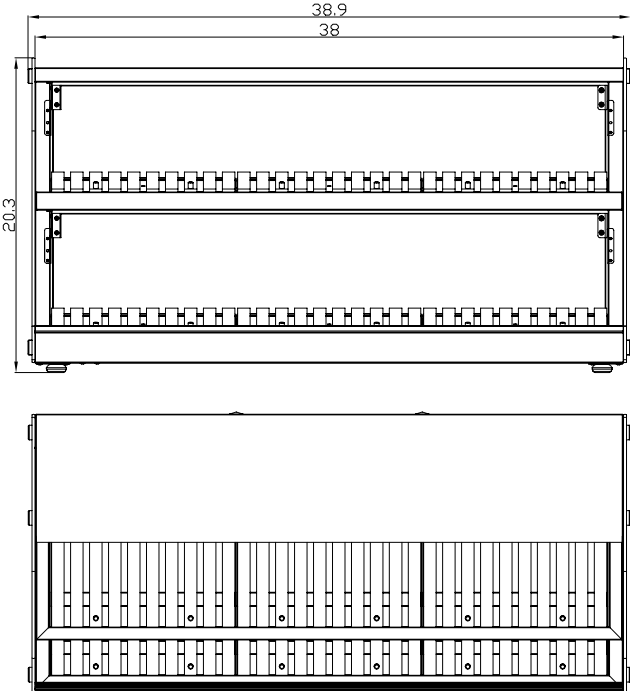

TECHNICAL SPECS

Dimensions

Length	38.9
Width	18
Height	20.3
Power Cord Length	180cm
Weightlbs	82

Capacity

Gross Cubic Feet	5.3

Features & Materials

Number Of Shelves	2
Shelf Material Type	stainless steel and wood
Glass Type	
Exterior Material	glass+stainless steel
Color Finish	White

Electric & Certifications

Amps	0.1
Plug Type	NEMA 5-15
Voltage	120
Wattage	

Plan View

CERTIFICATIONS

ETL
INTERTAK LISTED
Intertek

718-576-6342
info@koolmore.com