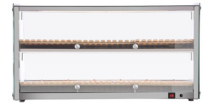

## KoolMore 40 in. Glass Countertop Dry Bakery Display Case with Two Shelves and Bamboo Trays, 5.3 cu. ft.

Model: DC-53C-B

### FEATURES

- Energy-efficient LED lighting
- Showcase your treats with flair
- Durable stainless steel and bamboo accents
- Curved Glass Elegance
- Countertop Convenience
- Easy to Maintain

## Features & Materials

|                     |                          |
|---------------------|--------------------------|
| Number Of Shelves   | 2                        |
| Shelf Material Type | stainless steel and wood |
| Glass Type          |                          |
| Exterior Material   | glass+stainless steel    |
| Color Finish        | White                    |