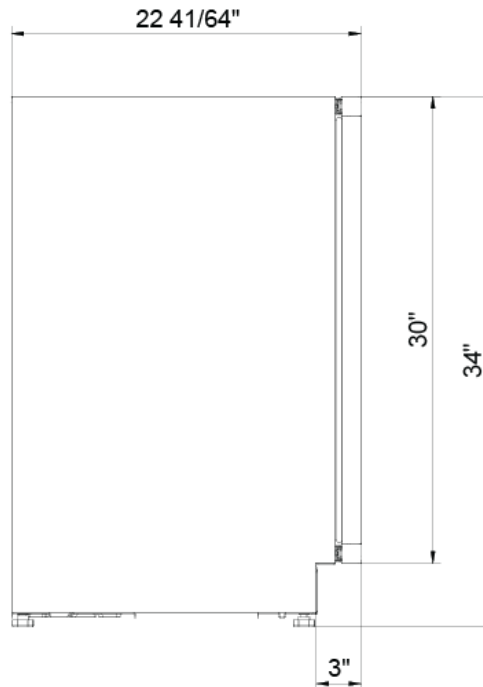

TECHNICAL SPECS

Dimensions

Length	14.5
Width	22.7
Height	34
INTERIOR WIDTH	11.5
INTERIOR DEPTH	16.7
INTERIOR HEIGHT	25
DEPTH EXCLUDING HANDLES	22.6
DEPTH WITH DOOR OPEN 90 DEGREES	37.4
DEPTH LESS DOOR	20.9
HEIGHT TO TOP OF DOOR HINGE IN	34
HEIGHT BETWEEN SHELVES IN	3.5
MINIMUM SIDE AIR CLEARANCE IN	0.25 in.
MINIMUM BACK AIR CLEARANCE IN	0.25 in.
PANEL DIMENSIONS	Exterior:14.8x30.08 Interior:10.3x23.62
WeightLbs	75
INSTALLATION TYPE	Built-in Under-counter or Freestanding

Capacity

GROSS CUBIC FEET	2.89
NET CUBIC FEET	2.39
BOTTLE CAPACITY	23
CAN CAPACITY	

Features & Materials

CONTROL TYPE	Digital
CONTROL LOCATION	Interior Center
DEFROST TYPE	Automatic
COOLING UNIT TYPE	Automatic
COMPRESSOR LOCATION	Rear Bottom
HORSEPOWER	0.1
REFRIGERANT TYPE	R-600a
TEMPERATURE RANGE	41-68 F
AMBIENT TEMPERATURE RANGE	60-90 F
NUMBER OF TEMPERATURE ZONES	2
NUMBER OF DOORS	1
REVERSIBLE DOOR S	Yes
SELF CLOSING DOOR	Yes
INTERIOR LINER MATERIAL	HIPS Polymer
NUMBER OF SHELVES	5
SHELF MATERIAL TYPE	Wood
SHELF COLOR	Black
EXTERIOR MATERIAL	Pre-Coated Metal
INTERIOR MATERIAL	HIPS Polymer
INTERIOR LIGHTS	LED
INTERIOR LIGHTS LOCATION	Side light
SABBATH MODE	Yes
NOISE	44
COLOR FINISH	Black
INTERIOR COLOR	Black
DOOR HANDLE	No
DOOR AJAR ALARM	Yes
HIGH TEMP ALARM	Yes
AMBIENT TEMP ALARM	No
FEATURE ONE	Dual zone
FEATURE TWO	Digital Touchpad control
FEATURE THREE	Heavy articulated hinge
FEATURE FOUR	LED side strip light

Electric & Certification

AMPS	1
HERTZ	60
PHASE	1
VOLTAGE	115
WATTAGE	100
ELECTRICAL INSTALLATION TYPE	Plug-in
CERTIFICATIONS	ETL Listed for Safety

Plan View

CERTIFICATIONS

718-576-6342
info@koolmore.com