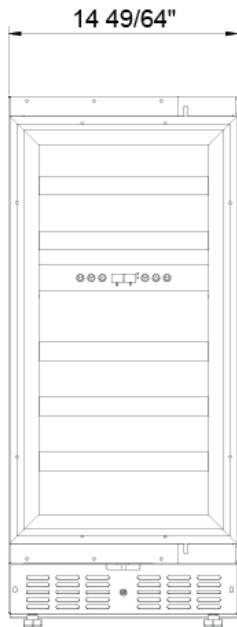

TECHNICAL SPECS

Dimensions

Length	14.5
Width	22.7
Height	34
INTERIOR WIDTH	11.5
INTERIOR DEPTH	16.7
INTERIOR HEIGHT	25
DEPTH EXCLUDING HANDLES	22.6
DEPTH WITH DOOR OPEN 90 DEGREES	37.4
DEPTH LESS DOOR	20.9
HEIGHT TO TOP OF DOOR HINGE IN	34
HEIGHT BETWEEN SHELVES IN	3.5
MINIMUM SIDE AIR CLEARANCE IN	0.25 in.
MINIMUM BACK AIR CLEARANCE IN	0.25 in.
PANEL DIMENSIONS	Exterior:14.8x30.08 Interior:10.3x23.62
WeightLbs	75
INSTALLATION TYPE	Built-in Under-counter or Freestanding

Capacity

GROSS CUBIC FEET	2.89
NET CUBIC FEET	2.39
BOTTLE CAPACITY	23
CAN CAPACITY	

Features & Materials

CONTROL TYPE	Digital
CONTROL LOCATION	Interior Center
DEFROST TYPE	Automatic
COOLING UNIT TYPE	Automatic
COMPRESSOR LOCATION	Rear Bottom
HORSEPOWER	0.1
REFRIGERANT TYPE	R-600a
TEMPERATURE RANGE	41-68 F
AMBIENT TEMPERATURE RANGE	60-90 F
NUMBER OF TEMPERATURE ZONES	2
NUMBER OF DOORS	1
REVERSIBLE DOOR S	Yes
SELF CLOSING DOOR	Yes
INTERIOR LINER MATERIAL	HIPS Polymer
NUMBER OF SHELVES	5
SHELF MATERIAL TYPE	Wood
SHELF COLOR	Black
EXTERIOR MATERIAL	Pre-Coated Metal
INTERIOR MATERIAL	HIPS Polymer
INTERIOR LIGHTS	LED
INTERIOR LIGHTS LOCATION	Side light
SABBATH MODE	Yes
NOISE	44
COLOR FINISH	Black
INTERIOR COLOR	Black
DOOR HANDLE	No
DOOR AJAR ALARM	Yes
HIGH TEMP ALARM	Yes
AMBIENT TEMP ALARM	No
FEATURE ONE	Dual zone
FEATURE TWO	Digital Touchpad control
FEATURE THREE	Heavy articulated hinge
FEATURE FOUR	LED side strip light

Electric & Certification

AMPS	1
HERTZ	60
PHASE	1
VOLTAGE	115
WATTAGE	100
ELECTRICAL INSTALLATION TYPE	Plug-in
CERTIFICATIONS	ETL Listed for Safety

Plan View

CERTIFICATIONS

718-576-6342
info@koolmore.com