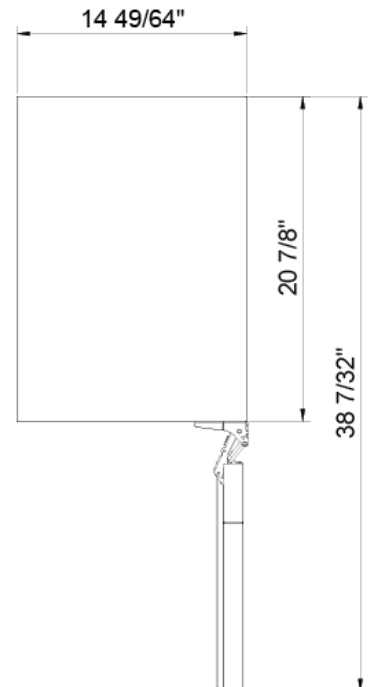

## Dimensions

Length	14.5
Width	22.7
Height	34
INTERIOR WIDTH	11.5
INTERIOR DEPTH	16.7
INTERIOR HEIGHT	25
DEPTH EXCLUDING HANDLES	22.6
DEPTH WITH DOOR OPEN 90 DEGREES	37.4
DEPTH LESS DOOR	20.9
HEIGHT TO TOP OF DOOR HINGE IN	34
HEIGHT BETWEEN SHELVES IN	3.5
MINIMUM SIDE AIR CLEARANCE IN	0.25 in.
MINIMUM BACK AIR CLEARANCE IN	0.25 in.
PANEL DIMENSIONS	Exterior:14.8x30.08 Interior:10.3x23.62
WeightLbs	75
INSTALLATION TYPE	Built-in Under-counter or Freestanding

## Capacity

GROSS CUBIC FEET	2.89
NET CUBIC FEET	2.39
BOTTLE CAPACITY	23
CAN CAPACITY	

# Plan View