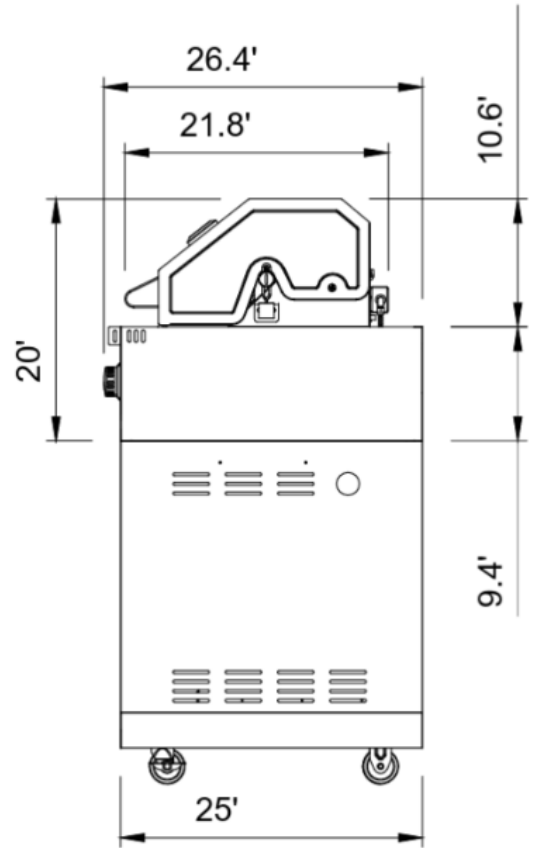

Plan View

CERTIFICATIONS

718-576-6342
info@koolmore.com