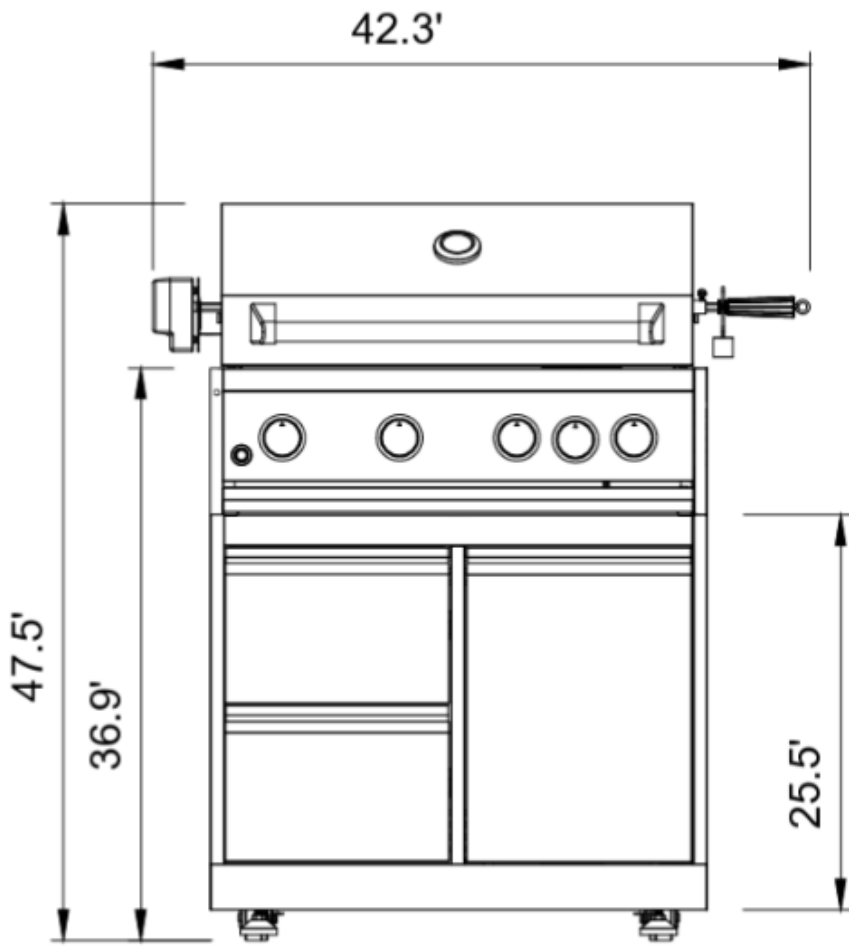

Plan View

CERTIFICATIONS

718-576-6342
info@koolmore.com